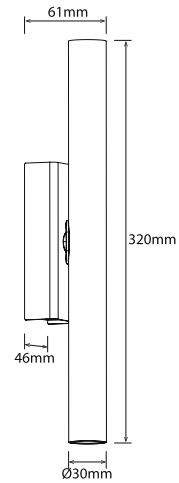

# PURE WALL LIGHT RANGE

Indoor Tricolour Rotatable LED Wall Lights

**350° Rotation**

**4W Indoor Wall Light**  
Black  
**PLWLT14B**

**4W Indoor Wall Light**  
White  
**PLWLT14W**

### PRODUCT FEATURES

- Direct / indirect wall light
- Aluminium body with PC diffuser
- 240V - hardwire
- 350° Rotatable

### TECHNICAL SPECIFICATIONS

PRODUCT	Black	White	IK RATING	-
ORDERING CODE	<b>PLWLT14B</b>	<b>PLWLT14W</b>	BEAM ANGLE	20°
POWER	4W		DIMMING	Non-dimmable
FITTING COLOUR	Black / White		VOLTAGE	AC220-240V
CCT	3000K		POWER FACTOR	0.8
LUMEN OUTPUT	440-510lm		LED TYPE	SMD
DIMENSIONS	320 X 61 Xm 46mm		OPERATING TEMP	-20°~+45°C
CRI	Ra>80		CERTIFICATIONS	
IP RATING	IP20			