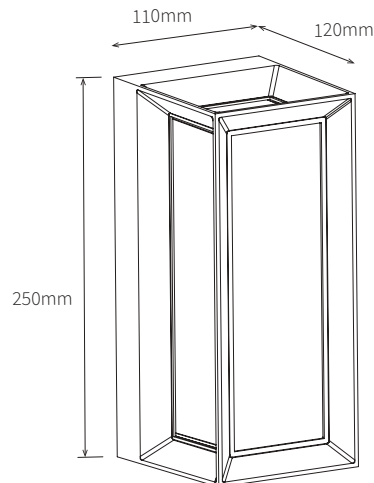

PURE WALL LIGHT RANGE

Outdoor Tricolour 5-sided LED Wall Lights

8W Square Wall Light

PLWLSQ8B -Black
PLWLSQ8W -White

15W Rectangle Wall Light

PLWLR15B -Black
PLWLR15W -White

PRODUCT FEATURES

- 5-sided decorative wall lamp
- Powder coated aluminium with PC diffuser
- CCT selectable 3000K, 4000K, 5700K
- 240V - hardwire

TECHNICAL SPECIFICATIONS

PRODUCT	Black	White	Black	White	IK RATING	IK06
ORDERING CODE	PLWLSQ8B	PLWLSQ8W	PLWLR15B	PLWLR15W	BEAM ANGLE	200°
POWER	8W		15W		DIMMING	Triac Dimmable
FITTING COLOUR	Black /White				VOLTAGE	AC220-240V
CCT	CCT Switch 3000K, 4000K, 5700K				POWER FACTOR	0.9
LUMEN OUTPUT	600-750lm				LED TYPE	SMD
DIMENSIONS	110x110x120mm		250x110x120mm		OPERATING TEMP	-20°~+45°C
CRI	Ra>80				CERTIFICATIONS	
IP RATING	IP65					