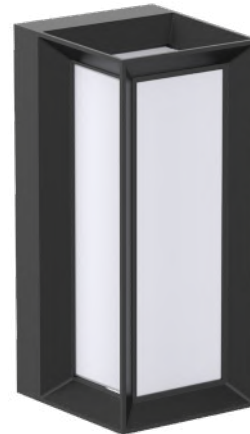

PURE WALL LIGHT RANGE

Outdoor Tricolour 5-sided LED Wall Lights

8W Square Wall Light

PLWLSQ8B -Black
PLWLSQ8W -White

15W Rectangle Wall Light

PLWLR15B -Black
PLWLR15W -White

PRODUCT FEATURES

- 5-sided decorative wall lamp
- Powder coated aluminium with PC diffuser
- CCT selectable 3000K, 4000K, 5700K
- 240V - hardwire

TECHNICAL SPECIFICATIONS

PRODUCT	Black	White	Black	White	IK RATING	IK06
ORDERING CODE	PLWLSQ8B	PLWLSQ8W	PLWLR15B	PLWLR15W	BEAM ANGLE	200°
POWER	8W		15W		DIMMING	Triac Dimmable
FITTING COLOUR	Black /White				VOLTAGE	AC220-240V
CCT	CCT Switch 3000K, 4000K, 5700K				POWER FACTOR	0.9
LUMEN OUTPUT	600-750lm				LED TYPE	SMD
DIMENSIONS	110x110x120mm		250x110x120mm		OPERATING TEMP	-20°~+45°C
CRI	Ra>80				CERTIFICATIONS	
IP RATING	IP65					