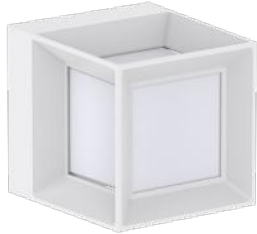

PURE WALL LIGHT RANGE

Outdoor Tricolour 5-sided LED Wall Lights

8W Square Wall Light

PLWLSQ8B -Black
PLWLSQ8W -White

15W Rectangle Wall Light

PLWLR15B -Black
PLWLR15W -White

PRODUCT FEATURES

- 5-sided decorative wall lamp
- Powder coated aluminium with PC diffuser
- CCT selectable 3000K, 4000K, 5700K
- 240V - hardwire

TECHNICAL SPECIFICATIONS

PRODUCT	Black	White	Black	White	IK RATING	IK06
ORDERING CODE	PLWLSQ8B	PLWLSQ8W	PLWLR15B	PLWLR15W	BEAM ANGLE	200°
POWER	8W		15W		DIMMING	Triac Dimmable
FITTING COLOUR	Black /White				VOLTAGE	AC220-240V
CCT	CCT Switch 3000K, 4000K, 5700K				POWER FACTOR	0.9
LUMEN OUTPUT	600-750lm				LED TYPE	SMD
DIMENSIONS	110x110x120mm		250x110x120mm		OPERATING TEMP	-20°~+45°C
CRI	Ra>80				CERTIFICATIONS	
IP RATING	IP65					