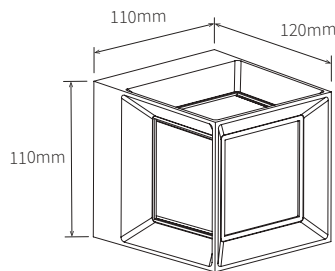

PURE WALL LIGHT RANGE

Outdoor Tricolour 5-sided LED Wall Lights

8W Square Wall Light

PLWLSQ8B -Black
PLWLSQ8W -White

15W Rectangle Wall Light

PLWLR15B -Black
PLWLR15W -White

PRODUCT FEATURES

- 5-sided decorative wall lamp
- Powder coated aluminium with PC diffuser
- CCT selectable 3000K, 4000K, 5700K
- 240V - hardwire

TECHNICAL SPECIFICATIONS

PRODUCT	Black	White	Black	White	IK RATING	IK06
ORDERING CODE	PLWLSQ8B	PLWLSQ8W	PLWLR15B	PLWLR15W	BEAM ANGLE	200°
POWER	8W		15W		DIMMING	Triac Dimmable
FITTING COLOUR	Black /White				VOLTAGE	AC220-240V
CCT	CCT Switch 3000K, 4000K, 5700K				POWER FACTOR	0.9
LUMEN OUTPUT	600-750lm				LED TYPE	SMD
DIMENSIONS	110x110x120mm		250x110x120mm		OPERATING TEMP	-20°~+45°C
CRI	Ra>80				CERTIFICATIONS	
IP RATING	IP65					