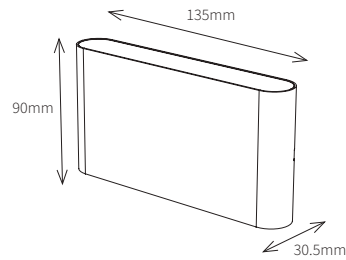

PURE WALL LIGHT RANGE

Outdoor Tricolour Low-profile LED Wall Lights

6W Outdoor Wall Light
Black
PLWLS6B

6W Outdoor Wall Light
White
PLWLS6W

PRODUCT FEATURES

- Direct / indirect wall light
- Aluminium body with PC diffuser
- CCT selectable 3000K, 4000K, 5700K
- 240V - hardwire

TECHNICAL SPECIFICATIONS

PRODUCT	Black	White	IK RATING	IK08
ORDERING CODE	PLWLS6B	PLWLS6W	BEAM ANGLE	29° x 77° x 8°
POWER	6W (2 x 3W)		DIMMING	Non-dimmable
FITTING COLOUR	Black / White		VOLTAGE	AC220-240V
CCT	CCT Switch 3000K, 4000K, 5700K		POWER FACTOR	0.8
LUMEN OUTPUT	540-680lm		LED TYPE	SMD
DIMENSIONS	90 X 135 X 30.5mm		OPERATING TEMP	-20°~+45°C
CRI	Ra>80		CERTIFICATIONS	
IP RATING	IP65			