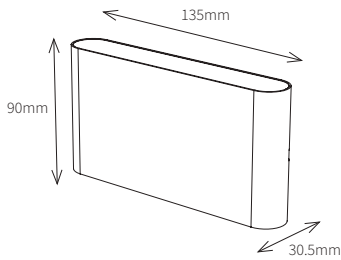

PURE WALL LIGHT RANGE

Outdoor Tricolour Low-profile LED Wall Lights

6W Outdoor Wall Light
Black
PLWLS6B

6W Outdoor Wall Light
White
PLWLS6W

PRODUCT FEATURES

- Direct / indirect wall light
- Aluminium body with PC diffuser
- CCT selectable 3000K, 4000K, 5700K
- 240V - hardwire

TECHNICAL SPECIFICATIONS

PRODUCT	Black	White	IK RATING	IK08
ORDERING CODE	PLWLS6B	PLWLS6W	BEAM ANGLE	29° x 77° x 8°
POWER	6W (2 x 3W)		DIMMING	Non-dimmable
FITTING COLOUR	Black / White		VOLTAGE	AC220-240V
CCT	CCT Switch 3000K, 4000K, 5700K		POWER FACTOR	0.8
LUMEN OUTPUT	540-680lm		LED TYPE	SMD
DIMENSIONS	90 X 135 X 30.5mm		OPERATING TEMP	-20°~+45°C
CRI	Ra>80		CERTIFICATIONS	
IP RATING	IP65			