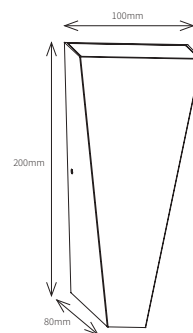

PURE WALL LIGHT RANGE

Outdoor Tricolour Rhombus LED Wall Lights

6W Outdoor Wall Light
Black
PLWLC6B

6W Outdoor Wall Light
White
PLWLC6W

PRODUCT FEATURES

- Direct / indirect wall light
- Aluminium body with PC diffuser
- CCT selectable 3000K, 4000K, 5700K
- 240V - hardwire

TECHNICAL SPECIFICATIONS

PRODUCT	Black	White	IK RATING	IK05
ORDERING CODE	PLWLC6B	PLWLC6W	BEAM ANGLE	120°
POWER	6W (2 x 3W)		DIMMING	Non-dimmable
FITTING COLOUR	Black / White		VOLTAGE	AC220-240V
CCT	CCT Switch 3000K, 4000K, 5700K		POWER FACTOR	0.85
LUMEN OUTPUT	290-430lm		LED TYPE	COB
DIMENSIONS	200 X 100 X 80mm		OPERATING TEMP	-20°~+45°C
CRI	Ra>80		CERTIFICATIONS	
IP RATING	IP65			