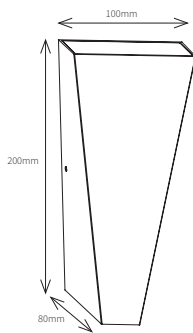

PURE WALL LIGHT RANGE

Outdoor Tricolour Rhombus LED Wall Lights

6W Outdoor Wall Light
Black
PLWLC6B

6W Outdoor Wall Light
White
PLWLC6W

PRODUCT FEATURES

- Direct / indirect wall light
- Aluminium body with PC diffuser
- CCT selectable 3000K, 4000K, 5700K
- 240V - hardwire

TECHNICAL SPECIFICATIONS

PRODUCT	Black	White	IK RATING	IK05
ORDERING CODE	PLWLC6B	PLWLC6W	BEAM ANGLE	120°
POWER	6W (2 x 3W)		DIMMING	Non-dimmable
FITTING COLOUR	Black / White		VOLTAGE	AC220-240V
CCT	CCT Switch 3000K, 4000K, 5700K		POWER FACTOR	0.85
LUMEN OUTPUT	290-430lm		LED TYPE	COB
DIMENSIONS	200 X 100 X 80mm		OPERATING TEMP	-20°~+45°C
CRI	Ra>80		CERTIFICATIONS	
IP RATING	IP65			