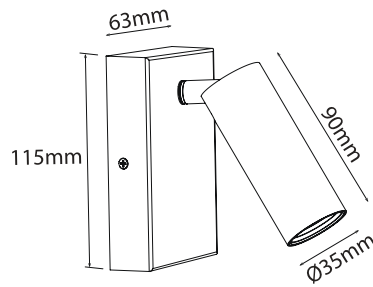

PURE READING LIGHT

Adjustable Reading Light

3W Rectangle Reading Light

PLRLB3 - Black
PLRLW3 - White

3W Round Reading Light

PLRL3RB - Black
PLRL3RW - White

PRODUCT FEATURES

- Compact artistic design
- Aluminium body with PMMA diffuser
- Adjustable for comfortable reading
- 240V - hardwire

TECHNICAL SPECIFICATIONS

PRODUCT	Rectangle	Round	IK RATING	IK06
ORDERING CODE	PLRLB3 PLRLW3	PLRL3RB PLRL3RW	BEAM ANGLE	50°
POWER	3W		DIMMING	Non-dimmable
FITTING COLOUR	Black / White		VOLTAGE	AC220-240V
CCT	3000K		POWER FACTOR	0.9
LUMEN OUTPUT	200lm		LED TYPE	SMD
DIMENSIONS	115 X 63 X 71mm	Ø95mm x 71mm	OPERATING TEMP	-20°~+45°C
CRI	Ra>80		CERTIFICATIONS	
IP RATING	IP20			