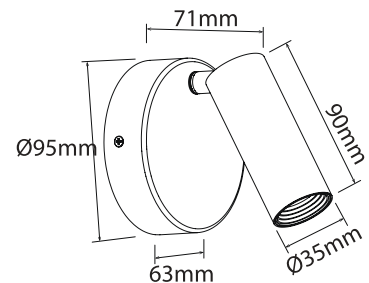

PURE READING LIGHT

Adjustable Reading Light

3W Rectangle Reading Light

PLRLB3 - Black
PLRLW3 - White

3W Round Reading Light

PLRL3RB - Black
PLRL3RW - White

PRODUCT FEATURES

- Compact artistic design
- Aluminium body with PMMA diffuser
- Adjustable for comfortable reading
- 240V - hardwire

TECHNICAL SPECIFICATIONS

PRODUCT	Rectangle	Round	IK RATING	IK06
ORDERING CODE	PLRLB3 PLRLW3	PLRL3RB PLRL3RW	BEAM ANGLE	50°
POWER	3W		DIMMING	Non-dimmable
FITTING COLOUR	Black / White		VOLTAGE	AC220-240V
CCT	3000K		POWER FACTOR	0.9
LUMEN OUTPUT	200lm		LED TYPE	SMD
DIMENSIONS	115 X 63 X 71mm	Ø95mm x 71mm	OPERATING TEMP	-20°~+45°C
CRI	Ra>80		CERTIFICATIONS	
IP RATING	IP20			