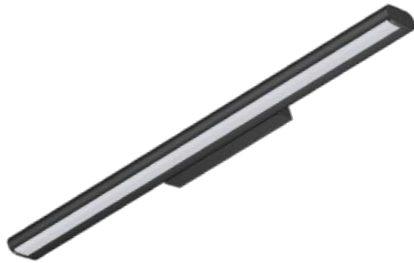

PURE MIRROR LIGHT

LED Mirror Light

10W Mirror Light
PLML6010B - Black
PLML6010W - White

15W Mirror Light
PLML9015B - Black
PLML9015W - White

PRODUCT FEATURES

- Aluminium body with PC diffuser
- Tiltable to help eliminate shadows
- CCT selectable 3000K, 4000K, 5000K
- Provides uniform light output using SMD technology

TECHNICAL SPECIFICATIONS

PRODUCT	10W Mirror Light		15W Mirror Light		IK RATING	IK03
ORDERING CODE	PLML6010B	PLML6010W	PLML9015B	PLML9015W	BEAM ANGLE	110°up / 110° x 5°down
POWER	10W	10W	20W	20W	DIMMING	Non-dimmable
FITTING COLOUR	Black	White	Black	White	VOLTAGE	AC220-240V
CCT	CCT Switch 3000K, 4000K, 5700K				POWER FACTOR	0.9
LUMEN OUTPUT	870-950lm		1350-1450lm		LED TYPE	SMD
DIMENSIONS	600 X 86 X 30mm		900 X 86 X 30mm		OPERATING TEMP	-20°~+45°C
CRI	Ra>80				CERTIFICATIONS	
IP RATING	IP54					