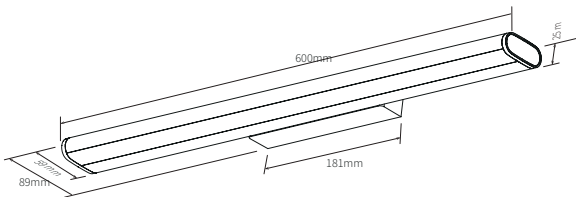

PURE MIRROR LIGHT

LED Mirror Light

10W Mirror Light
PLML6010B - Black
PLML6010W - White

15W Mirror Light
PLML9015B - Black
PLML9015W - White

PRODUCT FEATURES

- Aluminium body with PC diffuser
- Tiltable to help eliminate shadows
- CCT selectable 3000K, 4000K, 5000K
- Provides uniform light output using SMD technology

TECHNICAL SPECIFICATIONS

PRODUCT	10W Mirror Light		15W Mirror Light		IK RATING	IK03
ORDERING CODE	PLML6010B	PLML6010W	PLML9015B	PLML9015W	BEAM ANGLE	110°up / 110° x 5°down
POWER	10W	10W	20W	20W	DIMMING	Non-dimmable
FITTING COLOUR	Black	White	Black	White	VOLTAGE	AC220-240V
CCT	CCT Switch 3000K, 4000K, 5700K				POWER FACTOR	0.9
LUMEN OUTPUT	870-950lm		1350-1450lm		LED TYPE	SMD
DIMENSIONS	600 X 86 X 30mm		900 X 86 X 30mm		OPERATING TEMP	-20°~+45°C
CRI	Ra>80				CERTIFICATIONS	
IP RATING	IP54					