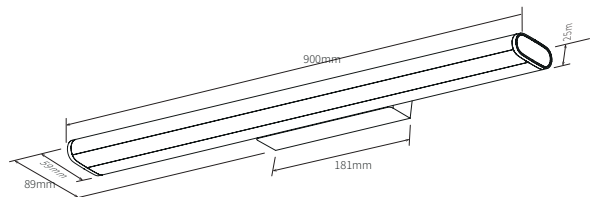

PURE MIRROR LIGHT

LED Mirror Light

10W Mirror Light
PLML6010B - Black
PLML6010W - White

15W Mirror Light
PLML9015B - Black
PLML9015W - White

PRODUCT FEATURES

- Aluminium body with PC diffuser
- Tiltable to help eliminate shadows
- CCT selectable 3000K, 4000K, 5000K
- Provides uniform light output using SMD technology

TECHNICAL SPECIFICATIONS

PRODUCT	10W Mirror Light		15W Mirror Light		IK RATING	IK03
ORDERING CODE	PLML6010B	PLML6010W	PLML9015B	PLML9015W	BEAM ANGLE	110°up / 110° x 5°down
POWER	10W	10W	20W	20W	DIMMING	Non-dimmable
FITTING COLOUR	Black	White	Black	White	VOLTAGE	AC220-240V
CCT	CCT Switch 3000K, 4000K, 5700K				POWER FACTOR	0.9
LUMEN OUTPUT	870-950lm		1350-1450lm		LED TYPE	SMD
DIMENSIONS	600 X 86 X 30mm		900 X 86 X 30mm		OPERATING TEMP	-20°~+45°C
CRI	Ra>80				CERTIFICATIONS	
IP RATING	IP54					