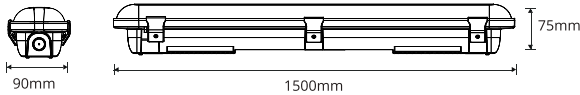

PURE UNDERVERANDAH RANGE

CCT Selectable LED Underverandah

50W Slimline Underverandah
PLUV1550

PRODUCT FEATURES

- PC housing with PC diffuser
- Middle and side cable entry
- CCT selectable 4000K, 5000K, 6500K

TECHNICAL SPECIFICATIONS

PRODUCT	Slimline Underverandah	IK RATING	IK08
ORDERING CODE	PLUV1550	BEAM ANGLE	120°
POWER	60W	DIMMING	Non-dimmable
FITTING COLOUR	White and Grey	VOLTAGE	AC220-240V
CCT	CCT Switch 4000K, 5000K, 6500K	POWER FACTOR	0.9
LUMEN OUTPUT	4250lm-5250lm	LED TYPE	SMD
DIMENSIONS	1500 X 90 X 75mm	OPERATING TEMP	-20°~+40°C
CRI	Ra>80	CERTIFICATIONS	  
IP RATING	IP65		