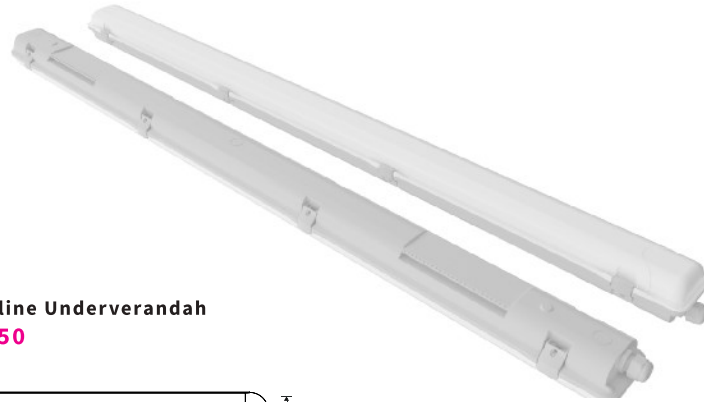

PURE UNDERVERANDAH RANGE

CCT Selectable LED Underverandah

50W Slimline Underverandah
PLUV1550

PRODUCT FEATURES

- PC housing with PC diffuser
- Middle and side cable entry
- CCT selectable 4000K, 5000K, 6500K

TECHNICAL SPECIFICATIONS

PRODUCT	Slimline Underverandah	IK RATING	IK08
ORDERING CODE	PLUV1550	BEAM ANGLE	120°
POWER	60W	DIMMING	Non-dimmable
FITTING COLOUR	White and Grey	VOLTAGE	AC220-240V
CCT	CCT Switch 4000K, 5000K, 6500K	POWER FACTOR	0.9
LUMEN OUTPUT	4250lm-5250lm	LED TYPE	SMD
DIMENSIONS	1500 X 90 X 75mm	OPERATING TEMP	-20°~+40°C
CRI	Ra>80	CERTIFICATIONS	  
IP RATING	IP65		