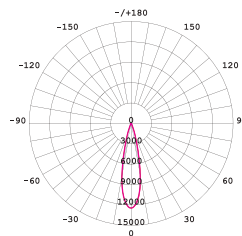

PRODUCT FEATURES

- Low glare design 60° lens standard, 24° and 36° optional
- Aluminium body with PMMA diffuser
- CCT selectable 3000K, 4000K, 5000K
- CRI >90
- 3-Circuit Track Lights

24° Lens
PLTLL24