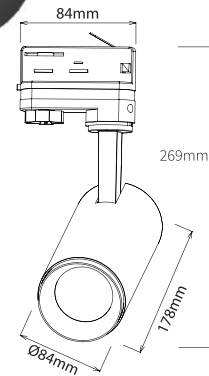

PURE TRACK LIGHT RANGE

LED Track Heads

15W Track Lights

PLTLB15 - Black
PLTLW15 - White

25W Track Lights

PLTLB25 - Black
PLTLW25 - White

PRODUCT FEATURES

- Low glare design 60° lens standard, 24° and 36° optional
- Aluminium body with PMMA diffuser
- CCT selectable 3000K, 4000K, 5000K
- CRI >90
- 3-Circuit Track Lights

TECHNICAL SPECIFICATIONS

PRODUCT	15W Track	25W Track	IK RATING	IK06
ORDERING CODE	PLTLB15 PLTLW15	PLTLB25 PLTLW25	BEAM ANGLE	60°
POWER	15W 15W	25W 25W	DIMMING	Triac Dimming
FITTING COLOUR	Black White	Black White	VOLTAGE	AC220-240V
CCT	CCT Switch 3000K, 4000K, 5000K		POWER FACTOR	0.9
LUMEN OUTPUT	1200-1500lm	1950-2450lm	LED TYPE	COB
DIMENSIONS	Ø84 X 178 X 269mm		OPERATING TEMP	-20°~+40°C
CRI	Ra>90		CERTIFICATIONS	
IP RATING	IP20