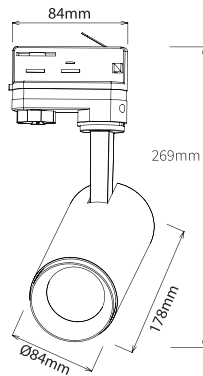

25W Track Lights

PLTLB25 - Black
PLTLW25 - White