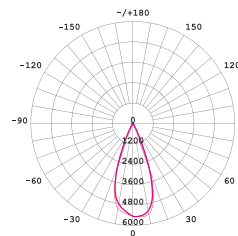

### PRODUCT FEATURES

- Low glare design 60° lens standard, 24° and 36° optional
- Aluminium body with PMMA diffuser
- CCT selectable 3000K, 4000K, 5000K
- CRI >90
- 3-Circuit Track Lights

**24° Lens**  
**PLTLL24**