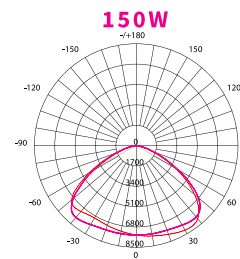

PURE HIGH BAY RANGE

Power and CCT Switchable UFO LED High Bay Light

Switchable UFO High Bay
PL-SHB-120-200W

PRODUCT FEATURES

- Powder coated aluminium body with PC lens
- Power selectable 100W, 120W, 150W, 200W and CCT selectable 4000K, 5000K
- Loop hanging or ceiling mount options
- 0-10V dimming

MOUNTING ACCESSORIES

PLSHBD
PC Reflector

PLSHBDA
Aluminium Reflector

PLSHBR
Ceiling Mount

PLHBSC
Safety Chain

TECHNICAL SPECIFICATIONS

PRODUCT	Switchable UFO High Bay	IK RATING	IK08
ORDERING CODE	PL-SHB-120-200W	BEAM ANGLE	120°
POWER	100W, 120W, 150W, 200W selectable	DIMMING	0-10V dimming
FITTING COLOUR	Black	VOLTAGE	AC220-240V
CCT	CCT Switch 4000K, 5000K	POWER FACTOR	0.95
LUMEN OUTPUT	160lm/W (4000K) 150lm/W(5000K)	LED TYPE	LED2835
LAMP WEIGHT	3Kg	OPERATING TEMP	-30°~+50°C
CRI	Ra>70	CERTIFICATIONS	
IP RATING	IP65		