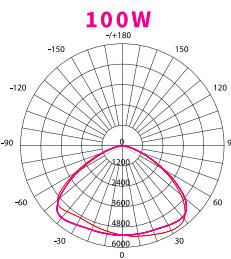

PURE HIGH BAY RANGE

Power and CCT Switchable UFO LED High Bay Light

Switchable UFO High Bay
PL-SHB-120-200W

PRODUCT FEATURES

- Powder coated aluminium body with PC lens
- Power selectable 100W, 120W, 150W, 200W and CCT selectable 4000K, 5000K
- Loop hanging or ceiling mount options
- 0-10V dimming

MOUNTING ACCESSORIES

PLHBSC
Safety Chain

TECHNICAL SPECIFICATIONS

PRODUCT	Switchable UFO High Bay	IK RATING	IK08
ORDERING CODE	PL-SHB-120-200W	BEAM ANGLE	120°
POWER	100W, 120W, 150W, 200W selectable	DIMMING	0-10V dimming
FITTING COLOUR	Black	VOLTAGE	AC220-240V
CCT	CCT Switch 4000K, 5000K	POWER FACTOR	0.95
LUMEN OUTPUT	160lm/W (4000K) 150lm/W(5000K)	LED TYPE	LED2835
LAMP WEIGHT	3Kg	OPERATING TEMP	-30°~+50°C
CRI	Ra>70	CERTIFICATIONS	
IP RATING	IP65