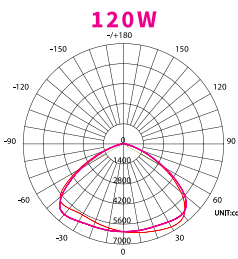

PURE HIGH BAY RANGE

Power and CCT Switchable UFO LED High Bay Light

Switchable UFO High Bay
PL-SHB-120-200W

PRODUCT FEATURES

- Powder coated aluminium body with PC lens
- Power selectable 100W, 120W, 150W, 200W and CCT selectable 4000K, 5000K
- Loop hanging or ceiling mount options
- 0-10V dimming

MOUNTING ACCESSORIES

PLSHBD
PC Reflector

PLSHBDA
Aluminium Reflector

PLSHBR
Ceiling Mount

PLHBSC
Safety Chain

TECHNICAL SPECIFICATIONS

PRODUCT	Switchable UFO High Bay	IK RATING	IK08
ORDERING CODE	PL-SHB-120-200W	BEAM ANGLE	120°
POWER	100W, 120W, 150W, 200W selectable	DIMMING	0-10V dimming
FITTING COLOUR	Black	VOLTAGE	AC220-240V
CCT	CCT Switch 4000K, 5000K	POWER FACTOR	0.95
LUMEN OUTPUT	160lm/W (4000K) 150lm/W(5000K)	LED TYPE	LED2835
LAMP WEIGHT	3Kg	OPERATING TEMP	-30°~+50°C
CRI	Ra>70	CERTIFICATIONS	
IP RATING	IP65		