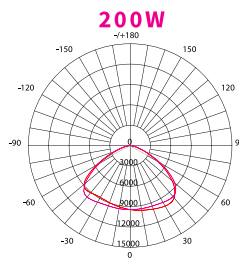

PURE HIGH BAY RANGE

Power and CCT Switchable UFO LED High Bay Light

Switchable UFO High Bay
PL-SHB-120-200W

PRODUCT FEATURES

- Powder coated aluminium body with PC lens
- Power selectable 100W, 120W, 150W, 200W and CCT selectable 4000K, 5000K
- Loop hanging or ceiling mount options
- 0-10V dimming

MOUNTING ACCESSORIES

PLSHBD
PC Reflector

PLSHBDA
Aluminium Reflector

PLSHBR
Ceiling Mount

PLHBSC
Safety Chain

TECHNICAL SPECIFICATIONS

PRODUCT	Switchable UFO High Bay	IK RATING	IK08
ORDERING CODE	PL-SHB-120-200W	BEAM ANGLE	120°
POWER	100W, 120W, 150W, 200W selectable	DIMMING	0-10V dimming
FITTING COLOUR	Black	VOLTAGE	AC220-240V
CCT	CCT Switch 4000K, 5000K	POWER FACTOR	0.95
LUMEN OUTPUT	160lm/W (4000K) 150lm/W(5000K)	LED TYPE	LED2835
LAMP WEIGHT	3Kg	OPERATING TEMP	-30°~+50°C
CRI	Ra>70	CERTIFICATIONS	
IP RATING	IP65		