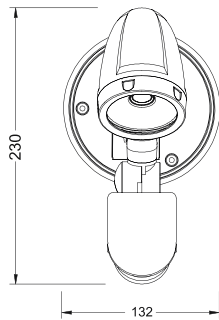

Quick Fit System

TECHNICAL SPECIFICATIONS

PRODUCT	Black	White	IK RATING	IK08
ORDERING CODE	PLS13WB	PLS13WW	BEAM ANGLE	120°
POWER	13W		DIMMING	Non-dimmable
FITTING COLOUR	Black /White		VOLTAGE	AC220-240V
CCT	CCT Switch 3000K, 4000K, 5700K		POWER FACTOR	0.9
LUMEN OUTPUT	850lm		LED TYPE	COB
DIMENSIONS	170 X 132mm		OPERATING TEMP	-20°~+40°C
CRI	Ra>80		CERTIFICATIONS	
IP RATING	IP65			

PURE SPOTLIGHT RANGE

Outdoor LED Single Spotlight with Sensor

13W Single Spotlight with Sensor - Black
PLS13WSB

13W Single Spotlight with Sensor - White
PLS13WSW

PRODUCT FEATURES

- PC body with PC diffuser
- Detection range 180°/12m
- Lux level and time duration adjustable
- CCT selectable 3000K, 4000K, 5700K
- Quick fit mounting
- 240V - hardwire

Quick Fit System

TECHNICAL SPECIFICATIONS

PRODUCT	Black	White	IK RATING	IK08
ORDERING CODE	PLS13WSB	PLS13WSW	BEAM ANGLE	120°
POWER	13W		DIMMING	Non-dimmable
FITTING COLOUR	Black / White		VOLTAGE	AC220-240V
CCT	CCT Switch 3000K, 4000K, 5700K		POWER FACTOR	0.9
LUMEN OUTPUT	850lm		LED TYPE	COB
DIMENSIONS	170 X 132mm		OPERATING TEMP	-20°~+40°C
CRI	Ra>80		CERTIFICATIONS	
IP RATING	IP54			

Quick Fit System

TECHNICAL SPECIFICATIONS

PRODUCT	Black	White	IK RATING	IK08
ORDERING CODE	PLS26WB	PLS26WW	BEAM ANGLE	120°
POWER	2 x 13W		DIMMING	Non-dimmable
FITTING COLOUR	Black / White		VOLTAGE	AC220-240V
CCT	CCT Switch 3000K, 4000K, 5700K		POWER FACTOR	0.9
LUMEN OUTPUT	1700lm		LED TYPE	COB
DIMENSIONS	245 X 132mm		OPERATING TEMP	-20°~+40°C
CRI	Ra>80		CERTIFICATIONS	
IP RATING	IP65			