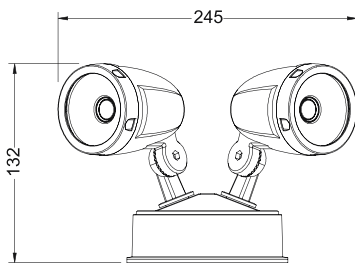

26W Twin Spotlight
White
PLS26WW