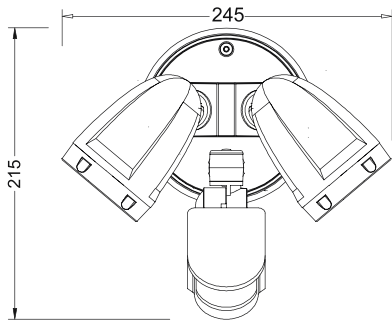

Quick Fit System

TECHNICAL SPECIFICATIONS

PRODUCT	Black	White	IK RATING	IK08
ORDERING CODE	PLS13WSB	PLS13WSW	BEAM ANGLE	120°
POWER	13W		DIMMING	Non-dimmable
FITTING COLOUR	Black / White		VOLTAGE	AC220-240V
CCT	CCT Switch 3000K, 4000K, 5700K		POWER FACTOR	0.9
LUMEN OUTPUT	850lm		LED TYPE	COB
DIMENSIONS	170 X 132mm		OPERATING TEMP	-20°~+40°C
CRI	Ra>80		CERTIFICATIONS	
IP RATING	IP54			

Quick Fit System

TECHNICAL SPECIFICATIONS

PRODUCT	Black	White	IK RATING	IK08
ORDERING CODE	PLS26WB	PLS26WW	BEAM ANGLE	120°
POWER	2 x 13W		DIMMING	Non-dimmable
FITTING COLOUR	Black / White		VOLTAGE	AC220-240V
CCT	CCT Switch 3000K, 4000K, 5700K		POWER FACTOR	0.9
LUMEN OUTPUT	1700lm		LED TYPE	COB
DIMENSIONS	245 X 132mm		OPERATING TEMP	-20°~+40°C
CRI	Ra>80		CERTIFICATIONS	
IP RATING	IP65			

PURE SPOTLIGHT RANGE

Outdoor LED Twin Spotlight with Sensor

26W Twin Spotlight with Sensor - Black
PLS26WSB

26W Twin Spotlight with Sensor - White
PLS26WSW

PRODUCT FEATURES

- PC body with PC diffuser
- Detection range 180°/12m
- Lux level and time duration adjustable
- CCT selectable 3000K, 4000K, 5700K
- Quick fit mounting
- 240V - hardwire

Quick Fit System

TECHNICAL SPECIFICATIONS

PRODUCT	Black	White	IK RATING	IK08
ORDERING CODE	PLS26WSB	PLS26WSW	BEAM ANGLE	120°
POWER	2 x 13W		DIMMING	Non-dimmable
FITTING COLOUR	Black / White		VOLTAGE	AC220-240V
CCT	CCT Switch 3000K, 4000K, 5700K		POWER FACTOR	0.9
LUMEN OUTPUT	1700lm		LED TYPE	COB
DIMENSIONS	245 X 215mm		OPERATING TEMP	-20°~+40°C
CRI	Ra>80		CERTIFICATIONS	
IP RATING	IP54			