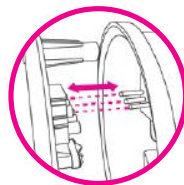

PURE SPOTLIGHT RANGE

Outdoor LED Single Spotlight with Sensor

13W Single Spotlight with Sensor - Black
PLS13WSB

13W Single Spotlight with Sensor - White
PLS13WSW

PRODUCT FEATURES

- PC body with PC diffuser
- Detection range 180°/12m
- Lux level and time duration adjustable
- CCT selectable 3000K, 4000K, 5700K
- Quick fit mounting
- 240V - hardwire