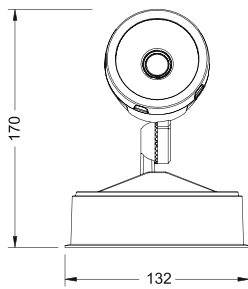

13W Single Spotlight
White
PLS13WW