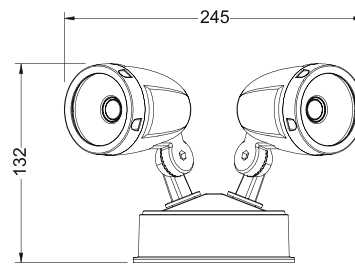

Quick Fit System

TECHNICAL SPECIFICATIONS

PRODUCT	Black	White	IK RATING	IK08
ORDERING CODE	PLS13WB	PLS13WW	BEAM ANGLE	120°
POWER	13W		DIMMING	Non-dimmable
FITTING COLOUR	Black /White		VOLTAGE	AC220-240V
CCT	CCT Switch 3000K, 4000K, 5700K		POWER FACTOR	0.9
LUMEN OUTPUT	850lm		LED TYPE	COB
DIMENSIONS	170 X 132mm		OPERATING TEMP	-20°~+40°C
CRI	Ra>80		CERTIFICATIONS	
IP RATING	IP65			

Quick Fit System

TECHNICAL SPECIFICATIONS

PRODUCT	Black	White	IK RATING	IK08
ORDERING CODE	PLS13WSB	PLS13WSW	BEAM ANGLE	120°
POWER	13W		DIMMING	Non-dimmable
FITTING COLOUR	Black / White		VOLTAGE	AC220-240V
CCT	CCT Switch 3000K, 4000K, 5700K		POWER FACTOR	0.9
LUMEN OUTPUT	850lm		LED TYPE	COB
DIMENSIONS	170 X 132mm		OPERATING TEMP	-20°~+40°C
CRI	Ra>80		CERTIFICATIONS	
IP RATING	IP54			

PURE SPOTLIGHT RANGE

Outdoor LED Twin Spotlight

26W Twin Spotlight
Black
PLS26WB

26W Twin Spotlight
White
PLS26WW

PRODUCT FEATURES

- PC body with PC diffuser
- Ceiling and wall mount
- CCT selectable 3000K, 4000K, 5700K
- Quick fit mounting
- 240V - hardwire

Quick Fit System

TECHNICAL SPECIFICATIONS

PRODUCT	Black	White	IK RATING	IK08
ORDERING CODE	PLS26WB	PLS26WW	BEAM ANGLE	120°
POWER	2 x 13W		DIMMING	Non-dimmable
FITTING COLOUR	Black / White		VOLTAGE	AC220-240V
CCT	CCT Switch 3000K, 4000K, 5700K		POWER FACTOR	0.9
LUMEN OUTPUT	1700lm		LED TYPE	COB
DIMENSIONS	245 X 132mm		OPERATING TEMP	-20°~+40°C
CRI	Ra>80		CERTIFICATIONS	
IP RATING	IP65			