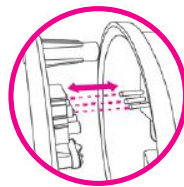

PURE SPOTLIGHT RANGE

Outdoor LED Twin Spotlight with Sensor

26W Twin Spotlight with Sensor - Black
PLS26WSB

26W Twin Spotlight with Sensor - White
PLS26WSW

PRODUCT FEATURES

- PC body with PC diffuser
- Detection range 180°/12m
- Lux level and time duration adjustable
- CCT selectable 3000K, 4000K, 5700K
- Quick fit mounting
- 240V - hardwire