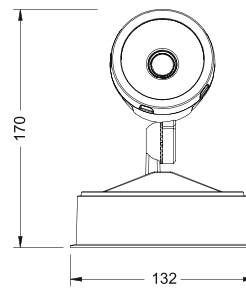

PURE SPOTLIGHT RANGE

Outdoor LED Single Spotlight

13W Single Spotlight
Black
PLS13WB

13W Single Spotlight
White
PLS13WW

PRODUCT FEATURES

- PC body with PC diffuser
- Ceiling and wall mount
- CCT selectable 3000K, 4000K, 5700K
- Quick fit mounting
- 240V - hardwire

TECHNICAL SPECIFICATIONS

PRODUCT	Black	White	IK RATING	IK08
ORDERING CODE	PLS13WB	PLS13WW	BEAM ANGLE	120°
POWER	13W		DIMMING	Non-dimmable
FITTING COLOUR	Black /White		VOLTAGE	AC220-240V
CCT	CCT Switch 3000K, 4000K, 5700K		POWER FACTOR	0.9
LUMEN OUTPUT	850lm		LED TYPE	COB
DIMENSIONS	170 X 132mm		OPERATING TEMP	-20°~+40°C
CRI	Ra>80		CERTIFICATIONS	
IP RATING	IP65