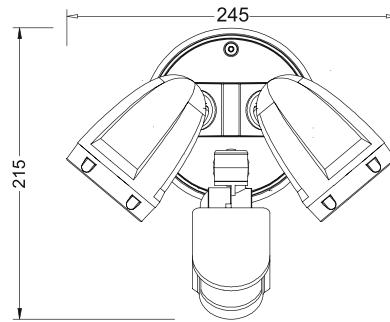

Quick Fit System

TECHNICAL SPECIFICATIONS

PRODUCT	Black	White	IK RATING	IK08
ORDERING CODE	PLS13WSB	PLS13WSW	BEAM ANGLE	120°
POWER	13W		DIMMING	Non-dimmable
FITTING COLOUR	Black / White		VOLTAGE	AC220-240V
CCT	CCT Switch 3000K, 4000K, 5700K		POWER FACTOR	0.9
LUMEN OUTPUT	850lm		LED TYPE	COB
DIMENSIONS	170 X 132mm		OPERATING TEMP	-20°~+40°C
CRI	Ra>80		CERTIFICATIONS	
IP RATING	IP54			

Quick Fit System

TECHNICAL SPECIFICATIONS

PRODUCT	Black	White	IK RATING	IK08
ORDERING CODE	PLS26WB	PLS26WW	BEAM ANGLE	120°
POWER	2 x 13W		DIMMING	Non-dimmable
FITTING COLOUR	Black / White		VOLTAGE	AC220-240V
CCT	CCT Switch 3000K, 4000K, 5700K		POWER FACTOR	0.9
LUMEN OUTPUT	1700lm		LED TYPE	COB
DIMENSIONS	245 X 132mm		OPERATING TEMP	-20°~+40°C
CRI	Ra>80		CERTIFICATIONS	
IP RATING	IP65			

PURE SPOTLIGHT RANGE

Outdoor LED Twin Spotlight with Sensor

26W Twin Spotlight with Sensor - Black
PLS26WSB

26W Twin Spotlight with Sensor - White
PLS26WSW

PRODUCT FEATURES

- PC body with PC diffuser
- Detection range 180°/12m
- Lux level and time duration adjustable
- CCT selectable 3000K, 4000K, 5700K
- Quick fit mounting
- 240V - hardwire

Quick Fit System

TECHNICAL SPECIFICATIONS

PRODUCT	Black	White	IK RATING	IK08
ORDERING CODE	PLS26WSB	PLS26WSW	BEAM ANGLE	120°
POWER	2 x 13W		DIMMING	Non-dimmable
FITTING COLOUR	Black / White		VOLTAGE	AC220-240V
CCT	CCT Switch 3000K, 4000K, 5700K		POWER FACTOR	0.9
LUMEN OUTPUT	1700lm		LED TYPE	COB
DIMENSIONS	245 X 215mm		OPERATING TEMP	-20°~+40°C
CRI	Ra>80		CERTIFICATIONS	
IP RATING	IP54			