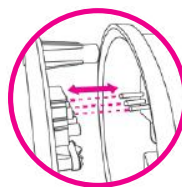

Quick Fit System

TECHNICAL SPECIFICATIONS

PRODUCT	Black	White	IK RATING	IK08
ORDERING CODE	PLS13WB	PLS13WW	BEAM ANGLE	120°
POWER	13W		DIMMING	Non-dimmable
FITTING COLOUR	Black /White		VOLTAGE	AC220-240V
CCT	CCT Switch 3000K, 4000K, 5700K		POWER FACTOR	0.9
LUMEN OUTPUT	850lm		LED TYPE	COB
DIMENSIONS	170 X 132mm		OPERATING TEMP	-20°~+40°C
CRI	Ra>80		CERTIFICATIONS	
IP RATING	IP65			