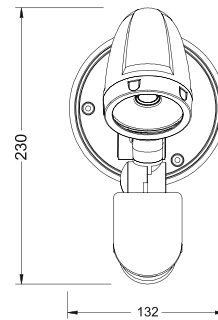

Quick Fit System

TECHNICAL SPECIFICATIONS

PRODUCT	Black	White	IK RATING	IK08
ORDERING CODE	PLS13WB	PLS13WW	BEAM ANGLE	120°
POWER	13W		DIMMING	Non-dimmable
FITTING COLOUR	Black /White		VOLTAGE	AC220-240V
CCT	CCT Switch 3000K, 4000K, 5700K		POWER FACTOR	0.9
LUMEN OUTPUT	850lm		LED TYPE	COB
DIMENSIONS	170 X 132mm		OPERATING TEMP	-20°~+40°C
CRI	Ra>80		CERTIFICATIONS	
IP RATING	IP65			

PURE SPOTLIGHT RANGE

Outdoor LED Single Spotlight with Sensor

13W Single Spotlight with Sensor - Black
PLS13WSB

13W Single Spotlight with Sensor - White
PLS13WSW

PRODUCT FEATURES

- PC body with PC diffuser
- Detection range 180°/12m
- Lux level and time duration adjustable
- CCT selectable 3000K, 4000K, 5700K
- Quick fit mounting
- 240V - hardwire

Quick Fit System

TECHNICAL SPECIFICATIONS

PRODUCT	Black	White	IK RATING	IK08
ORDERING CODE	PLS13WSB	PLS13WSW	BEAM ANGLE	120°
POWER	13W		DIMMING	Non-dimmable
FITTING COLOUR	Black / White		VOLTAGE	AC220-240V
CCT	CCT Switch 3000K, 4000K, 5700K		POWER FACTOR	0.9
LUMEN OUTPUT	850lm		LED TYPE	COB
DIMENSIONS	170 X 132mm		OPERATING TEMP	-20°~+40°C
CRI	Ra>80		CERTIFICATIONS	
IP RATING	IP54			

Quick Fit System

TECHNICAL SPECIFICATIONS

PRODUCT	Black	White	IK RATING	IK08
ORDERING CODE	PLS26WB	PLS26WW	BEAM ANGLE	120°
POWER	2 x 13W		DIMMING	Non-dimmable
FITTING COLOUR	Black / White		VOLTAGE	AC220-240V
CCT	CCT Switch 3000K, 4000K, 5700K		POWER FACTOR	0.9
LUMEN OUTPUT	1700lm		LED TYPE	COB
DIMENSIONS	245 X 132mm		OPERATING TEMP	-20°~+40°C
CRI	Ra>80		CERTIFICATIONS	
IP RATING	IP65			