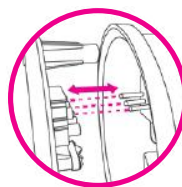

PURE SPOTLIGHT RANGE

Outdoor LED Twin Spotlight

26W Twin Spotlight
Black
PLS26WB

26W Twin Spotlight
White
PLS26WW

PRODUCT FEATURES

- PC body with PC diffuser
- Ceiling and wall mount
- CCT selectable 3000K, 4000K, 5700K
- Quick fit mounting
- 240V - hardwire