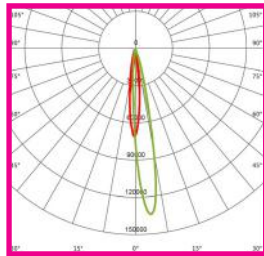

PURE SPORTS COURT RANGE

Outdoor LED Sports Light Optics and Accessories

OPTIC OPTIONS

PLSC1