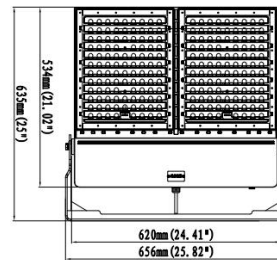

PRODUCT FEATURES

- Powder coated aluminium alloy with PC optical lenses
- Multiple optic options to minimise spill and control glare
- Adjustable U-bracket for easy installation
- High lumen output

TECHNICAL SPECIFICATIONS

PRODUCT	Sports Court Flood		IK RATING	IK10
ORDERING CODE	PLSCF450	PLSCF600	BEAM ANGLE	See optic options
POWER	450W	600W	DIMMING	Non-dimmable
FITTING COLOUR	Black		VOLTAGE	AC220-240V
CCT	5000K (3000K, 4000K optional)		POWER FACTOR	0.95
LUMEN OUTPUT	67500lm	90000lm	LED TYPE	LED5050
WEIGHT	15.7Kg		OPERATING TEMP	-30°~+50°C
CRI	Ra>70		CERTIFICATIONS	
IP RATING	IP66