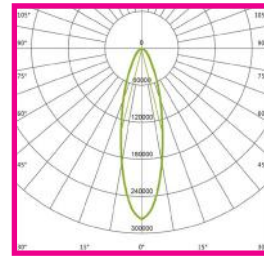

PURE SPORTS COURT RANGE

Outdoor LED Sports Light Optics and Accessories

OPTIC OPTIONS

PLSC3

GLARE / SPILL CONTROL & ACCESSORIES