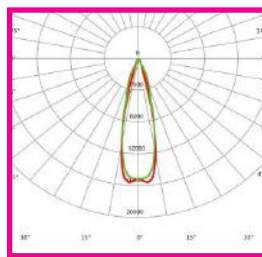

PURE SPORTS COURT RANGE

Outdoor LED Sports Light Optics and Accessories

OPTIC OPTIONS

PLSC8

GLARE / SPILL CONTROL & ACCESSORIES