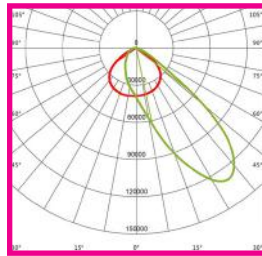

PURE SPORTS COURT RANGE

Outdoor LED Sports Light Optics and Accessories

OPTIC OPTIONS

PLSC2

GLARE / SPILL CONTROL & ACCESSORIES