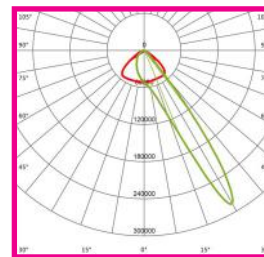

PURE SPORTS COURT RANGE

Outdoor LED Sports Light Optics and Accessories

OPTIC OPTIONS

PLSC6

GLARE / SPILL CONTROL & ACCESSORIES