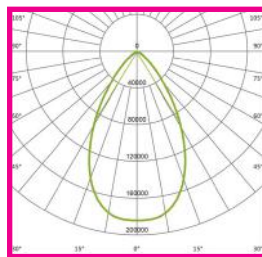

PURE SPORTS COURT RANGE

Outdoor LED Sports Light Optics and Accessories

OPTIC OPTIONS

PLSC5

GLARE / SPILL CONTROL & ACCESSORIES