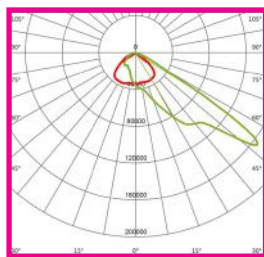

PURE SPORTS COURT RANGE

Outdoor LED Sports Light Optics and Accessories

OPTIC OPTIONS

PLSC7

GLARE / SPILL CONTROL & ACCESSORIES