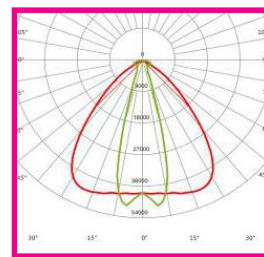

PURE SPORTS COURT RANGE

Outdoor LED Sports Light Optics and Accessories

OPTIC OPTIONS

PLSC9

GLARE / SPILL CONTROL & ACCESSORIES