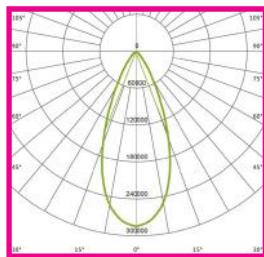

PURE SPORTS COURT RANGE

Outdoor LED Sports Light Optics and Accessories

OPTIC OPTIONS

PLSC4

GLARE / SPILL CONTROL & ACCESSORIES