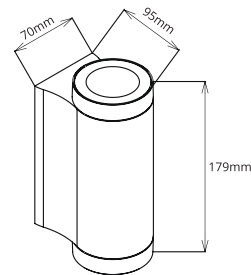

PURE WALL LIGHT RANGE

Outdoor Tricolour Round LED Wall Lights

15W Round Wall Light
Black
PLWLUB15

15W Round Wall Light
White
PLWLDW15

PRODUCT FEATURES

- Direct / indirect wall light
- Aluminium body with PC diffuser
- CCT selectable 3000K, 4000K, 5700K
- 240V - hardwire

TECHNICAL SPECIFICATIONS

PRODUCT	Black	White	IK RATING	IK06
ORDERING CODE	PLWLUB15	PLWLDW15	BEAM ANGLE	45°
POWER	15W		DIMMING	Non-dimmable
FITTING COLOUR	Black / White		VOLTAGE	AC220-240V
CCT	CCT Switch 3000K, 4000K, 5700K		POWER FACTOR	0.9
LUMEN OUTPUT	1350-1700lm		LED TYPE	SMD
DIMENSIONS	70 X 179 X 95mm		OPERATING TEMP	-20°~+40°C
CRI	Ra>80		CERTIFICATIONS	  
IP RATING	IP65			