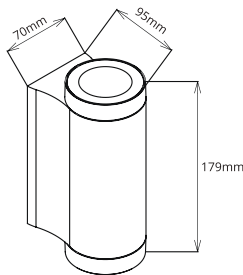

PURE WALL LIGHT RANGE

Outdoor Tricolour Round LED Wall Lights

15W Round Wall Light
Black
PLWLUB15

15W Round Wall Light
White
PLWLDW15

PRODUCT FEATURES

- Direct / indirect wall light
- Aluminium body with PC diffuser
- CCT selectable 3000K, 4000K, 5700K
- 240V - hardwire

TECHNICAL SPECIFICATIONS

PRODUCT	Black	White	IK RATING	IK06
ORDERING CODE	PLWLUB15	PLWLDW15	BEAM ANGLE	45°
POWER	15W		DIMMING	Non-dimmable
FITTING COLOUR	Black / White		VOLTAGE	AC220-240V
CCT	CCT Switch 3000K, 4000K, 5700K		POWER FACTOR	0.9
LUMEN OUTPUT	1350-1700lm		LED TYPE	SMD
DIMENSIONS	70 X 179 X 95mm		OPERATING TEMP	-20°~+40°C
CRI	Ra>80		CERTIFICATIONS	  
IP RATING	IP65			