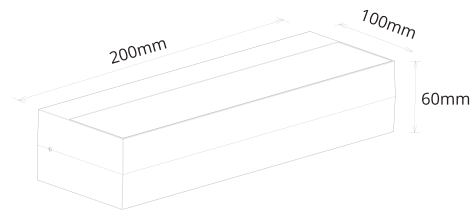

PURE WALL LIGHT RANGE

Outdoor Tricolour Rectangle LED Wall Lights

10W Rectangle Wall Light
Black
PLWLDB10

10W Rectangle Wall Light
White
PLWLDW10

PRODUCT FEATURES

- Direct / indirect wall light
- Powder coated aluminium with glass diffuser
- CCT selectable 3000K, 4000K, 5700K
- 240V - hardwire

TECHNICAL SPECIFICATIONS

PRODUCT	Black	White	IK RATING	IK06
ORDERING CODE	PLWLDB10	PLWLDW10	BEAM ANGLE	60° X 115° X 40°
POWER	10W		DIMMING	Non-dimmable
FITTING COLOUR	Black / White		VOLTAGE	AC220-240V
CCT	CCT Switch 3000K, 4000K, 5700K		POWER FACTOR	0.9
LUMEN OUTPUT	600-750lm		LED TYPE	SMD
DIMENSIONS	200 X 100 X 60mm		OPERATING TEMP	-20°~+40°C
CRI	Ra>80		CERTIFICATIONS	  
IP RATING	IP65			