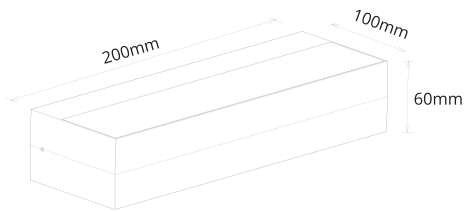

PURE WALL LIGHT RANGE

Outdoor Tricolour Rectangle LED Wall Lights

10W Rectangle Wall Light
Black
PLWLDB10

10W Rectangle Wall Light
White
PLWLDW10

PRODUCT FEATURES

- Direct / indirect wall light
- Powder coated aluminium with glass diffuser
- CCT selectable 3000K, 4000K, 5700K
- 240V - hardwire

TECHNICAL SPECIFICATIONS

PRODUCT	Black	White	IK RATING	IK06
ORDERING CODE	PLWLDB10	PLWLDW10	BEAM ANGLE	60° X 115° X 40°
POWER	10W		DIMMING	Non-dimmable
FITTING COLOUR	Black / White		VOLTAGE	AC220-240V
CCT	CCT Switch 3000K, 4000K, 5700K		POWER FACTOR	0.9
LUMEN OUTPUT	600-750lm		LED TYPE	SMD
DIMENSIONS	200 X 100 X 60mm		OPERATING TEMP	-20°~+40°C
CRI	Ra>80		CERTIFICATIONS	  
IP RATING	IP65			