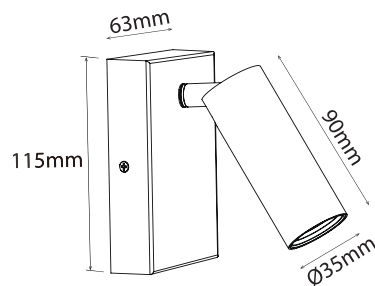

# PURE READING LIGHT

Adjustable Reading Light

### 3W Reading Light

**PLRLB3** - Black

**PLRLW3** - White

#### PRODUCT FEATURES

- Compact artistic design
- Aluminium body with PMMA diffuser
- Adjustable for comfortable reading
- 240V - hardwire

#### TECHNICAL SPECIFICATIONS

PRODUCT	Black	White	IK RATING	IK06
ORDERING CODE	<b>PLRLB3</b>	<b>PLRLW3</b>	BEAM ANGLE	50°
POWER	3W		DIMMING	Non-dimmable
FITTING COLOUR	Black / White		VOLTAGE	AC220-240V
CCT	3000K		POWER FACTOR	0.9
LUMEN OUTPUT	200lm		LED TYPE	SMD
DIMENSIONS	115 X 63 X 71mm		OPERATING TEMP	-20°~+45°C
CRI	Ra>80		CERTIFICATIONS	
IP RATING	IP20			