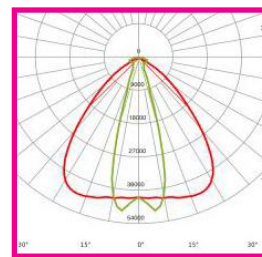

PURE PLATINUM RANGE

LED Street Light Optics

OPTIC OPTIONS

PLST9

MOUNTING ACCESSORIES