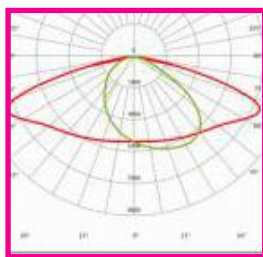

PURE PLATINUM RANGE

LED Street Light Optics

OPTIC OPTIONS

PLST10

MOUNTING ACCESSORIES