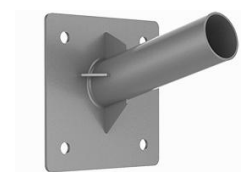

PURE PLATINUM RANGE

LED Street Lights

40W Street Light
PL40WSFL

60W Street Light
PL60WSFL

100W Street Light
PL100WSFL

150W Street Light
PL150WSFL

PRODUCT FEATURES

- Powder coated aluminium alloy body with PC lens or glass cover
- 15° adjustable
- Beam angle options available
- Pole mount or side mount entry

TECHNICAL SPECIFICATIONS

PRODUCT	Platinum Street Light				IK RATING	IK09
ORDERING CODE	PL40WSFL	PL60WSFL	PL100WSFL	PL150WSFL	BEAM ANGLE	See optic options
POWER	40W	60W	100W	150W	DIMMING	Non-dimmable (options available)
FITTING COLOUR	Silver				VOLTAGE	AC220-240V
CCT	4000K (3000K, 5000K optional)				POWER FACTOR	0.94
LUMEN OUTPUT	6400lm	9600lm	16000lm	24000lm	LED TYPE	LED3030
SPIGOT	Ø60mm				OPERATING TEMP	-30°~+50°C
CRI	Ra>70 (Ra>80 optional)				CERTIFICATIONS	
IP RATING	IP66					

PURE PLATINUM RANGE

LED Street Light Optics

OPTIC OPTIONS

PLST1

PLST2

PLST3

PLST4

PLST5

PLST6

PLST7

PLST8

PLST9

PLST10

MOUNTING ACCESSORIES

PLSTWM
Wall Mount