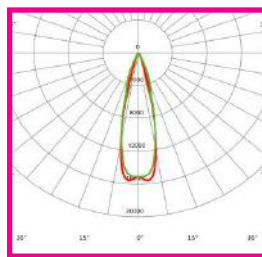

PURE PLATINUM RANGE

LED Street Light Optics

OPTIC OPTIONS

PLST8

MOUNTING ACCESSORIES