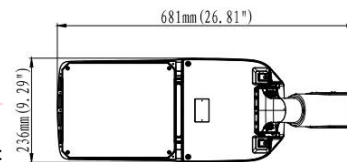

PURE PLATINUM RANGE

LED Street Lights

40W Street Light
PL40WSFL

60W Street Light
PL60WSFL

100W Street Light
PL100WSFL

150W Street Light
PL150WSFL

PRODUCT FEATURES

- Powder coated aluminium alloy body with PC lens or glass cover
- 15° adjustable
- Beam angle options available
- Pole mount or side mount entry

TECHNICAL SPECIFICATIONS

PRODUCT	Platinum Street Light				IK RATING	IK09
ORDERING CODE	PL40WSFL	PL60WSFL	PL100WSFL	PL150WSFL	BEAM ANGLE	See optic options
POWER	40W	60W	100W	150W	DIMMING	Non-dimmable (options available)
FITTING COLOUR	Silver				VOLTAGE	AC220-240V
CCT	4000K (3000K, 5000K optional)				POWER FACTOR	0.94
LUMEN OUTPUT	6400lm	9600lm	16000lm	24000lm	LED TYPE	LED3030
SPIGOT	Ø60mm				OPERATING TEMP	-30°~+50°C
CRI	Ra>70 (Ra>80 optional)				CERTIFICATIONS	
IP RATING	IP66					