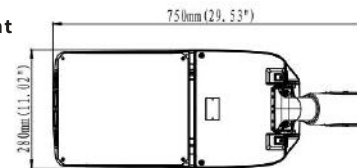

PURE PLATINUM RANGE

LED Street Lights

40W Street Light
PL40WSFL

60W Street Light
PL60WSFL

100W Street Light
PL100WSFL

150W Street Light
PL150WSFL

PRODUCT FEATURES

- Powder coated aluminium alloy body with PC lens or glass cover
- 15° adjustable
- Beam angle options available
- Pole mount or side mount entry

TECHNICAL SPECIFICATIONS

PRODUCT	Platinum Street Light				IK RATING	IK09
ORDERING CODE	PL40WSFL	PL60WSFL	PL100WSFL	PL150WSFL	BEAM ANGLE	See optic options
POWER	40W	60W	100W	150W	DIMMING	Non-dimmable (options available)
FITTING COLOUR	Silver				VOLTAGE	AC220-240V
CCT	4000K (3000K, 5000K optional)				POWER FACTOR	0.94
LUMEN OUTPUT	6400lm	9600lm	16000lm	24000lm	LED TYPE	LED3030
SPIGOT	Ø60mm				OPERATING TEMP	-30°~+50°C
CRI	Ra>70 (Ra>80 optional)				CERTIFICATIONS	
IP RATING	IP66					