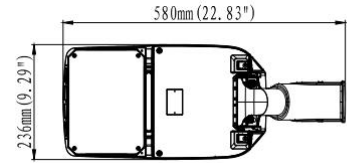

PURE PLATINUM RANGE

LED Street Lights

40W Street Light
PL40WSFL

60W Street Light
PL60WSFL

100W Street Light
PL100WSFL

150W Street Light
PL150WSFL

PRODUCT FEATURES

- Powder coated aluminium alloy body with PC lens or glass cover
- 15° adjustable
- Beam angle options available
- Pole mount or side mount entry

TECHNICAL SPECIFICATIONS

PRODUCT	Platinum Street Light				IK RATING	IK09
ORDERING CODE	PL40WSFL	PL60WSFL	PL100WSFL	PL150WSFL	BEAM ANGLE	See optic options
POWER	40W	60W	100W	150W	DIMMING	Non-dimmable (options available)
FITTING COLOUR	Silver				VOLTAGE	AC220-240V
CCT	4000K (3000K, 5000K optional)				POWER FACTOR	0.94
LUMEN OUTPUT	6400lm	9600lm	16000lm	24000lm	LED TYPE	LED3030
SPIGOT	Ø60mm				OPERATING TEMP	-30°~+50°C
CRI	Ra>70 (Ra>80 optional)				CERTIFICATIONS	
IP RATING	IP66					