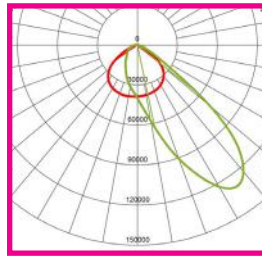

PURE PLATINUM RANGE

LED Street Light Optics

OPTIC OPTIONS

PLST2

MOUNTING ACCESSORIES