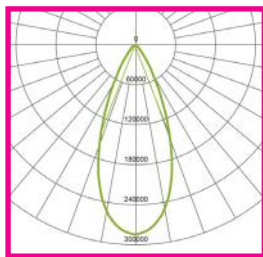

TECHNICAL SPECIFICATIONS

PRODUCT	Platinum Street Light				IK RATING	IK09
ORDERING CODE	PL40WSFL	PL60WSFL	PL100WSFL	PL150WSFL	BEAM ANGLE	See optic options
POWER	40W	60W	100W	150W	DIMMING	Non-dimmable (options available)
FITTING COLOUR	Silver				VOLTAGE	AC220-240V
CCT	4000K (3000K, 5000K optional)				POWER FACTOR	0.94
LUMEN OUTPUT	6400lm	9600lm	16000lm	24000lm	LED TYPE	LED3030
SPIGOT	Ø60mm				OPERATING TEMP	-30°~+50°C
CRI	Ra>70 (Ra>80 optional)				CERTIFICATIONS	
IP RATING	IP66					

PURE PLATINUM RANGE

LED Street Light Optics

OPTIC OPTIONS

PLST1

PLST2

PLST3

PLST4

PLST5