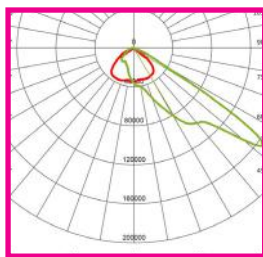

PURE PLATINUM RANGE

LED Street Light Optics

OPTIC OPTIONS

PLST7

MOUNTING ACCESSORIES