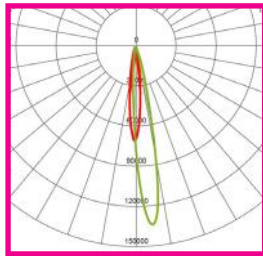

PURE PLATINUM RANGE

LED Street Light Optics

OPTIC OPTIONS

PLST1