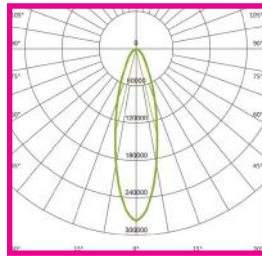

PLSF2
LED3737 130lm/W