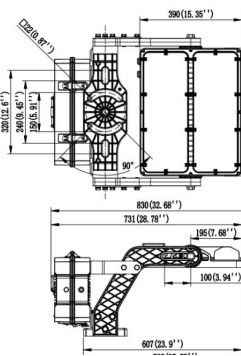

1200W Sports Flood
PLSFL1200