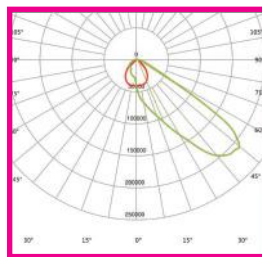

PLSF5
LED5050 150lm/W