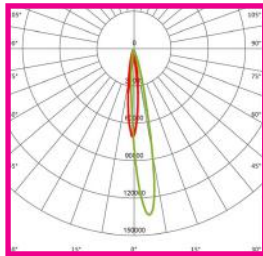

PURE PLATINUM RANGE

Outdoor LED Sports Light Optics and Accessories

OPTIC OPTIONS

PLSF1
LED3737 130lm/W