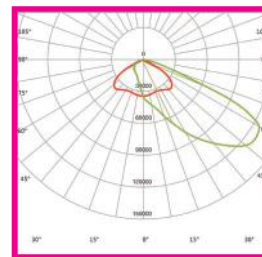

PLSF6
LED5050 150lm/W