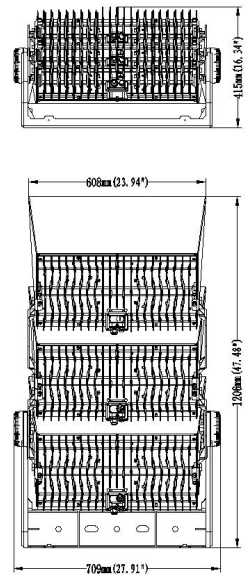

PRODUCT FEATURES

- Powder coated aluminium alloy with PC optical lenses
- Multiple optic options to minimise spill and control glare
- Driver on board option
- Visors optional for light control
- High lumen output

TECHNICAL SPECIFICATIONS

PRODUCT	Platinum Range Sports Flood			IK RATING	IK08
ORDERING CODE	PLSFL600	PLSFL1200	PLSFL1800	BEAM ANGLE	See optic options
POWER	600W	1200W	1800W	DIMMING	Constant Current, DALI and DMX Options
FITTING COLOUR	Black			VOLTAGE	AC220-240V
CCT	5700K (3000K, 4000K optional)			POWER FACTOR	0.92
LUMEN OUTPUT	130lm/W and 150lm/W - See optic options			LED TYPE	LED 3737 / LED 5050
LAMP WEIGHT	8.8Kg	21Kg	36.7Kg	OPERATING TEMP	-30°~+45°C
CRI	Ra>70 (Ra>80 and Ra>90 optional)			CERTIFICATIONS	
IP RATING	IP66