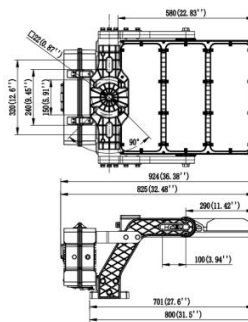

1800W Sports Flood
PLSFL1800