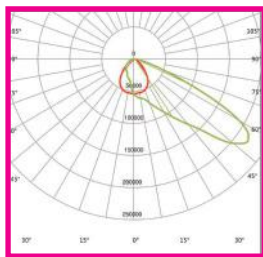

PLSF4
LED5050 150lm/W