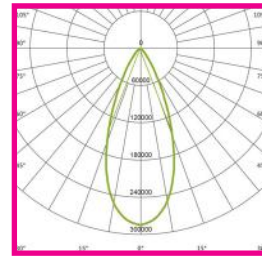

PLSF3
LED3737 130lm/W