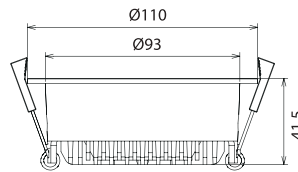

**PURE PLATINUM RANGE**  
Tricolour CCT Gimbal LED Downlights

**13W Gimbal Downlight**  
**PLE13WG**

**PRODUCT FEATURES**

- 25° tilt
- Plastic coated aluminium housing with external driver
- IC-F/IC-4 rated covered and abutted
- CCT selectable 3000K, 4000K, 5700K
- Triac dimmable

**TECHNICAL SPECIFICATIONS**

PRODUCT	Pure ECO Gimbal Downlight	IK RATING	-
ORDERING CODE	<b>PLE13WG</b>	BEAM ANGLE	90°
POWER	13W	DIMMING	Triac Dimming
FITTING COLOUR	White	VOLTAGE	AC220-240V
CCT	CCT Switch 3000K, 4000K, 5700K	POWER FACTOR	0.9
LUMEN OUTPUT	760-900lm	LED TYPE	SMD
CUTOUT	Ø95-100mm	OPERATING TEMP	-20°~+45°C
CRI	Ra>80	CERTIFICATIONS	
IP RATING	IP20 (front) IP20 (back)		