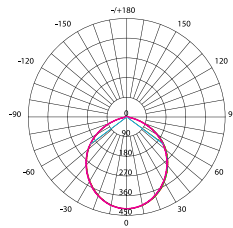

**PURE PLATINUM RANGE**  
Tricolour CCT Gimbal LED Downlights

**13W Gimbal Downlight**  
**PLE13WG**

**PRODUCT FEATURES**

- 25° tilt
- Plastic coated aluminium housing with external driver
- IC-F/IC-4 rated covered and abutted
- CCT selectable 3000K, 4000K, 5700K
- Triac dimmable

**TECHNICAL SPECIFICATIONS**

PRODUCT	Pure ECO Gimbal Downlight	IK RATING	-
ORDERING CODE	<b>PLE13WG</b>	BEAM ANGLE	90°
POWER	13W	DIMMING	Triac Dimming
FITTING COLOUR	White	VOLTAGE	AC220-240V
CCT	CCT Switch 3000K, 4000K, 5700K	POWER FACTOR	0.9
LUMEN OUTPUT	760-900lm	LED TYPE	SMD
CUTOUT	Ø95-100mm	OPERATING TEMP	-20°~+45°C
CRI	Ra>80	CERTIFICATIONS	
IP RATING	IP20 (front) IP20 (back)		