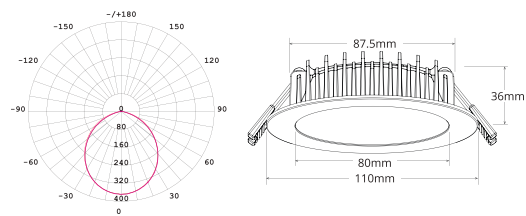

PRODUCT FEATURES

- Recessed or flush low glare diffuser options
- Plastic coated aluminium housing with external driver
- IC-F/IC-4 rated covered and abutted
- CCT selectable 3000K, 4000K, 5700K
- Triac dimmable
- Quick connect installation

QUICK CONNECT
for hardwire
installation

TECHNICAL SPECIFICATIONS

PRODUCT	Flush Diffuser	Recessed Diffuser	IK RATING	-
ORDERING CODE	PLP8WDA	PLP8WDB	BEAM ANGLE	100°
POWER	8W		DIMMING	Triac Dimming
FITTING COLOUR	White		VOLTAGE	AC220-240V
CCT	CCT Switch 3000K, 4000K, 5700K		POWER FACTOR	0.9
LUMEN OUTPUT	800-920lm	780-910lm	LED TYPE	SMD
CUTOUT	Ø90mm		OPERATING TEMP	-20°~+40°C
CRI	Ra>80		CERTIFICATIONS	
IP RATING	IP54 (front) IP20 (back)			

ROHS

IC-F
ABUTTED & COVERED

SAA