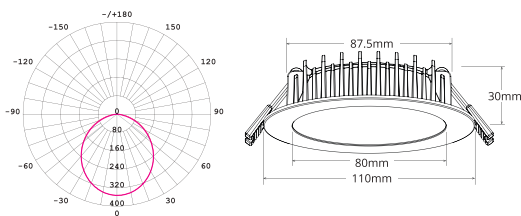

8W Platinum Downlight

Recessed Diffuser

PLP8WDB