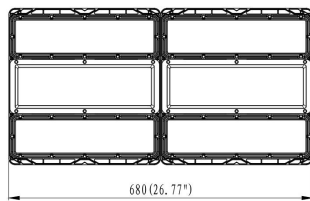

PURE PLATINUM RANGE

Linear LED High Bay Light

200W Platinum Linear High Bay
PLPHB200

PRODUCT FEATURES

- Powder coated aluminium body with PC lens
- Low glare
- Loop hanging or ceiling mount options
- Standard non-dimmable, dimming and smart control options available

MOUNTING ACCESSORIES

PLPHBS
Suspension Chain

PLPHBB
60° Rotatable Bracket

PLPHBSR
Safety Rope

TECHNICAL SPECIFICATIONS

PRODUCT	Platinum Linear High Bay	IK RATING	IK10
ORDERING CODE	PLPHB200	BEAM ANGLE	120° (options available)
POWER	200W	DIMMING	Non-dimmable (options available)
FITTING COLOUR	Black	VOLTAGE	AC220-240V
CCT	5000K	POWER FACTOR	0.91
LUMEN OUTPUT	32000lm	LED TYPE	LED 3030
LAMP WEIGHT	7Kg	OPERATING TEMP	-30°~+50°C
CRI	Ra>70	CERTIFICATIONS	  
IP RATING	IP66		