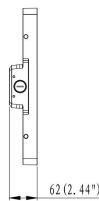

PURE PLATINUM RANGE

Linear LED High Bay Light

200W Platinum Linear High Bay
PLPHB200

PRODUCT FEATURES

- Powder coated aluminium body with PC lens
- Low glare
- Loop hanging or ceiling mount options
- Standard non-dimmable, dimming and smart control options available

MOUNTING ACCESSORIES

PLPHBS
Suspension Chain

PLPHBB
60° Rotatable Bracket

PLPHBSR
Safety Rope

TECHNICAL SPECIFICATIONS

PRODUCT	Platinum Linear High Bay	IK RATING	IK10
ORDERING CODE	PLPHB200	BEAM ANGLE	120° (options available)
POWER	200W	DIMMING	Non-dimmable (options available)
FITTING COLOUR	Black	VOLTAGE	AC220-240V
CCT	5000K	POWER FACTOR	0.91
LUMEN OUTPUT	32000lm	LED TYPE	LED 3030
LAMP WEIGHT	7Kg	OPERATING TEMP	-30°~+50°C
CRI	Ra>70	CERTIFICATIONS	  
IP RATING	IP66		