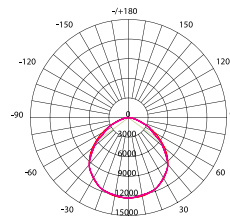

PRODUCT FEATURES

- Powder coated aluminium body with PC lens
- Low glare
- Loop hanging or ceiling mount options
- Standard non-dimmable, dimming and smart control options available

MOUNTING ACCESSORIES

TECHNICAL SPECIFICATIONS

PRODUCT	Platinum Linear High Bay	IK RATING	IK10
ORDERING CODE	PLPHB200	BEAM ANGLE	120° (options available)
POWER	200W	DIMMING	Non-dimmable (options available)
FITTING COLOUR	Black	VOLTAGE	AC220-240V
CCT	5000K	POWER FACTOR	0.91
LUMEN OUTPUT	32000lm	LED TYPE	LED 3030
LAMP WEIGHT	7Kg	OPERATING TEMP	-30°~+50°C
CRI	Ra>70	CERTIFICATIONS	
IP RATING	IP66