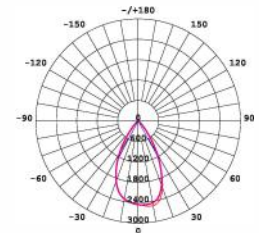

PURE PENDANT LIGHT

Hanging LED Pendant Light

10W Pendant Light
Black
PLPB10

10W Pendant Light
White
PLPW10

PRODUCT FEATURES

- Low glare design 60° lens standard, 24° and 36° optional
- Suspended pendant light
- Aluminium body with PMMA diffuser
- CCT selectable 3000K, 4000K, 5000K
- CRI>90
- 240V - hard wire

24° Lens
PLTLL24

36° Lens
PLTLL36

60° Lens
Standard

TECHNICAL SPECIFICATIONS

PRODUCT	Black	White	IK RATING	IK06
ORDERING CODE	PLPB10	PLPW10	BEAM ANGLE	60°
POWER	10W		DIMMING	Triac Dimming
FITTING COLOUR	Black / White		VOLTAGE	AC220-240V
CCT	CCT Switch 3000K, 4000K, 5000K		POWER FACTOR	0.9
LUMEN OUTPUT	750-950lm		LED TYPE	COB
DIMENSIONS	Ø65mm x 1265mm		OPERATING TEMP	-20°~+40°C
CRI	Ra>90		CERTIFICATIONS	
IP RATING	IP20			