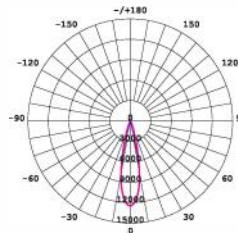

PURE PENDANT LIGHT

Hanging LED Pendant Light

10W Pendant Light
Black
PLPB10

10W Pendant Light
White
PLPW10

PRODUCT FEATURES

- Low glare design 60° lens standard, 24° and 36° optional
- Suspended pendant light
- Aluminium body with PMMA diffuser
- CCT selectable 3000K, 4000K, 5000K
- CRI>90
- 240V - hard wire

24° Lens
PLTLL24

36° Lens
PLTLL36

60° Lens
Standard

TECHNICAL SPECIFICATIONS

PRODUCT	Black	White	IK RATING	IK06
ORDERING CODE	PLPB10	PLPW10	BEAM ANGLE	60°
POWER	10W		DIMMING	Triac Dimming
FITTING COLOUR	Black / White		VOLTAGE	AC220-240V
CCT	CCT Switch 3000K, 4000K, 5000K		POWER FACTOR	0.9
LUMEN OUTPUT	750-950lm		LED TYPE	COB
DIMENSIONS	Ø65mm x 1265mm		OPERATING TEMP	-20°~+40°C
CRI	Ra>90		CERTIFICATIONS	
IP RATING	IP20			