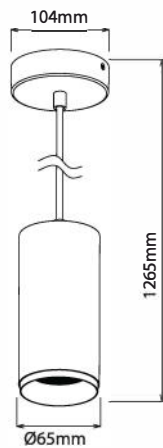

PURE PENDANT LIGHT

Hanging LED Pendant Light

10W Pendant Light
Black
PLPB10

10W Pendant Light
White
PLPW10

PRODUCT FEATURES

- Low glare design 60° lens standard, 24° and 36° optional
- Suspended pendant light
- Aluminium body with PMMA diffuser
- CCT selectable 3000K, 4000K, 5000K
- CRI>90
- 240V - hard wire

24° Lens
PLTLL24

36° Lens
PLTLL36

60° Lens
Standard

TECHNICAL SPECIFICATIONS

PRODUCT	Black	White	IK RATING	IK06
ORDERING CODE	PLPB10	PLPW10	BEAM ANGLE	60°
POWER	10W		DIMMING	Triac Dimming
FITTING COLOUR	Black / White		VOLTAGE	AC220-240V
CCT	CCT Switch 3000K, 4000K, 5000K		POWER FACTOR	0.9
LUMEN OUTPUT	750-950lm		LED TYPE	COB
DIMENSIONS	Ø65mm x 1265mm		OPERATING TEMP	-20°~+40°C
CRI	Ra>90		CERTIFICATIONS	
IP RATING	IP20			