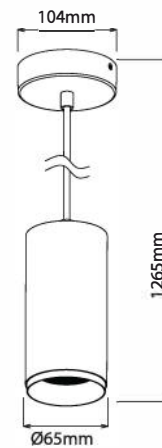

PURE PENDANT LIGHT

Hanging LED Pendant Light

10W Pendant Light
Black
PLPB10

10W Pendant Light
White
PLPW10

PRODUCT FEATURES

- Low glare design 60° lens standard, 24° and 36° optional
- Suspended pendant light
- Aluminium body with PMMA diffuser
- CCT selectable 3000K, 4000K, 5000K
- CRI>90
- 240V - hard wire

24° Lens
PLTLL24

36° Lens
PLTLL36

60° Lens
Standard

TECHNICAL SPECIFICATIONS

PRODUCT	Black	White	IK RATING	IK06
ORDERING CODE	PLPB10	PLPW10	BEAM ANGLE	60°
POWER	10W		DIMMING	Triac Dimming
FITTING COLOUR	Black / White		VOLTAGE	AC220-240V
CCT	CCT Switch 3000K, 4000K, 5000K		POWER FACTOR	0.9
LUMEN OUTPUT	750-950lm		LED TYPE	COB
DIMENSIONS	Ø65mm x 1265mm		OPERATING TEMP	-20°~+40°C
CRI	Ra>90		CERTIFICATIONS	
IP RATING	IP20			