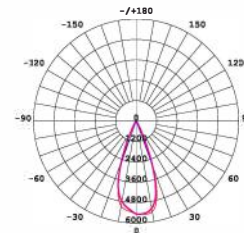

PURE PENDANT LIGHT

Hanging LED Pendant Light

10W Pendant Light
Black
PLPB10

10W Pendant Light
White
PLPW10

PRODUCT FEATURES

- Low glare design 60° lens standard, 24° and 36° optional
- Suspended pendant light
- Aluminium body with PMMA diffuser
- CCT selectable 3000K, 4000K, 5000K
- CRI>90
- 240V - hard wire

24° Lens
PLTLL24

36° Lens
PLTLL36

60° Lens
Standard

TECHNICAL SPECIFICATIONS

PRODUCT	Black	White	IK RATING	IK06
ORDERING CODE	PLPB10	PLPW10	BEAM ANGLE	60°
POWER	10W		DIMMING	Triac Dimming
FITTING COLOUR	Black / White		VOLTAGE	AC220-240V
CCT	CCT Switch 3000K, 4000K, 5000K		POWER FACTOR	0.9
LUMEN OUTPUT	750-950lm		LED TYPE	COB
DIMENSIONS	Ø65mm x 1265mm		OPERATING TEMP	-20°~+40°C
CRI	Ra>90		CERTIFICATIONS	
IP RATING	IP20			