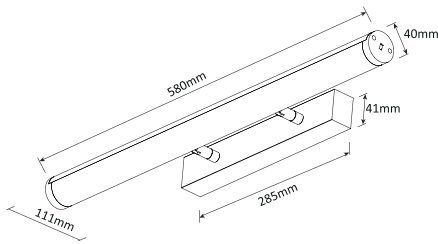

PURE MIRROR LIGHT

LED Mirror Light

10W Mirror Light
PLMLB10 - Black
PLMLW10 - White

20W Mirror Light
PLMLB20 - Black
PLMLW20 - White

PRODUCT FEATURES

- Aluminium body with PC diffuser
- Tilttable to help eliminate shadows
- CCT selectable 3000K, 4000K, 5000K
- Provides uniform light output using SMD technology

TECHNICAL SPECIFICATIONS

PRODUCT	10W Mirror Light		20W Mirror Light		IK RATING	IK08
ORDERING CODE	PLMLB10	PLMLW10	PLMLB20	PLMLW20	BEAM ANGLE	120°
POWER	10W	10W	20W	20W	DIMMING	Non-dimmable
FITTING COLOUR	Black	White	Black	White	VOLTAGE	AC220-240V
CCT	CCT Switch 3000K, 4000K, 5000K				POWER FACTOR	0.9
LUMEN OUTPUT	1020-1150lm		2100-2430lm		LED TYPE	SMD
DIMENSIONS	580 X 41 X 111mm		1140 X 41 X 111mm		OPERATING TEMP	-20°~+45°C
CRI	Ra>80				CERTIFICATIONS	
IP RATING	IP40					