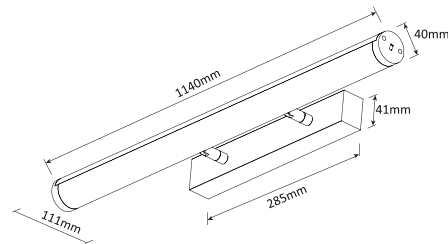

PURE MIRROR LIGHT

LED Mirror Light

10W Mirror Light
PLMLB10 - Black
PLMLW10 - White

20W Mirror Light
PLMLB20 - Black
PLMLW20 - White

PRODUCT FEATURES

- Aluminium body with PC diffuser
- Tilttable to help eliminate shadows
- CCT selectable 3000K, 4000K, 5000K
- Provides uniform light output using SMD technology

TECHNICAL SPECIFICATIONS

PRODUCT	10W Mirror Light		20W Mirror Light		IK RATING	IK08
ORDERING CODE	PLMLB10	PLMLW10	PLMLB20	PLMLW20	BEAM ANGLE	120°
POWER	10W	10W	20W	20W	DIMMING	Non-dimmable
FITTING COLOUR	Black	White	Black	White	VOLTAGE	AC220-240V
CCT	CCT Switch 3000K, 4000K, 5000K				POWER FACTOR	0.9
LUMEN OUTPUT	1020-1150lm		2100-2430lm		LED TYPE	SMD
DIMENSIONS	580 X 41 X 111mm		1140 X 41 X 111mm		OPERATING TEMP	-20°~+45°C
CRI	Ra>80				CERTIFICATIONS	
IP RATING	IP40					