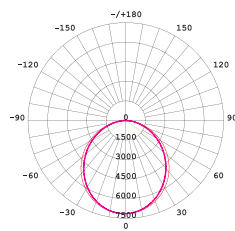

PURE HIGH BAY RANGE

Linear LED High Bay Lights

200W Linear High Bay
CW-HBZ-200W

PRODUCT FEATURES

- Aluminium body with PC lens
- Loop hanging
- High lumen output

MOUNTING ACCESSORIES

PLHBS
Safety Chain

TECHNICAL SPECIFICATIONS

PRODUCT	Linear High Bay	IK RATING	IK08
ORDERING CODE	CW-HBZ-200W	BEAM ANGLE	120°
POWER	200W	DIMMING	Non-dimmable
FITTING COLOUR	White	VOLTAGE	AC220-240V
CCT	6000K	POWER FACTOR	0.95
LUMEN OUTPUT	21000lm	LED TYPE	LED2835
LAMP WEIGHT	7Kg	OPERATING TEMP	-20°~+40°C
CRI	Ra>80	CERTIFICATIONS	
IP RATING	IP40		