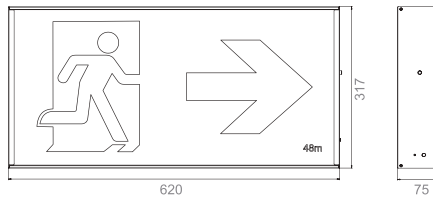

PURE EMERGENCY RANGE

Jumbo LED Exit Lights

Jumbo Exit Light
PLEX4JW

PRODUCT FEATURES

- AS/NZS compliant
- Long-life LiFePO4 battery
- 48M Classification
- Single Sided
- Maintained

DIRECTIONAL SIGNS INCLUDED

TECHNICAL SPECIFICATIONS

PRODUCT	Jumbo Exit	IK RATING	IK06
ORDERING CODE	PLEX4JW	TEST MODE	Manual test
POWER	5W	DIMMING	Non-dimmable
FITTING COLOUR	White	VOLTAGE	AC220-240V
CHARGE	16 Hours	POWER FACTOR	0.9
DISCHARGE	>2 Hours	LED TYPE	SMD 2835
CLASSIFICATION	48m	OPERATING TEMP	-0°~+45°C
BATTERY	LiFePO4 6.4V3200mAh	CERTIFICATIONS	
IP RATING	IP20		