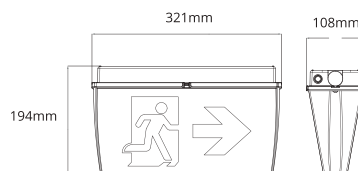

PURE EMERGENCY RANGE

IP65 LED Exit Lights

IP65 Surface Mount Exit Light
PLEX3WIP

PRODUCT FEATURES

- AS/NZS compliant
- IP65 rated
- Long-life LiFePO4 battery
- 24M Classification
- Double Sided
- Maintained

DIRECTIONAL SIGNS INCLUDED

TECHNICAL SPECIFICATIONS

PRODUCT	IP65 Exit Light	IK RATING	IK06
ORDERING CODE	PLEX3WIP	TEST MODE	Manual test
POWER	2W	DIMMING	Non-dimmable
FITTING COLOUR	White	VOLTAGE	AC220-240V
CHARGE	16 Hours	POWER FACTOR	0.3
DISCHARGE	>2 Hours	LED TYPE	SMD2835
CLASSIFICATION	24m	OPERATING TEMP	-0°~+45°C
BATTERY	LiFePO4 6.4V1500mAh	CERTIFICATIONS	  
IP RATING	IP65		