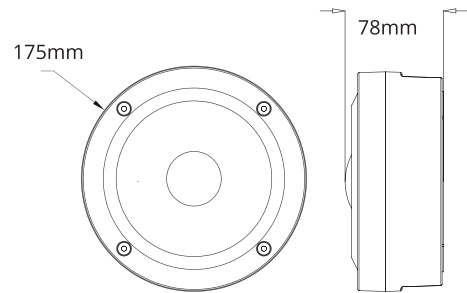

PURE EMERGENCY RANGE

IP65 LED Emergency Lights

IP65 Recessed Emergency Light
PLEM4WIP

IP65 Surface Emergency Light
PLEM5WIP

PRODUCT FEATURES

- AS/NZS compliant
- Long-life LiFePO4 battery
- D63 classification
- Non-maintained
- IP65 rated

TECHNICAL SPECIFICATIONS

PRODUCT	Recessed Mount	Surface Mount	FITTING COLOUR	White
ORDERING CODE	PLEM4WIP	PLEM5WIP	TEST MODE	Manual test
POWER	3W		DIMMING	Non-dimmable
LUMEN OUTPUT	750lm	500lm	VOLTAGE	AC220-240V
CHARGE	16 Hours		POWER FACTOR	0.3
DISCHARGE	>2 Hours		LED TYPE	SMD2835
CLASSIFICATION	D63		OPERATING TEMP	-0°~+45°C
BATTERY	LiFePO4 6.4V1500mAh		CERTIFICATIONS	
IP RATING	IP65			