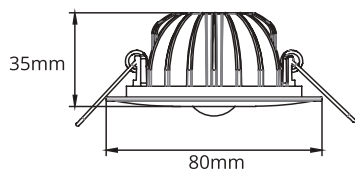

PURE EMERGENCY RANGE

IP65 LED Emergency Lights

IP65 Recessed Emergency Light
PLEM4WIP

IP65 Surface Emergency Light
PLEM5WIP

PRODUCT FEATURES

- AS/NZS compliant
- Long-life LiFePO4 battery
- D63 classification
- Non-maintained
- IP65 rated

TECHNICAL SPECIFICATIONS

PRODUCT	Recessed Mount	Surface Mount	FITTING COLOUR	White
ORDERING CODE	PLEM4WIP	PLEM5WIP	TEST MODE	Manual test
POWER	3W		DIMMING	Non-dimmable
LUMEN OUTPUT	750lm	500lm	VOLTAGE	AC220-240V
CHARGE	16 Hours		POWER FACTOR	0.3
DISCHARGE	>2 Hours		LED TYPE	SMD2835
CLASSIFICATION	D63		OPERATING TEMP	-0°~+45°C
BATTERY	LiFePO4 6.4V1500mAh		CERTIFICATIONS	
IP RATING	IP65			