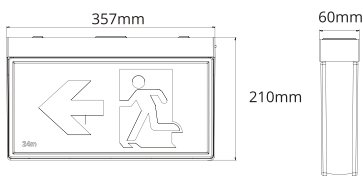

PURE EMERGENCY RANGE

LED Exit Lights

Surface Mount Exit Light
PLEX1W

Surface Mount Blade Exit Light
PLEX2W

PRODUCT FEATURES

- AS/NZS compliant
- Long-life LiFePO4 battery
- 24M Classification
- Double Sided
- Maintained

DIRECTIONAL SIGNS INCLUDED

TECHNICAL SPECIFICATIONS

PRODUCT	Surface Mount	Surface Mount Blade	IK RATING	IK06
ORDERING CODE	PLEX1W	PLEX2W	TEST MODE	Manual test
POWER	1W		DIMMING	Non-dimmable
FITTING COLOUR	White		VOLTAGE	AC220-240V
CHARGE	16 Hours		POWER FACTOR	0.3
DISCHARGE	>2 Hours		LED TYPE	SMD2835
CLASSIFICATION	24m		OPERATING TEMP	-0°~+45°C
BATTERY	LiFePO4 3.2V600mAh		CERTIFICATIONS	
IP RATING	IP20			