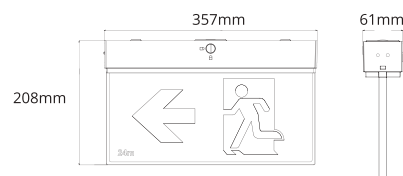

PURE EMERGENCY RANGE

LED Exit Lights

Surface Mount Exit Light
PLEX1W

Surface Mount Blade Exit Light
PLEX2W

PRODUCT FEATURES

- AS/NZS compliant
- Long-life LiFePO4 battery
- 24M Classification
- Double Sided
- Maintained

DIRECTIONAL SIGNS INCLUDED

TECHNICAL SPECIFICATIONS

PRODUCT	Surface Mount	Surface Mount Blade	IK RATING	IK06
ORDERING CODE	PLEX1W	PLEX2W	TEST MODE	Manual test
POWER	1W		DIMMING	Non-dimmable
FITTING COLOUR	White		VOLTAGE	AC220-240V
CHARGE	16 Hours		POWER FACTOR	0.3
DISCHARGE	>2 Hours		LED TYPE	SMD2835
CLASSIFICATION	24m		OPERATING TEMP	-0°~+45°C
BATTERY	LiFePO4 3.2V600mAh		CERTIFICATIONS	
IP RATING	IP20			