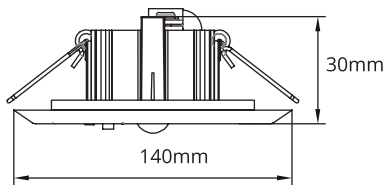

PURE EMERGENCY RANGE

LED Emergency Lights

Recessed Emergency Light
PLEM3W

Surface Emergency Light
PLEM2W

PRODUCT FEATURES

- AS/NZS compliant
- Long-life LiFePO4 battery
- D63 classification
- Non-maintained

TECHNICAL SPECIFICATIONS

PRODUCT	Recessed Mount	Surface Mount	FITTING COLOUR	White
ORDERING CODE	PLEM3W	PLEM2W	TEST MODE	Manual test
POWER	3W		DIMMING	Non-dimmable
LUMEN OUTPUT	280lm		VOLTAGE	AC220-240V
CHARGE	16 Hours		POWER FACTOR	0.3
DISCHARGE	>2 Hours		LED TYPE	SMD 2835
CLASSIFICATION	D63		OPERATING TEMP	-0°~+45°C
BATTERY	LiFePO4 6.4V1500mAh		CERTIFICATIONS	
IP RATING	IP20			