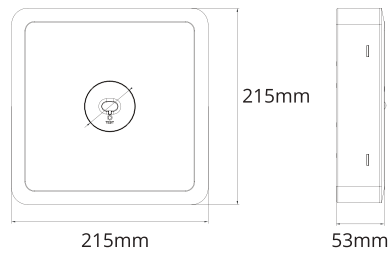

PURE EMERGENCY RANGE

LED Emergency Lights

Recessed Emergency Light
PLEM3W

Surface Emergency Light
PLEM2W

PRODUCT FEATURES

- AS/NZS compliant
- Long-life LiFePO4 battery
- D63 classification
- Non-maintained

TECHNICAL SPECIFICATIONS

PRODUCT	Recessed Mount	Surface Mount	FITTING COLOUR	White
ORDERING CODE	PLEM3W	PLEM2W	TEST MODE	Manual test
POWER	3W		DIMMING	Non-dimmable
LUMEN OUTPUT	280lm		VOLTAGE	AC220-240V
CHARGE	16 Hours		POWER FACTOR	0.3
DISCHARGE	>2 Hours		LED TYPE	SMD 2835
CLASSIFICATION	D63		OPERATING TEMP	-0°~+45°C
BATTERY	LiFePO4 6.4V1500mAh		CERTIFICATIONS	
IP RATING	IP20			