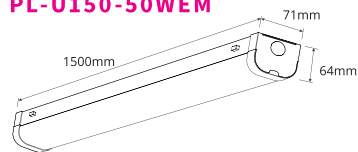

PURE EMERGENCY RANGE

LED Emergency Batten Light

50W Emergency Batten Light
PL-U150-50WEM

PRODUCT FEATURES

- Low profile slim batten light
- Metal housing with PC diffuser and remote driver
- 4 Fast release buttons for easy installation
- CCT selectable 4000K, 6000K

EMERGENCY SPECIFICATIONS

CHARGE	24 hours
DISCHARGE	>3 hours
EM. POWER	3W
LUMEN OUTPUT	3300lm

TECHNICAL SPECIFICATIONS

PRODUCT	Emergency Batten
ORDERING CODE	PL-U150-50WEM
POWER	50W
FITTING COLOUR	White
CCT	CCT Switch 4000K, 6000K
LUMEN OUTPUT	5500-6100lm
DIMENSIONS	1500 X 71 X 64mm
CRI	Ra>80
IP RATING	IP20
IK RATING	IK08
BEAM ANGLE	120°
DIMMING	Non-dimmable
VOLTAGE	AC220-240V
POWER FACTOR	0.9
LED TYPE	SMD
OPERATING TEMP	-20°~+45°C
CERTIFICATIONS	