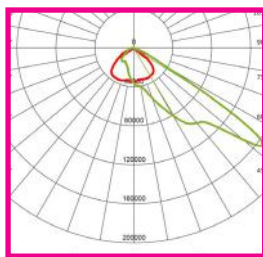

PURE ECO RANGE

LED Street Light Optics

OPTIC OPTIONS

PLST7