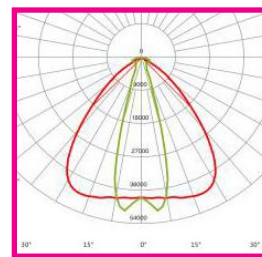

PURE ECO RANGE

LED Street Light Optics

OPTIC OPTIONS

PLST9