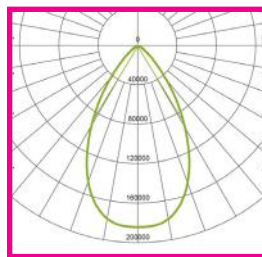

PURE ECO RANGE

LED Street Light Optics

OPTIC OPTIONS

PLST5