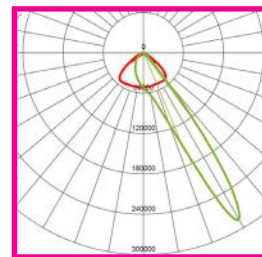

PURE ECO RANGE

LED Street Light Optics

OPTIC OPTIONS

PLST1

PLST2

PLST3

PLST4

PLST5