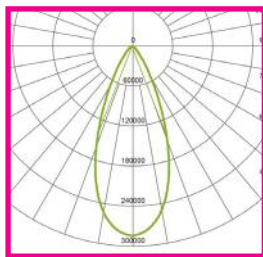

PURE ECO RANGE

LED Street Light Optics

OPTIC OPTIONS

PLST4