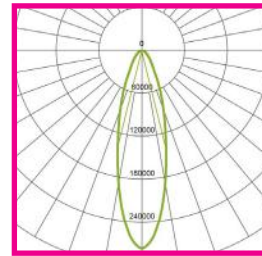

PURE ECO RANGE

LED Street Light Optics

OPTIC OPTIONS

PLST1

PLST2

PLST3

PLST4

PLST5