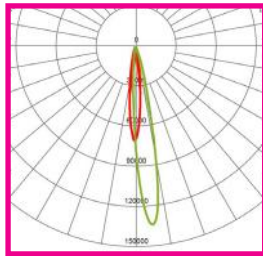

PURE ECO RANGE

LED Street Light Optics

OPTIC OPTIONS

PLST1