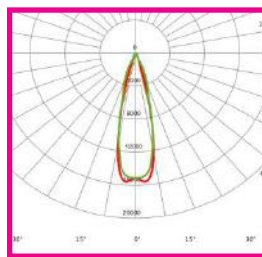

PURE ECO RANGE

LED Street Light Optics

OPTIC OPTIONS

PLST8