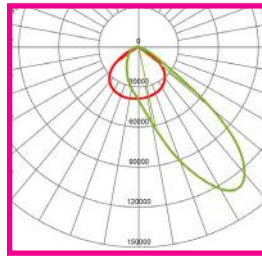

PURE ECO RANGE

LED Street Light Optics

OPTIC OPTIONS

PLST2