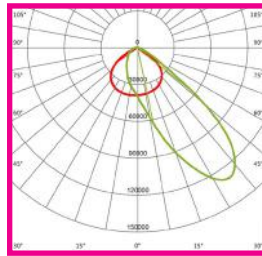

PLES2
LED5050 160lm/W