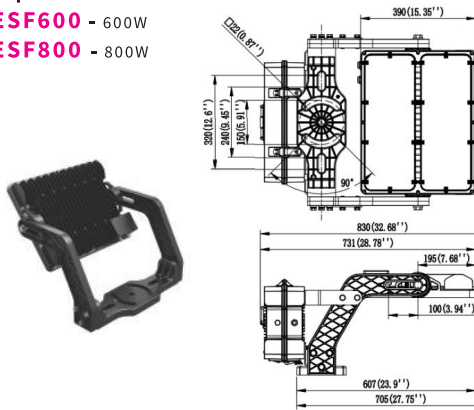

### Eco Sports Flood

- PLESF600** - 600W
- PLESF800** - 800W

### TECHNICAL SPECIFICATIONS

PRODUCT	Eco Sports Range				IK RATING	IK08
ORDERING CODE	PLESF600	PLESF800	PLESF1000	PLESF1200	BEAM ANGLE	See optic options
POWER	600W	800W	1000W	1200W	DIMMING	Dimmable, DALI and DMX Options
FITTING COLOUR	Black				VOLTAGE	AC220-240V
CCT	5000K (4000K, 5700K optional)				POWER FACTOR	0.92
LUMEN OUTPUT	140lm/W and 160lm/W - See optic options				LED TYPE	LED 3737 / LED 5050
LAMP WEIGHT	26Kg	29.8Kg	33.2Kg	33.2Kg	OPERATING TEMP	-30°~+40°C
CRI	Ra>70 (Ra>80 and Ra>90 optional)				CERTIFICATIONS	
IP RATING	IP66					