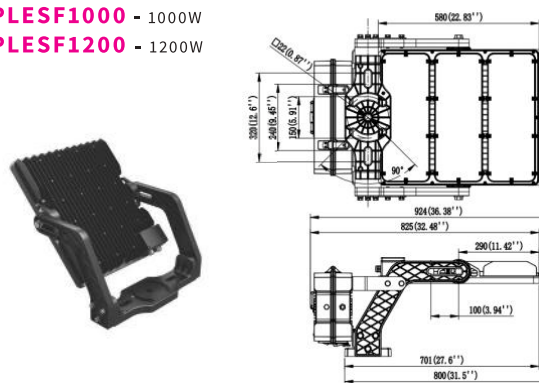

Eco Sports Flood

- **PLESF1000** - 1000W
- **PLESF1200** - 1200W

PRODUCT FEATURES

- Powder coated aluminium alloy with glass/PC optical lenses
- Multiple optic options to minimise spill and control glare
- Driver on board option
- Vertical and horizontal adjustable
- High lumen output

TECHNICAL SPECIFICATIONS

PRODUCT	Eco Sports Range				IK RATING	IK08
ORDERING CODE	PLESF600	PLESF800	PLESF1000	PLESF1200	BEAM ANGLE	See optic options
POWER	600W	800W	1000W	1200W	DIMMING	Dimmable, DALI and DMX Options
FITTING COLOUR	Black				VOLTAGE	AC220-240V
CCT	5000K (4000K, 5700K optional)				POWER FACTOR	0.92
LUMEN OUTPUT	140lm/W and 160lm/W - See optic options				LED TYPE	LED 3737 / LED 5050
LAMP WEIGHT	26Kg	29.8Kg	33.2Kg	33.2Kg	OPERATING TEMP	-30°~+40°C
CRI	Ra>70 (Ra>80 and Ra>90 optional)				CERTIFICATIONS	
IP RATING	IP66