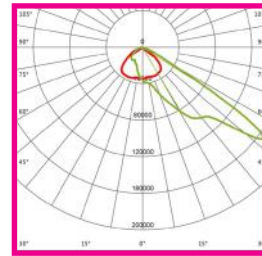

PLES3
LED3737 140lm/W