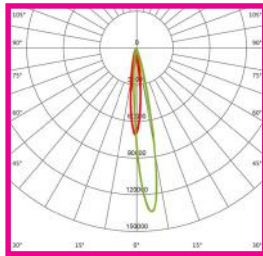

PURE ECO RANGE

Outdoor LED Sports Light Optics and Accessories

OPTIC OPTIONS

PLES1
LED3737 140lm/W