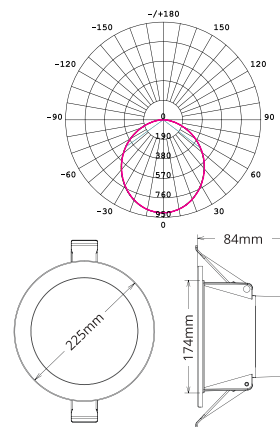

20W ECO Downlight
PLE20WD

PRODUCT FEATURES

- Flush low glare diffuser
- Plastic coated aluminium housing with built-in driver
- IC-F/IC-4 rated covered and abutted
- CCT selectable 3000K, 4000K, 5700K
- Triac dimmable
- Flex and plug

TECHNICAL SPECIFICATIONS

PRODUCT	PURE ECO Downlight		IK RATING	-
ORDERING CODE	PLE16WD	PLE20WD	BEAM ANGLE	90°
POWER	16W	20W	DIMMING	Triac Dimming
FITTING COLOUR	White		VOLTAGE	AC220-240V
CCT	CCT Switch 3000K, 4000K, 5700K		POWER FACTOR	0.9
LUMEN OUTPUT	1520-1840lm	1820-2200lm	LED TYPE	SMD
CUTOUT	Ø160-170mm	Ø200-210mm	OPERATING TEMP	-20°~+45°C
CRI	Ra>80		CERTIFICATIONS	
IP RATING	IP54 (front) IP40 (back)