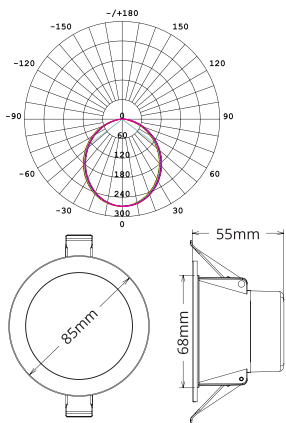

7W ECO Downlight
PLE7WD