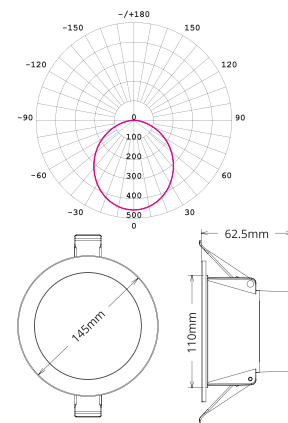

13W ECO Downlight
PLE13WD

PRODUCT FEATURES

- Flush low glare diffuser
- Plastic coated aluminium housing with built-in driver
- IC-F/IC-4 rated covered and abutted
- CCT selectable 3000K, 4000K, 5700K
- Triac dimmable
- Flex and plug

TECHNICAL SPECIFICATIONS

PRODUCT	PURE ECO Downlight			IK RATING	-
ORDERING CODE	PLE7WD	PLE10WD	PLE13WD	BEAM ANGLE	90°
POWER	7W	10W	13W	DIMMING	Triac Dimming
FITTING COLOUR	White			VOLTAGE	AC220-240V
CCT	CCT Switch 3000K, 4000K, 5700K			POWER FACTOR	0.9
LUMEN OUTPUT	550-620lm	800-880lm	1050-1210lm	LED TYPE	SMD
CUTOUT	Ø70-75mm	Ø90-95mm	Ø120-130mm	OPERATING TEMP	-20°~+45°C
CRI	Ra>80			CERTIFICATIONS	
IP RATING	IP54 (front) IP40 (back)