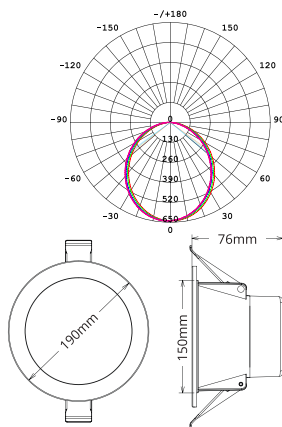

16W ECO Downlight
PLE16WD