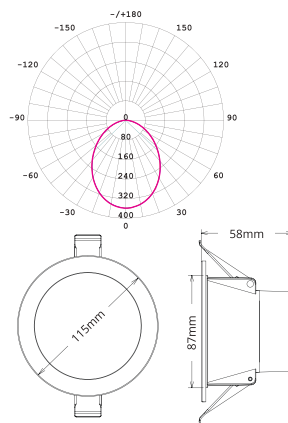

10W ECO Downlight
PLE10WD