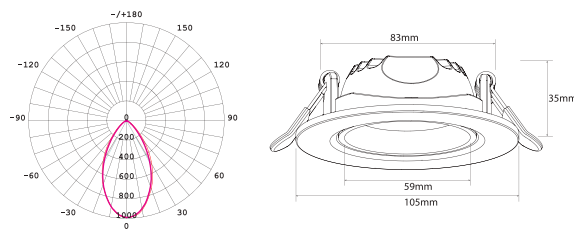

PURE ECO RANGE

Tricolour CCT Gimbal LED Downlights

9W Gimbal Downlight
PLP9WG

PRODUCT FEATURES

- 25° tilt
- Plastic coated aluminium housing with external driver
- IC-F/IC-4 rated covered and abutted
- CCT selectable 3000K, 4000K, 5700K
- Triac dimmable
- Flex and plug

TECHNICAL SPECIFICATIONS

PRODUCT	PURE Platinum Gimbal Downlight	IK RATING	-
ORDERING CODE	PLP9WG	BEAM ANGLE	60°
POWER	9W	DIMMING	Triac Dimming
FITTING COLOUR	White	VOLTAGE	AC220-240V
CCT	CCT Switch 3000K, 4000K, 5700K	POWER FACTOR	0.85
LUMEN OUTPUT	850-950lm	LED TYPE	SMD
CUTOUT	Ø85-95mm	OPERATING TEMP	-20°~+40°C
CRI	Ra>80	CERTIFICATIONS	  
IP RATING	IP40 (front) IP20 (back)		