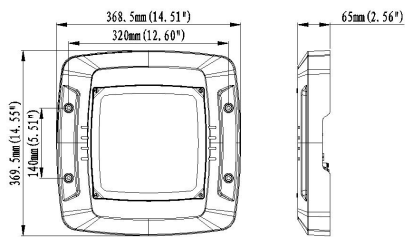

PRODUCT FEATURES

- Powder coated aluminium body with tempered glass lens
- Surface mount
- High lumen output
- Ideal for petrol stations

TECHNICAL SPECIFICATIONS

PRODUCT	Canopy Light	IK RATING	IK08
ORDERING CODE	PLCL120W	BEAM ANGLE	90°
POWER	120W	DIMMING	Non-dimmable
FITTING COLOUR	White	VOLTAGE	AC220-240V
CCT	4000K	POWER FACTOR	0.9
LUMEN OUTPUT	18000lm	LED TYPE	LED2835
LAMP WEIGHT	4Kg	OPERATING TEMP	-30°~+50°C
CRI	Ra>70	CERTIFICATIONS	
IP RATING	IP65