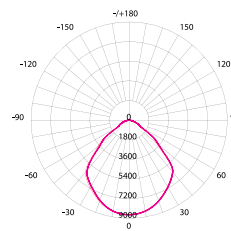

PURE CANOPY LIGHT

LED Canopy Light

120W Canopy Light
PLCL120W

PRODUCT FEATURES

- Powder coated aluminium body with tempered glass lens
- Surface mount
- High lumen output
- Ideal for petrol stations

TECHNICAL SPECIFICATIONS

PRODUCT	Canopy Light	IK RATING	IK08
ORDERING CODE	PLCL120W	BEAM ANGLE	90°
POWER	120W	DIMMING	Non-dimmable
FITTING COLOUR	White	VOLTAGE	AC220-240V
CCT	4000K	POWER FACTOR	0.9
LUMEN OUTPUT	18000lm	LED TYPE	LED2835
LAMP WEIGHT	4Kg	OPERATING TEMP	-30°~+50°C
CRI	Ra>70	CERTIFICATIONS	  
IP RATING	IP65		