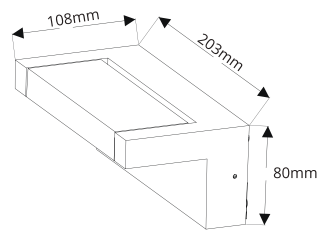

PURE WALL LIGHT RANGE

Outdoor Adjustable LED Wall Lights

10W Adjustable Wall Light
Black
PLWLTB10

10W Adjustable Wall Light
White
PLWLTW10

PRODUCT FEATURES

- Aluminium body with multi-louvered frosted tempered glass
- 240° swivel
- 240V - hardwire

TECHNICAL SPECIFICATIONS

PRODUCT	Black	White	IK RATING	IK06
ORDERING CODE	PLWLTB10	PLWLTW10	BEAM ANGLE	90°
POWER	10W		DIMMING	Non-dimmable
FITTING COLOUR	Black / White		VOLTAGE	AC220-240V
CCT	3000K		POWER FACTOR	0.9
LUMEN OUTPUT	1100lm		LED TYPE	SMD
DIMENSIONS	203 X 108 X 80mm		OPERATING TEMP	-20°~+45°C
CRI	Ra>80		CERTIFICATIONS	
IP RATING	IP65			