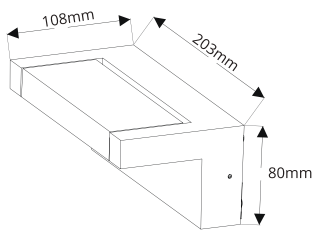

PURE WALL LIGHT RANGE

Outdoor Adjustable LED Wall Lights

10W Adjustable Wall Light
Black
PLWLTB10

10W Adjustable Wall Light
White
PLWLTW10

PRODUCT FEATURES

- Aluminium body with multi-louvered frosted tempered glass
- 240° swivel
- 240V - hardwire

TECHNICAL SPECIFICATIONS

PRODUCT	Black	White	IK RATING	IK06
ORDERING CODE	PLWLTB10	PLWLTW10	BEAM ANGLE	90°
POWER	10W		DIMMING	Non-dimmable
FITTING COLOUR	Black / White		VOLTAGE	AC220-240V
CCT	3000K		POWER FACTOR	0.9
LUMEN OUTPUT	1100lm		LED TYPE	SMD
DIMENSIONS	203 X 108 X 80mm		OPERATING TEMP	-20°~+45°C
CRI	Ra>80		CERTIFICATIONS	
IP RATING	IP65			