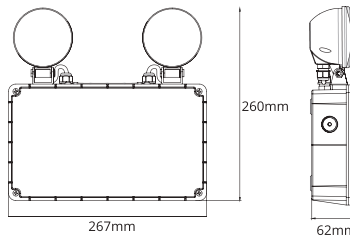

IP65 Emergency Spotlight
PLEMF5W

PRODUCT FEATURES

- AS/NZS compliant
- Long-life LiFePO4 battery
- D160 classification
- Non-maintained
- IP65 rated

TECHNICAL SPECIFICATIONS

PRODUCT	IP65 Emergency Spotlight	FITTING COLOUR	White
ORDERING CODE	PLEMF5W	TEST MODE	Manual test
POWER	9W	DIMMING	Non-dimmable
LUMEN OUTPUT	1200lm	VOLTAGE	AC220-240V
CHARGE	24 Hours	POWER FACTOR	0.9
DISCHARGE	>3 Hours	LED TYPE	SMD 2835
CLASSIFICATION	160m	OPERATING TEMP	-0°~+45°C
BATTERY	LiFePO4 6.4V6000mAh	CERTIFICATIONS	
IP RATING	IP65