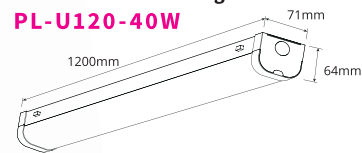

40W Elite Batten Light
PL-U120-40W