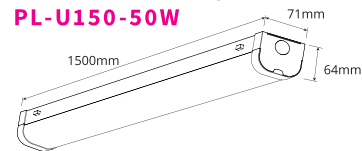

# PURE ELITE BATTEN RANGE

CCT Selectable LED Battens

**40W Elite Batten Light**  
**PL-U120-40W**

**50W Elite Batten Light**  
**PL-U150-50W**

## PRODUCT FEATURES

- Low profile slim batten light
- Metal housing with PC diffuser
- 4 Fast release buttons for easy installation
- CCT selectable 4000K, 6000K
- Emergency option available in 50W see page 87 in PURE Emergency Range

## TECHNICAL SPECIFICATIONS

Emergency Option Available

PRODUCT	Elite Batten		IK RATING	IK08
ORDERING CODE	PL-U120-40W	PL-U150-50W	BEAM ANGLE	120°
POWER	40W	50W	DIMMING	Non-dimmable
FITTING COLOUR	White		VOLTAGE	AC220-240V
CCT	CCT Switch 4000K, 6000K		POWER FACTOR	0.9
LUMEN OUTPUT	3800-4200lm	5500-6100lm	LED TYPE	SMD
DIMENSIONS	1200 X 71 X 64mm	1500 X 71 X 64mm	OPERATING TEMP	-20°~+45°C
CRI	Ra>80		CERTIFICATIONS	  
IP RATING	IP20			