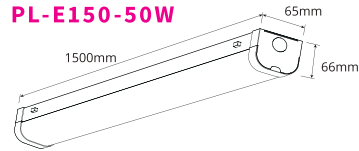

PURE ECO RANGE BATTEN

CCT Selectable LED Battens

50W Eco Batten Light
PL-E150-50W

PRODUCT FEATURES

- Low profile slim batten light
- Metal housing with PC diffuser
- Easy installation
- CCT selectable 4000K, 6000K

TECHNICAL SPECIFICATIONS

PRODUCT	Eco Batten	IK RATING	IK06
ORDERING CODE	PL-E150-50W	BEAM ANGLE	120°
POWER	50W	DIMMING	Non-dimmable
FITTING COLOUR	White	VOLTAGE	AC220-240V
CCT	CCT Switch 4000K, 6000K	POWER FACTOR	0.9
LUMEN OUTPUT	7200-7700lm	LED TYPE	SMD
DIMENSIONS	1500 X 65 X 66mm	OPERATING TEMP	-20°~+40°C
CRI	Ra>80	CERTIFICATIONS	  
IP RATING	IP20		