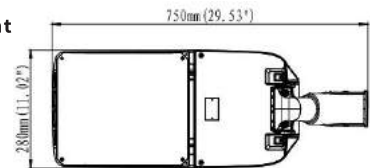

150W Street Light
PL150WSFL

PRODUCT FEATURES

- Powder coated aluminium alloy body with PC lens or glass cover
- 15° adjustable
- Beam angle options available
- Pole mount or side mount entry

TECHNICAL SPECIFICATIONS

PRODUCT	Platinum Street Light				IK RATING	IK09
ORDERING CODE	PL40WSFL	PL60WSFL	PL100WSFL	PL150WSFL	BEAM ANGLE	See optic options
POWER	40W	60W	100W	150W	DIMMING	Non-dimmable (options available)
FITTING COLOUR	Silver				VOLTAGE	AC220-240V
CCT	4000K (3000K, 5000K optional)				POWER FACTOR	0.94
LUMEN OUTPUT	6400lm	9600lm	16000lm	24000lm	LED TYPE	LED 3030
SPIGOT	Ø60mm				OPERATING TEMP	-30°~+50°C
CRI	Ra>70 (Ra>80 optional)				CERTIFICATIONS	
IP RATING	IP66