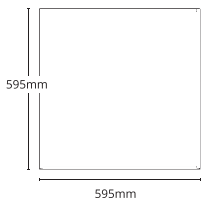

PURE PANEL RANGE

Tricolour CCT LED Panel Light

36W 600x600 Panel Light
PL-CCT6060

PRODUCT FEATURES

- Low glare slim back-lit panel
- Standard non-dimmable, 0-10V and DALI dimmable options available
- CCT Selectable 4000K, 5000K, 6000K
- Supplied with 0.6m flex and plug

TECHNICAL SPECIFICATIONS

See Panel Accessories Page 52

PRODUCT	600x600	300x1200	600x1200	IK RATING	IK03
ORDERING CODE	PL-CCT6060	PL-CCT30120	PL-CCT60120	BEAM ANGLE	120°
POWER	36W	36W	50W	DIMMING	Non-dimmable (dimming options available)
FITTING COLOUR	White			VOLTAGE	AC220-240V
CCT	CCT Switch 4000K, 5000K, 6000K			POWER FACTOR	0.9
LUMEN OUTPUT	3200-3600lm	3200-3600lm	5100-5400lm	LED TYPE	SMD
DIMENSIONS	595 X 595mm	295 X 1195mm	595 X 1195mm	OPERATING TEMP	-20°~+40°C
CRI	Ra>80			CERTIFICATIONS	
IP RATING	IP40