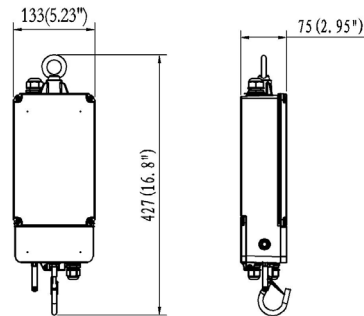

Emergency Driver for PL-SHB-120-200W
PLSHBED

PRODUCT FEATURES

- When switched to emergency operation power is cut to 10% of normal output
- Can be used with 0-10V dimmable high bay
- High output power
- Self-testing
- Battery over-temperature protection

EMERGENCY SPECIFICATIONS

PRODUCT	Emergency Driver	MATERIAL	Powder coated aluminium body
ORDERING CODE	PLSHBED	BATTERY	LiFePO4
POWER	10% of normal output	COLOUR	Black
VOLTAGE	AC220-240V	OPERATING TEMP	0°C ~+45°C
CHARGE	24 hours	IK RATING	IK08
DISCHARGE	>3 hours	IP RATING	IP65
DIMENSIONS	427 x 133 x75mm	CERTIFICATIONS	
WEIGHT	2.5Kg		
MOUNTING	Loop mounting