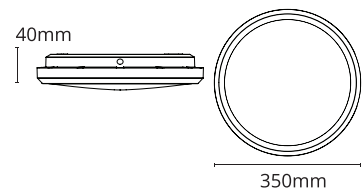

PURE Ceiling Light Range..... 21

Orbit Range..... 22

PURE CEILING LIGHT RANGE

Tricolour CCT LED Oyster Lights

**12W Ceiling Light Ø250mm
PLCL12W**

**18W Ceiling Light Ø300mm
PLCL18W**

**25W Ceiling Light Ø350mm
PLCL25W**