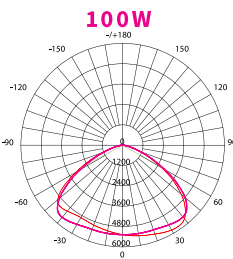

Non-dimmable

CCT

Warranty

IP Rating

Lifespan

PURE HIGH BAY RANGE

Power and CCT Switchable UFO LED High Bay Light

Switchable UFO High Bay
PL-SHB-120-200W