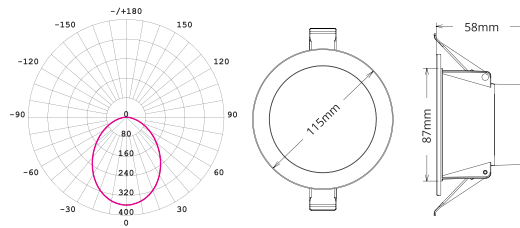

**10W ECO Downlight
Recessed Diffuser
PLER10WD**

PRODUCT FEATURES

- Recessed low glare diffuser
- Plastic coated aluminium housing with built-in driver
- IC-F/IC-4 rated covered and abutted
- CCT selectable 3000K, 4000K, 5700K
- Triac dimmable
- Flex and plug
- •

TECHNICAL SPECIFICATIONS

PRODUCT	PURE ECO Downlight - Recessed Diffuser	IK RATING	-
ORDERING CODE	PLER10WD	BEAM ANGLE	90°
POWER	10W	DIMMING	Triac Dimming
FITTING COLOUR	White	VOLTAGE	AC220-240V
CCT	CCT Switch 3000K, 4000K, 5700K	POWER FACTOR	0.9
LUMEN OUTPUT	800-940lm	LED TYPE	SMD
CUTOUT	Ø90-95mm	OPERATING TEMP	-20°~+45°C
CRI	Ra>80	CERTIFICATIONS	
IP RATING	IP54 (front) IP40 (back)