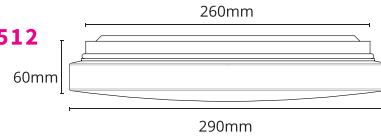

12W Orbit
MLOO34512