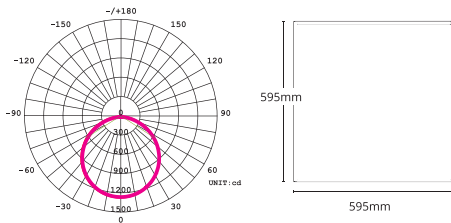

36W 600x600 Panel Light NW-6060UGR