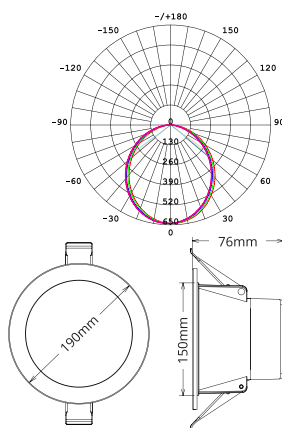

20W ECO Downlight
PLE20WD