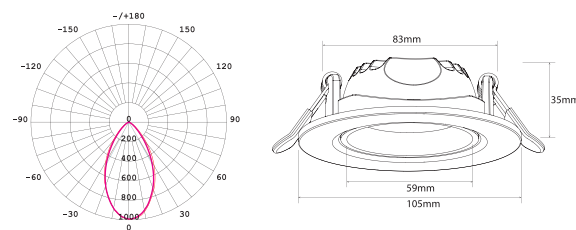

PURE ECO RANGE

Tricolour CCT Gimbal LED Downlights

PRODUCT FEATURES

- 25° tilt
- Plastic coated aluminium housing with external driver
- IC-F/IC-4 rated covered and abutted
- CCT selectable 3000K, 4000K, 5700K
- Triac dimmable
- Flex and plug

TECHNICAL SPECIFICATIONS

PRODUCT	PURE Platinum Gimbal Downlight	IK RATING	-
ORDERING CODE	PLP9WG	BEAM ANGLE	60°
POWER	9W	DIMMING	Triac Dimming
FITTING COLOUR	White	VOLTAGE	AC220-240V
CCT	CCT Switch 3000K, 4000K, 5700K	POWER FACTOR	0.85
LUMEN OUTPUT	850-950lm	LED TYPE	SMD
CUTOUT	Ø85-95mm	OPERATING TEMP	-20°~+40°C
CRI	Ra>80	CERTIFICATIONS	
IP RATING	IP40 (front) IP20 (back)