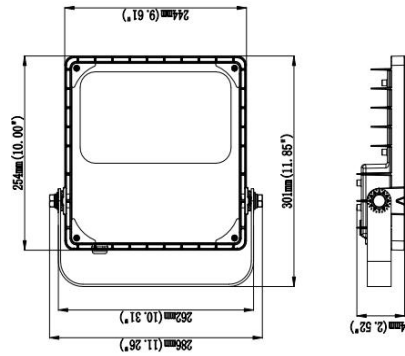

PRODUCT FEATURES

- Powder coated aluminium housing with tempered glass diffuser
- Bracket mounting
- Streamline design to prevent water accumulation
- High lumen output

TECHNICAL SPECIFICATIONS

PRODUCT	50W Slimline	100W Slimline	IK RATING	IK08
ORDERING CODE	PLFL50W	PLFL100W	BEAM ANGLE	120° Symmetrical
POWER	50W	100W	DIMMING	Non-dimmable
FITTING COLOUR	Black		VOLTAGE	AC220-240V
CCT	5700K		POWER FACTOR	0.9
LUMEN OUTPUT	7500lm	15000lm	LED TYPE	SMD
DIMENSIONS	247 X 255 X 57mm	301 X 284 X 65mm	OPERATING TEMP	-30°~+40°C
CRI	Ra>70		CERTIFICATIONS	
IP RATING	IP66