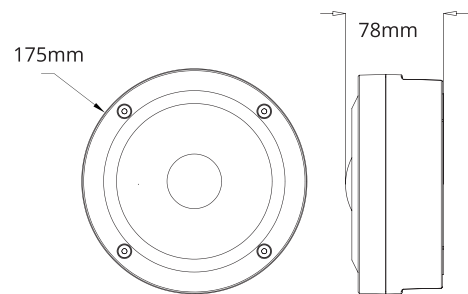

IP65 Surface Emergency Light
PLEM5WIP

PRODUCT FEATURES

- AS/NZS compliant
- Long-life LiFePO4 battery
- D63 classification
- Non-maintained
- IP65 rated

TECHNICAL SPECIFICATIONS

PRODUCT	Recessed Mount	Surface Mount	FITTING COLOUR	White
ORDERING CODE	PLEM4WIP	PLEM5WIP	TEST MODE	Manual test
POWER	3W		DIMMING	Non-dimmable
LUMEN OUTPUT	750lm	500lm	VOLTAGE	AC220-240V
CHARGE	16 Hours		POWER FACTOR	0.3
DISCHARGE	>2 Hours		LED TYPE	SMD2835
CLASSIFICATION	D63		OPERATING TEMP	-0°~+45°C
BATTERY	LiFePO4 6.4V1500mAh		CERTIFICATIONS	
IP RATING	IP65			

Non-dimmable

Distance

Warranty

IP Rating

Discharge