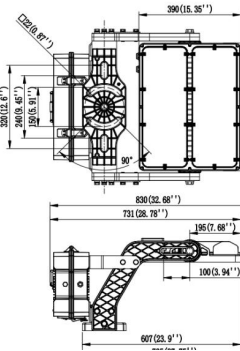

1200W Sports Flood
PLSFL1200