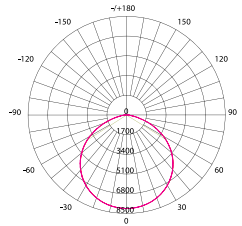

200W UFO High Bay
PL-UF-200W