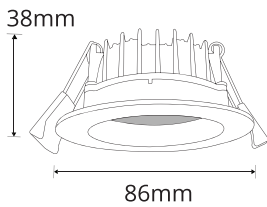

10W Gimbal Downlight
TLAG34510WD