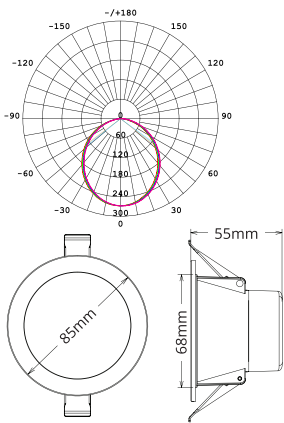

10W ECO Downlight
PLE10WD