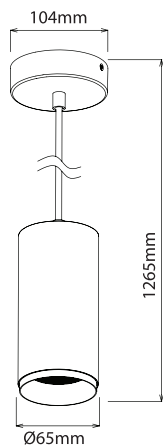

10W Pendant Light
Black
PLPLB10