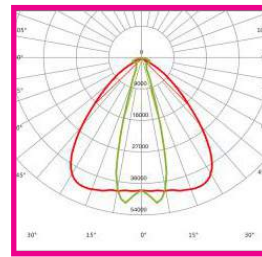

PLSC9

GLARE / SPILL CONTROL & ACCESSORIES