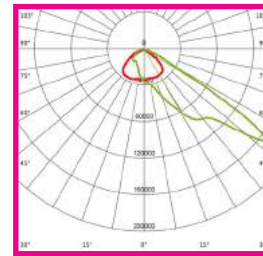

PURE ECO RANGE

Outdoor LED Sports Light Optics and Accessories

OPTIC OPTIONS

PLES1
LED3737 140lm/W

PLES2
LED5050 160lm/W

PLES3
LED3737 140lm/W

PLES4
LED5050 160lm/W

PLES5
LED5050 160lm/W