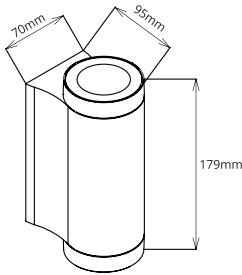

15W Round Wall Light
White
PLWLUDW15