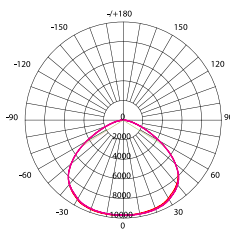

PRODUCT FEATURES

- Powder coated aluminium body with PC lens
- Loop hanging
- High lumen output

MOUNTING ACCESSORIES

PLHBS
Safety Chain

TECHNICAL SPECIFICATIONS

PRODUCT	Eco UFO High Bay	IK RATING	IK08
ORDERING CODE	PLEHB200W	BEAM ANGLE	120°
POWER	200W	DIMMING	Non-dimmable
FITTING COLOUR	Black	VOLTAGE	AC220-240V
CCT	5000K	POWER FACTOR	0.92
LUMEN OUTPUT	29000lm	LED TYPE	LED 2835
LAMP WEIGHT	1.9Kg	OPERATING TEMP	-30°~+45°C
CRI	Ra>80	CERTIFICATIONS	
IP RATING	IP65