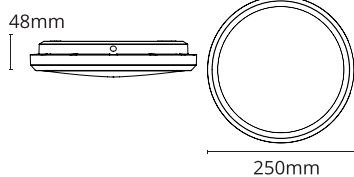

PURE Ceiling Light Range..... 21

Orbit Range..... 22

PURE CEILING LIGHT RANGE

Tricolour CCT LED Oyster Lights

**12W Ceiling Light Ø250mm
PLCL12W**

**18W Ceiling Light Ø300mm
PLCL18W**

**25W Ceiling Light Ø350mm
PLCL25W**