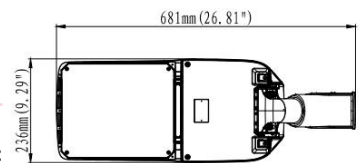

60W Street Light
PL60WSFL

100W Street Light
PL100WSFL