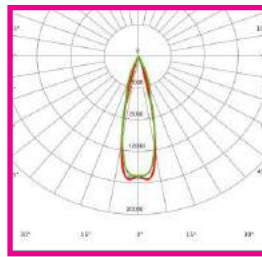

PURE SPORTS COURT RANGE

Outdoor LED Sports Light Optics and Accessories

OPTIC OPTIONS

PLSC8

GLARE / SPILL CONTROL & ACCESSORIES