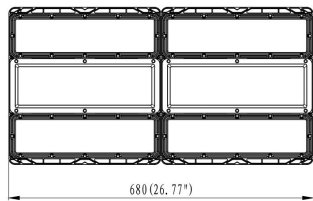

PRODUCT FEATURES

- Powder coated aluminium body with PC lens
- Low glare
- Loop hanging or ceiling mount options
- Standard non-dimmable, dimming and smart control options available

MOUNTING ACCESSORIES

TECHNICAL SPECIFICATIONS

PRODUCT	Platinum Linear High Bay	IK RATING	IK10
ORDERING CODE	PLPHB200	BEAM ANGLE	120° (options available)
POWER	200W	DIMMING	Non-dimmable (options available)
FITTING COLOUR	Black	VOLTAGE	AC220-240V
CCT	5000K	POWER FACTOR	0.91
LUMEN OUTPUT	32000lm	LED TYPE	LED 3030
LAMP WEIGHT	7Kg	OPERATING TEMP	-30°~+50°C
CRI	Ra>70	CERTIFICATIONS	
IP RATING	IP66