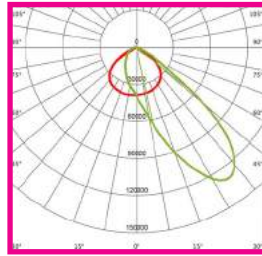

PURE SPORTS COURT RANGE

Outdoor LED Sports Light Optics and Accessories

OPTIC OPTIONS

PLSC2

GLARE / SPILL CONTROL & ACCESSORIES