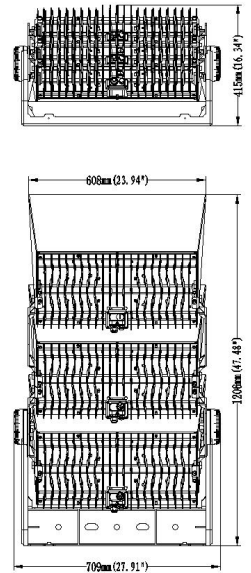

PRODUCT FEATURES

- Powder coated aluminium alloy with PC optical lenses
- Multiple optic options to minimise spill and control glare
- Driver on board option
- Visors optional for light control
- High lumen output

TECHNICAL SPECIFICATIONS

PRODUCT	Platinum Range Sports Flood			IK RATING	IK08
ORDERING CODE	PLSFL600	PLSFL1200	PLSFL1800	BEAM ANGLE	See optic options
POWER	600W	1200W	1800W	DIMMING	Constant Current, DALI and DMX Options
FITTING COLOUR	Black			VOLTAGE	AC220-240V
CCT	5700K (3000K, 4000K optional)			POWER FACTOR	0.92
LUMEN OUTPUT	130lm/W and 150lm/W - See optic options			LED TYPE	LED 3737 / LED 5050
LAMP WEIGHT	8.8Kg	21Kg	36.7Kg	OPERATING TEMP	-30°~+45°C
CRI	Ra>70 (Ra>80 and Ra>90 optional)			CERTIFICATIONS	
IP RATING	IP66