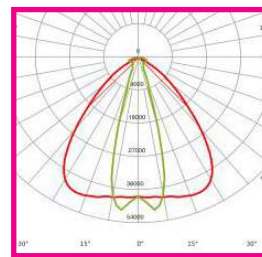

PURE PLATINUM RANGE

LED Street Light Optics

OPTIC OPTIONS

PLST9

MOUNTING ACCESSORIES