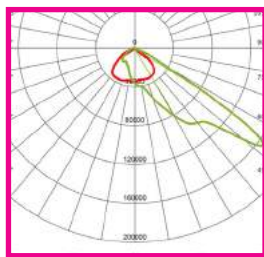

PURE ECO RANGE

LED Street Light Optics

OPTIC OPTIONS

PLST7