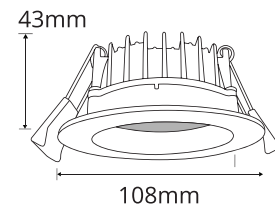

PRODUCT FEATURES

- Low glare fixed or adjustable downlight
- Aluminium housing with PC diffuser and remote driver
- IC-F/IC-4 rated covered and abutted
- CCT selectable 3000K, 4000K, 5000K
- Dimmable down to 10% when using a trailing edge dimmer
- Flex and plug

TECHNICAL SPECIFICATIONS

PRODUCT	Mini	Gimbal	Arte	IK RATING	-
ORDERING CODE	TLAM34510WD	TLAG34510WD	TLAD34510WD	BEAM ANGLE	100°
POWER	8W	10W	10W	DIMMING	Yes, down to 10%
FITTING COLOUR	White			VOLTAGE	AC220-240V
CCT	CCT Switch 3000K, 4000K, 5000K			POWER FACTOR	0.9
LUMEN OUTPUT	600-700lm	850-990lm	850-990lm	LED TYPE	SMD
CUTOUT	Ø70mm	Ø90mm	Ø90mm	OPERATING TEMP	-20°~+40°C
CRI	Ra>80			CERTIFICATIONS	
IP RATING	IP44 (front) IP20 (back)