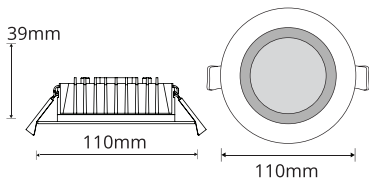

10W Titan II - Black
TLTD34510MD