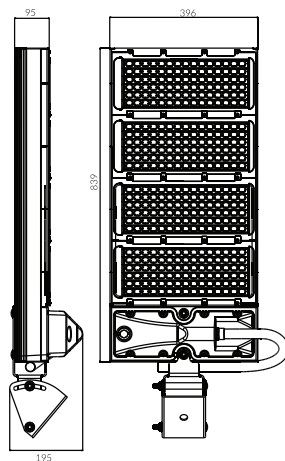

1500W Invictus II
INVICTUS1500
External Driver