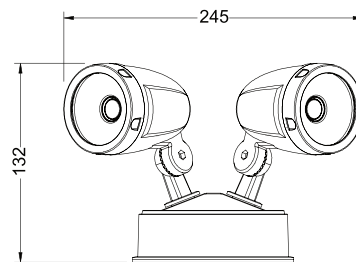

PURE SPOTLIGHT RANGE

Outdoor LED Twin Spotlight

26W Twin Spotlight
Black
PLS26WB

26W Twin Spotlight
White
PLS26WW

PRODUCT FEATURES

- PC body with PC diffuser
- Ceiling and wall mount
- CCT selectable 3000K, 4000K, 5700K
- Quick fit mounting
- 240V - hardwire