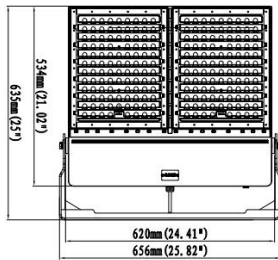

600W Sports Court Flood
PLSCF600