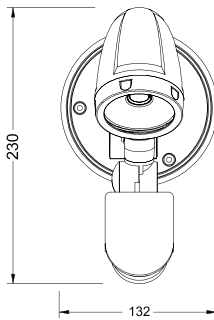

13W Single Spotlight with Sensor - White
PLS13WSW