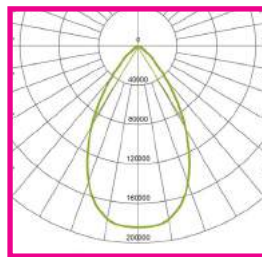

PURE ECO RANGE

LED Street Light Optics

OPTIC OPTIONS

PLST1

PLST2

PLST3

PLST4

PLST5