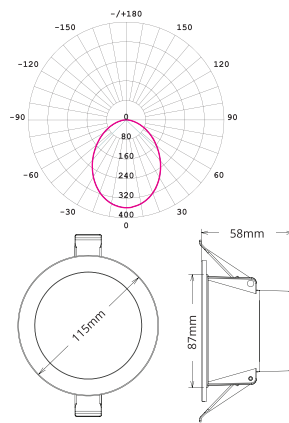

13W ECO Downlight
PLE13WD