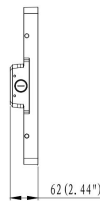

PRODUCT FEATURES

- Powder coated aluminium body with PC lens
- Low glare
- Loop hanging or ceiling mount options
- Standard non-dimmable, dimming and smart control options available