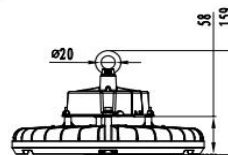

PRODUCT FEATURES

- Powder coated aluminium body with PC lens
- Loop hanging
- High lumen output

MOUNTING ACCESSORIES

PLHBS
Safety Chain

TECHNICAL SPECIFICATIONS

PRODUCT	Eco UFO High Bay	IK RATING	IK08
ORDERING CODE	PLEHB200W	BEAM ANGLE	120°
POWER	200W	DIMMING	Non-dimmable
FITTING COLOUR	Black	VOLTAGE	AC220-240V
CCT	5000K	POWER FACTOR	0.92
LUMEN OUTPUT	29000lm	LED TYPE	LED 2835
LAMP WEIGHT	1.9Kg	OPERATING TEMP	-30°~+45°C
CRI	Ra>80	CERTIFICATIONS	
IP RATING	IP65