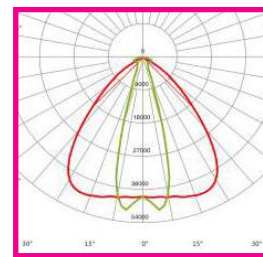

PURE ECO RANGE

LED Street Light Optics

OPTIC OPTIONS

PLST9