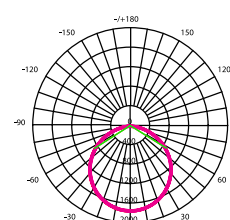

PURE PANEL RANGE

Tricolour CCT LED Panel Light

36W 600x600 Panel Light
PL-CCT6060

36W 300x1200 Panel Light
PL-CCT30120

50W 600x1200 Panel Light
PL-CCT60120

PRODUCT FEATURES

- Low glare slim back-lit panel
- Standard non-dimmable, 0-10V and DALI dimmable options available
- CCT Selectable 4000K, 5000K, 6000K
- Supplied with 0.6m flex and plug