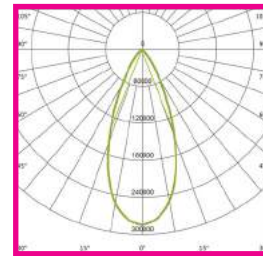

PURE PLATINUM RANGE

Outdoor LED Sports Light Optics and Accessories

OPTIC OPTIONS

PLSF1
LED3737 130lm/W

PLSF2
LED3737 130lm/W

PLSF3
LED3737 130lm/W

PLSF4
LED5050 150lm/W

PLSF5
LED5050 150lm/W