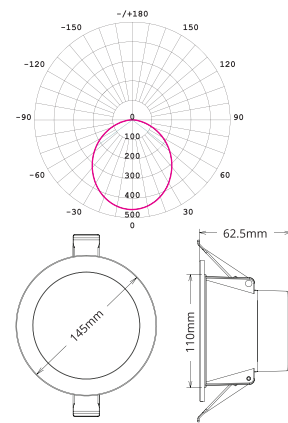

PRODUCT FEATURES

- Flush low glare diffuser
- Plastic coated aluminium housing with built-in driver
- IC-F/IC-4 rated covered and abutted
- CCT selectable 3000K, 4000K, 5700K
- Triac dimmable
- Flex and plug

TECHNICAL SPECIFICATIONS

PRODUCT	PURE ECO Downlight			IK RATING	-
ORDERING CODE	PLE7WD	PLE10WD	PLE13WD	BEAM ANGLE	90°
POWER	7W	10W	13W	DIMMING	Triac Dimming
FITTING COLOUR	White			VOLTAGE	AC220-240V
CCT	CCT Switch 3000K, 4000K, 5700K			POWER FACTOR	0.9
LUMEN OUTPUT	550-620lm	800-880lm	1050-1210lm	LED TYPE	SMD
CUTOUT	Ø70-75mm	Ø90-95mm	Ø120-130mm	OPERATING TEMP	-20°~+45°C
CRI	Ra>80			CERTIFICATIONS	
IP RATING	IP54 (front) IP40 (back)