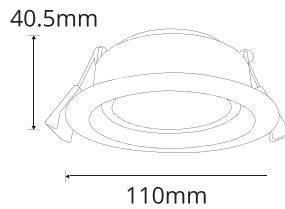

10W Arte Downlight
TLAD34510WD