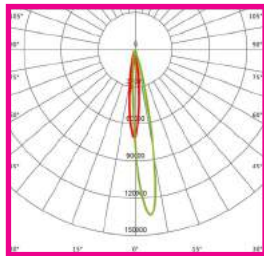

PURE PLATINUM RANGE

Outdoor LED Sports Light Optics and Accessories

OPTIC OPTIONS

PLSF1
LED3737 130lm/W