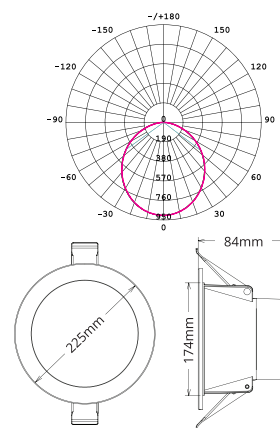

PRODUCT FEATURES

- Flush low glare diffuser
- Plastic coated aluminium housing with built-in driver
- IC-F/IC-4 rated covered and abutted
- CCT selectable 3000K, 4000K, 5700K
- Triac dimmable
- Flex and plug

TECHNICAL SPECIFICATIONS

PRODUCT	PURE ECO Downlight		IK RATING	-
ORDERING CODE	PLE16WD	PLE20WD	BEAM ANGLE	90°
POWER	16W	20W	DIMMING	Triac Dimming
FITTING COLOUR	White		VOLTAGE	AC220-240V
CCT	CCT Switch 3000K, 4000K, 5700K		POWER FACTOR	0.9
LUMEN OUTPUT	1520-1840lm	1820-2200lm	LED TYPE	SMD
CUTOUT	Ø160-170mm	Ø200-210mm	OPERATING TEMP	-20°~+45°C
CRI	Ra>80		CERTIFICATIONS	
IP RATING	IP54 (front) IP40 (back)