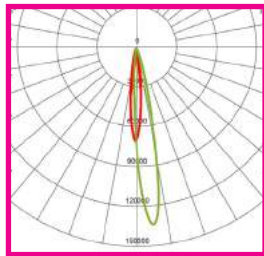

PURE PLATINUM RANGE

LED Street Light Optics

OPTIC OPTIONS

PLST1