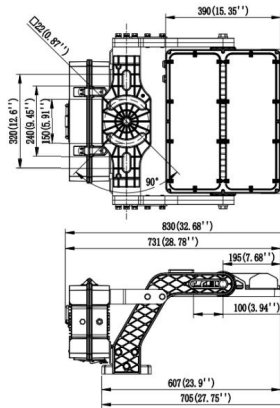

Eco Sports Flood

- **PLESF600** - 600W
- **PLESF800** - 800W