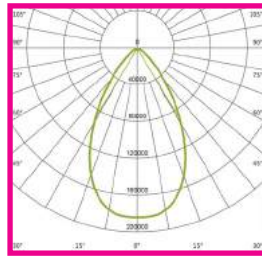

PURE SPORTS COURT RANGE

Outdoor LED Sports Light Optics and Accessories

OPTIC OPTIONS

PLSC1

PLSC2

PLSC3

PLSC4

PLSC5