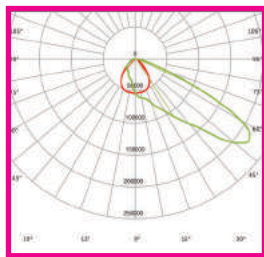

PURE PLATINUM RANGE

Outdoor LED Sports Light Optics and Accessories

OPTIC OPTIONS

PLSF1
LED3737 130lm/W

PLSF2
LED3737 130lm/W

PLSF3
LED3737 130lm/W

PLSF4
LED5050 150lm/W

PLSF5
LED5050 150lm/W