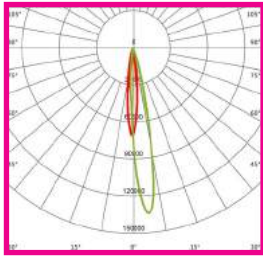

PURE SPORTS COURT RANGE

Outdoor LED Sports Light Optics and Accessories

OPTIC OPTIONS

PLSC1