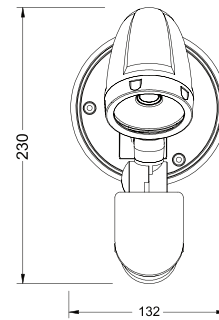

PURE SPOTLIGHT RANGE

Outdoor LED Single Spotlight with Sensor

PRODUCT FEATURES

- PC body with PC diffuser
- Detection range 180°/12m
- Lux level and time duration adjustable
- CCT selectable 3000K, 4000K, 5700K
- Quick fit mounting
- 240V - hardwire

TECHNICAL SPECIFICATIONS

PRODUCT	Black	White	IK RATING	IK08
ORDERING CODE	PLS13WSB	PLS13WSW	BEAM ANGLE	120°
POWER	13W		DIMMING	Non-dimmable
FITTING COLOUR	Black / White		VOLTAGE	AC220-240V
CCT	CCT Switch 3000K, 4000K, 5700K		POWER FACTOR	0.9
LUMEN OUTPUT	850lm		LED TYPE	COB
DIMENSIONS	170 X 132mm		OPERATING TEMP	-20°~+40°C
CRI	Ra>80		CERTIFICATIONS	
IP RATING	IP54