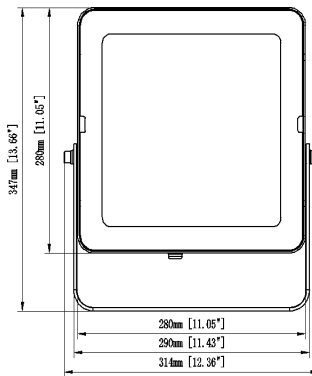

200W Eco Flood
PLEFL200W