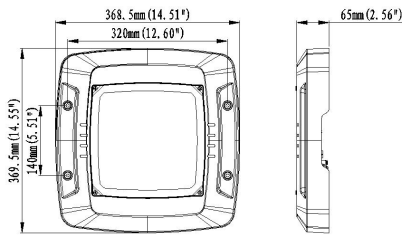

PRODUCT FEATURES

- Powder coated aluminium body with tempered glass lens
- Surface mount
- High lumen output
- Ideal for petrol stations

TECHNICAL SPECIFICATIONS

PRODUCT	Canopy Light	IK RATING	IK08
ORDERING CODE	PLCL120W	BEAM ANGLE	90°
POWER	120W	DIMMING	Non-dimmable
FITTING COLOUR	White	VOLTAGE	AC220-240V
CCT	4000K	POWER FACTOR	0.9
LUMEN OUTPUT	18000lm	LED TYPE	LED 2835
LAMP WEIGHT	4Kg	OPERATING TEMP	-30°~+50°C
CRI	Ra>70	CERTIFICATIONS	
IP RATING	IP65