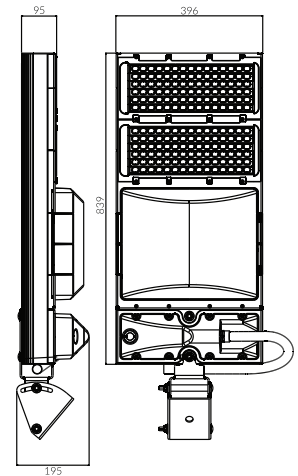

PRODUCT FEATURES

- Australian made
- 10 Year warranty
- Lightweight & flat-mount with Aluminium body
- Colour temperature, beam angle and dimming options
- Glare control shields available

TECHNICAL SPECIFICATIONS

PRODUCT	Invictus II		IK RATING	IK08
ORDERING CODE	INVICTUS250	INVICTUS500	BEAM ANGLE	Optional Optics
POWER	250W	500W	DIMMING	1-10V, DMX and DALI options
FITTING COLOUR	Black		VOLTAGE	AC220-240V
CCT	5000K (4000K optional)		POWER FACTOR	0.9
LUMEN OUTPUT	35000lm	70000lm	LED TYPE	LED 3030
WEIGHT	15Kg	15Kg	OPERATING TEMP	-40°~+50°C
CRI	Ra>70 (Ra>80 and Ra>90 optional)		CERTIFICATIONS	
IP RATING	IP66