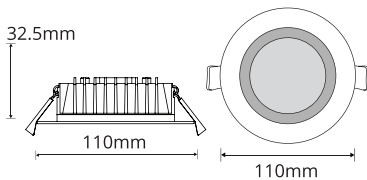

10W Blitz II - Black
TLBD34510MD