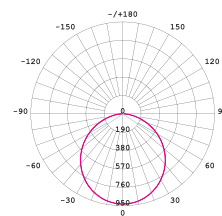

PURE Ceiling Light Range..... 21

Orbit Range..... 22

PURE CEILING LIGHT RANGE

Tricolour CCT LED Oyster Lights

**12W Ceiling Light Ø250mm
PLCL12W**

**18W Ceiling Light Ø300mm
PLCL18W**

**25W Ceiling Light Ø350mm
PLCL25W**