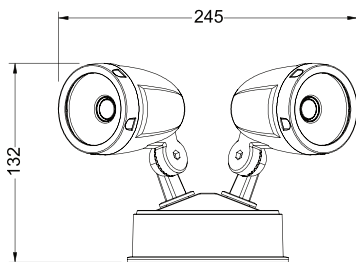

PURE SPOTLIGHT RANGE

Outdoor LED Twin Spotlight

26W Twin Spotlight
Black
PLS26WB

26W Twin Spotlight
White
PLS26WW

PRODUCT FEATURES

- PC body with PC diffuser
- Ceiling and wall mount
- CCT selectable 3000K, 4000K, 5700K
- Quick fit mounting
- 240V - hardwire