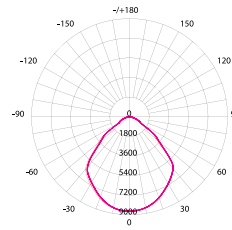

PRODUCT FEATURES

- Powder coated aluminium body with tempered glass lens
- Surface mount
- High lumen output
- Ideal for petrol stations

TECHNICAL SPECIFICATIONS

PRODUCT	Canopy Light	IK RATING	IK08
ORDERING CODE	PLCL120W	BEAM ANGLE	90°
POWER	120W	DIMMING	Non-dimmable
FITTING COLOUR	White	VOLTAGE	AC220-240V
CCT	4000K	POWER FACTOR	0.9
LUMEN OUTPUT	18000lm	LED TYPE	LED 2835
LAMP WEIGHT	4Kg	OPERATING TEMP	-30°~+50°C
CRI	Ra>70	CERTIFICATIONS	
IP RATING	IP65