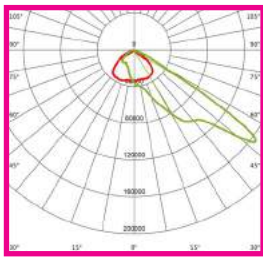

PURE SPORTS COURT RANGE

Outdoor LED Sports Light Optics and Accessories

OPTIC OPTIONS

PLSC7

GLARE / SPILL CONTROL & ACCESSORIES