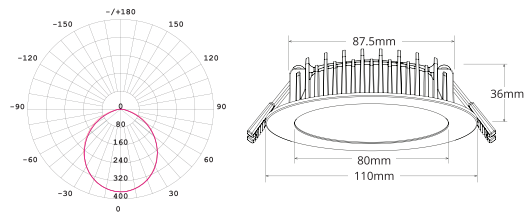

PURE PLATINUM RANGE

Tricolour CCT LED Downlights

PRODUCT FEATURES

- Recessed or flush low glare diffuser options
- Plastic coated aluminium housing with external driver
- IC-F/IC-4 rated covered and abutted
- CCT selectable 3000K, 4000K, 5700K
- Triac dimmable
- Quick connect installation

QUICK CONNECT
for hardwire
installation

TECHNICAL SPECIFICATIONS

PRODUCT	Flush Diffuser	Recessed Diffuser	IK RATING	-
ORDERING CODE	PLP8WDA	PLP8WDB	BEAM ANGLE	100°
POWER	8W		DIMMING	Triac Dimming
FITTING COLOUR	White		VOLTAGE	AC220-240V
CCT	CCT Switch 3000K, 4000K, 5700K		POWER FACTOR	0.9
LUMEN OUTPUT	800-920lm	780-910lm	LED TYPE	SMD
CUTOUT	Ø90mm		OPERATING TEMP	-20°~+40°C
CRI	Ra>80		CERTIFICATIONS	
IP RATING	IP54 (front) IP20 (back)			

Class II

Dimmable

IC Rating

Tricolour

Warranty

IP Rating

Lifespan