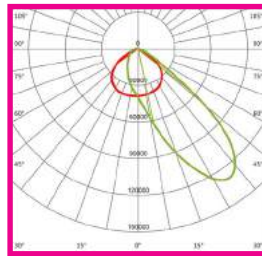

PLES2
LED5050 160lm/W