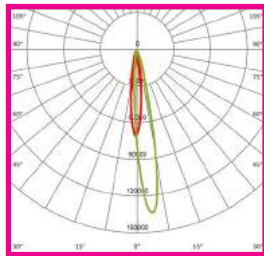

PURE ECO RANGE

Outdoor LED Sports Light Optics and Accessories

OPTIC OPTIONS

PLES1
LED3737 140lm/W