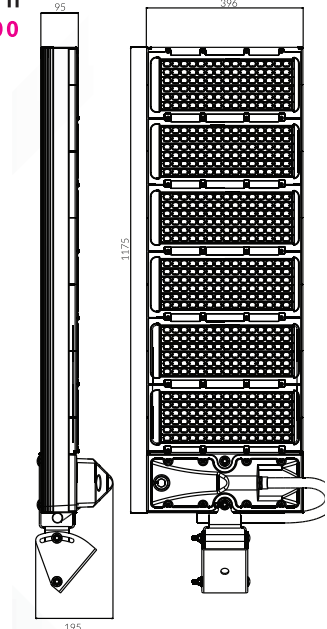

TECHNICAL SPECIFICATIONS

PRODUCT	Invictus II	IK RATING	IK08
ORDERING CODE	INVICTUS1000 | INVICTUS1500	BEAM ANGLE	Optional Optics
POWER	1000W | 1500W	DIMMING	1-10V, DMX and DALI options
FITTING COLOUR	Black	VOLTAGE	AC220-240V
CCT	5000K (4000K optional)	POWER FACTOR	0.9
LUMEN OUTPUT	140000lm | 210000lm	LED TYPE	LED3030
LAMP WEIGHT	15Kg | 26Kg	OPERATING TEMP	-40°~+50°C
CRI	Ra>70 (Ra>80 and Ra>90 optional)	CERTIFICATIONS	CE | SAA
IP RATING	IP66