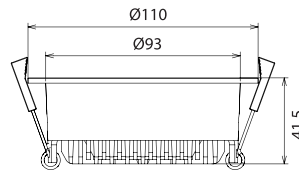

Tricolour CCT Gimbal LED Downlights

13W Gimbal Downlight
PLE13WG

PRODUCT FEATURES

- 25° tilt
- Plastic coated aluminium housing with external driver
- IC-F/IC-4 rated covered and abutted
- CCT selectable 3000K, 4000K, 5700K
- Triac dimmable