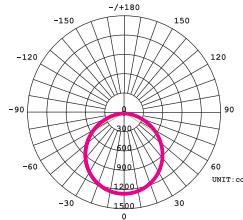

PURE PANEL RANGE

Tricolour CCT LED Panel Light

36W 600x600 Panel Light
PL-CCT6060

36W 300x1200 Panel Light
PL-CCT30120

50W 600x1200 Panel Light
PL-CCT60120

PRODUCT FEATURES

- Low glare slim back-lit panel
- Standard non-dimmable, 0-10V and DALI dimmable options available
- CCT Selectable 4000K, 5000K, 6000K
- Supplied with 0.6m flex and plug