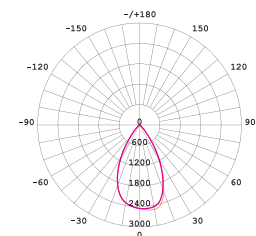

24° Lens
PLTLL24

36° Lens
PLTLL36

60° Lens
Standard

TECHNICAL SPECIFICATIONS

PRODUCT	Black	White	IK RATING	IK06
ORDERING CODE	PLPLB10	PLPLW10	BEAM ANGLE	60°
POWER	10W		DIMMING	Triac Dimming
FITTING COLOUR	Black / White		VOLTAGE	AC220-240V
CCT	CCT Switch 3000K, 4000K, 5000K		POWER FACTOR	0.9
LUMEN OUTPUT	750-950lm		LED TYPE	COB
DIMENSIONS	Ø65mm x 1265mm		OPERATING TEMP	-20°~+40°C
CRI	Ra>90		CERTIFICATIONS	
IP RATING	IP20			