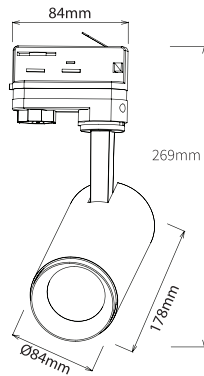

25W Track Lights

PLTLB25 - Black
PLTLW25 - White