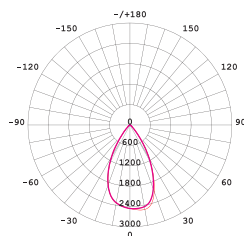

60° Lens
Standard

TECHNICAL SPECIFICATIONS

PRODUCT	15W Track	25W Track	IK RATING	IK06
ORDERING CODE	PLTLB15 PLTLW15	PLTLB25 PLTLW25	BEAM ANGLE	60°
POWER	15W 15W	25W 25W	DIMMING	Triac Dimming
FITTING COLOUR	Black White	Black White	VOLTAGE	AC220-240V
CCT	CCT Switch 3000K, 4000K, 5000K		POWER FACTOR	0.9
LUMEN OUTPUT	1200-1500lm	1950-2450lm	LED TYPE	COB
DIMENSIONS	Ø84 X 178 X 269mm		OPERATING TEMP	-20°~+40°C
CRI	Ra>90		CERTIFICATIONS	
IP RATING	IP20