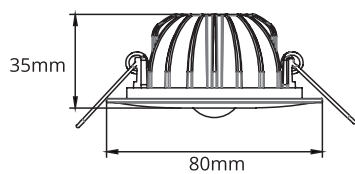

IP65 Recessed Emergency Light
PLEM4WIP