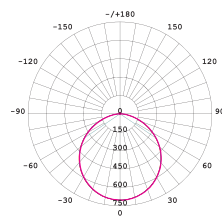

PURE Ceiling Light Range..... 21

Orbit Range..... 22

PURE CEILING LIGHT RANGE

Tricolour CCT LED Oyster Lights

**12W Ceiling Light Ø250mm
PLCL12W**

**18W Ceiling Light Ø300mm
PLCL18W**

**25W Ceiling Light Ø350mm
PLCL25W**