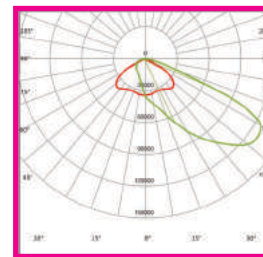

PURE PLATINUM RANGE

Outdoor LED Sports Light Optics and Accessories

OPTIC OPTIONS

PLSF1
LED3737 130lm/W

PLSF2
LED3737 130lm/W

PLSF3
LED3737 130lm/W

PLSF4
LED5050 150lm/W

PLSF5
LED5050 150lm/W