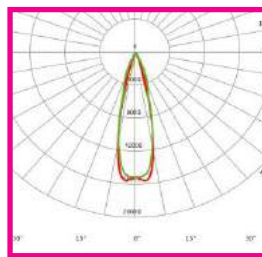

PURE ECO RANGE

LED Street Light Optics

OPTIC OPTIONS

PLST8