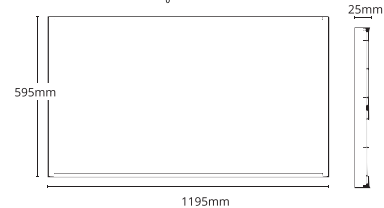

PURE PANEL RANGE

Tricolour CCT LED Panel Light

36W 600x600 Panel Light
PL-CCT6060

36W 300x1200 Panel Light
PL-CCT30120

50W 600x1200 Panel Light
PL-CCT60120

PRODUCT FEATURES

- Low glare slim back-lit panel
- Standard non-dimmable, 0-10V and DALI dimmable options available
- CCT Selectable 4000K, 5000K, 6000K
- Supplied with 0.6m flex and plug