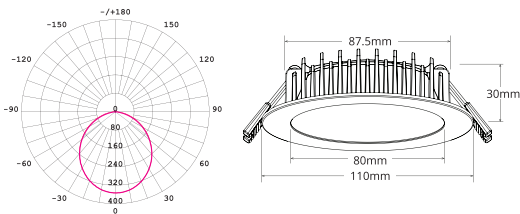

8W Platinum Downlight
Recessed Diffuser
PLP8WDB