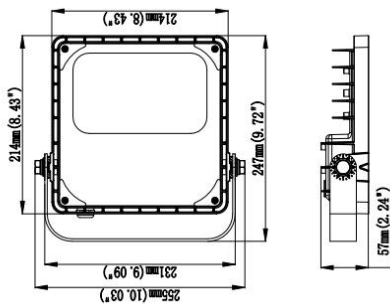

100W Slimline Flood
PLFL100W