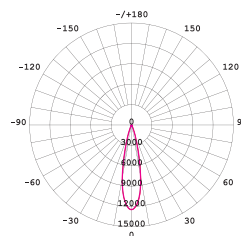

PURE TRACK LIGHT RANGE

LED Track Heads

15W Track Lights

PLTLB15 - Black
PLTLW15 - White

25W Track Lights

PLTLB25 - Black
PLTLW25 - White

PRODUCT FEATURES

- Low glare design 60° lens standard, 24° and 36° optional
- Aluminium body with PMMA diffuser
- CCT selectable 3000K, 4000K, 5000K
- CRI >90
- 3-Circuit Track Lights