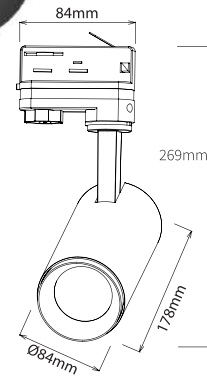

PURE TRACK LIGHT RANGE

LED Track Heads

15W Track Lights

PLTLB15 - Black
PLTLW15 - White

25W Track Lights

PLTLB25 - Black
PLTLW25 - White

PRODUCT FEATURES

- Low glare design 60° lens standard, 24° and 36° optional
- Aluminium body with PMMA diffuser
- CCT selectable 3000K, 4000K, 5000K
- CRI >90
- 3-Circuit Track Lights

TECHNICAL SPECIFICATIONS

PRODUCT	15W Track	25W Track	IK RATING	IK06
ORDERING CODE	PLTLB15 PLTLW15	PLTLB25 PLTLW25	BEAM ANGLE	60°
POWER	15W 15W	25W 25W	DIMMING	Triac Dimming
FITTING COLOUR	Black White	Black White	VOLTAGE	AC220-240V
CCT	CCT Switch 3000K, 4000K, 5000K		POWER FACTOR	0.9
LUMEN OUTPUT	1200-1500lm	1950-2450lm	LED TYPE	COB
DIMENSIONS	Ø84 X 178 X 269mm		OPERATING TEMP	-20°~+40°C
CRI	Ra>90		CERTIFICATIONS	
IP RATING	IP20