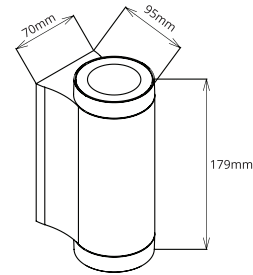

PRODUCT FEATURES

- Direct / indirect wall light
- Aluminium body with PC diffuser
- CCT selectable 3000K, 4000K, 5700K
- 240V - hardwire

TECHNICAL SPECIFICATIONS

PRODUCT	Black	White	IK RATING	IK06
ORDERING CODE	PLWLUB15	PLWLUDW15	BEAM ANGLE	45°
POWER	15W		DIMMING	Non-dimmable
FITTING COLOUR	Black / White		VOLTAGE	AC220-240V
CCT	CCT Switch 3000K, 4000K, 5700K		POWER FACTOR	0.9
LUMEN OUTPUT	1350-1700lm		LED TYPE	SMD
DIMENSIONS	70 X 179 X 95mm		OPERATING TEMP	-20°~+40°C
CRI	Ra>80		CERTIFICATIONS	
IP RATING	IP65