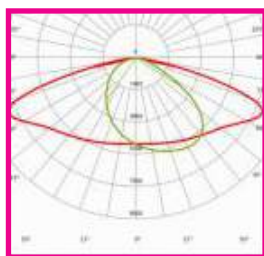

PURE ECO RANGE

LED Street Light Optics

OPTIC OPTIONS

PLST10