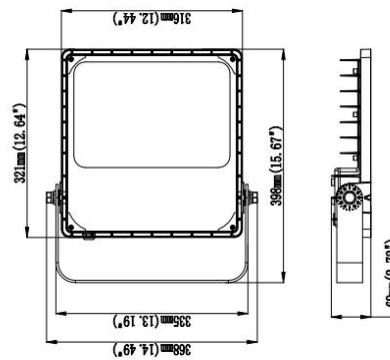

TECHNICAL SPECIFICATIONS

PRODUCT	150W Slimline	200W Slimline	IK RATING	IK08
ORDERING CODE	PLFL150W	PLFL200W	BEAM ANGLE	120° Symmetrical
POWER	150W	200W	DIMMING	Non-dimmable
FITTING COLOUR	Black		VOLTAGE	AC220-240V
CCT	5700K		POWER FACTOR	0.9
LUMEN OUTPUT	22500lm	30000lm	LED TYPE	SMD
DIMENSIONS	343 X 318 X 65mm	398 X 368 X 69mm	OPERATING TEMP	-30°~+40°C
CRI	Ra>70		CERTIFICATIONS	
IP RATING	IP66