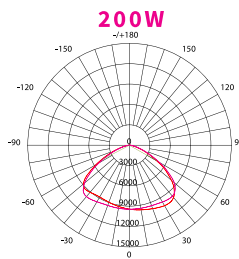

Non-dimmable

CCT

Warranty

IP Rating

Lifespan

PURE HIGH BAY RANGE

Power and CCT Switchable UFO LED High Bay Light

Switchable UFO High Bay
PL-SHB-120-200W