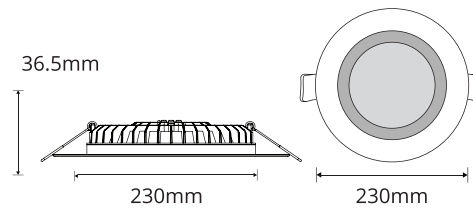

20/30W Discus Downlight
TLDD34523WD

PRODUCT FEATURES

- Low profile dual wattage 20/30W fixed downlight
- Aluminium housing with PC diffuser and remote driver
- IC-F/IC-4 rated covered and abutted
- CCT selectable 3000K, 4000K, 5000K
- Flex and plug

TECHNICAL SPECIFICATIONS

PRODUCT	Discus	IK RATING	-
ORDERING CODE	TLDD34523WD	BEAM ANGLE	100°
POWER	20W 30W	DIMMING	Non-dimmable
FITTING COLOUR	White	VOLTAGE	AC220-240V
CCT	CCT Switch 3000K, 4000K, 5000K	POWER FACTOR	0.9
LUMEN OUTPUT	2250-2550lm 3000-3400lm	LED TYPE	SMD
CUTOUT	Ø170-210mm	OPERATING TEMP	-20°~+40°C
CRI	Ra>80	CERTIFICATIONS	
IP RATING	IP44 (front) IP20 (back)		

Class II

Non-dimmable

IC-F
ABUTTED &
COVERED

Tricolour

5
Year
Warranty

IP44
IP Rating

50,000
Hours
Lifespan