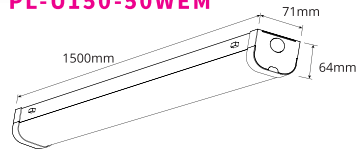

PRODUCT FEATURES

- Low profile slim batten light
- Metal housing with PC diffuser and remote driver
- 4 Fast release buttons for easy installation
- CCT selectable 4000K, 6000K