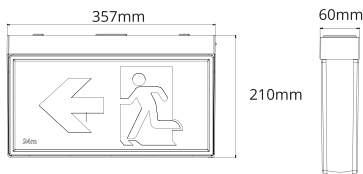

Surface Mount Blade Exit Light
PLEX2W