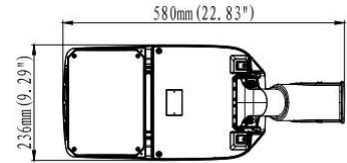

40W Street Light
PL40WSFL