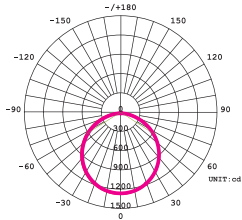

36W 600x600 Panel Light
PL-CCT6060