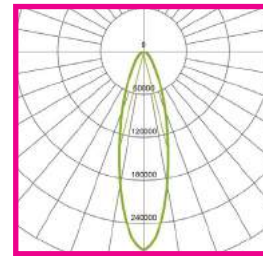

PURE ECO RANGE

LED Street Light Optics

OPTIC OPTIONS

PLST1

PLST2

PLST3

PLST4

PLST5