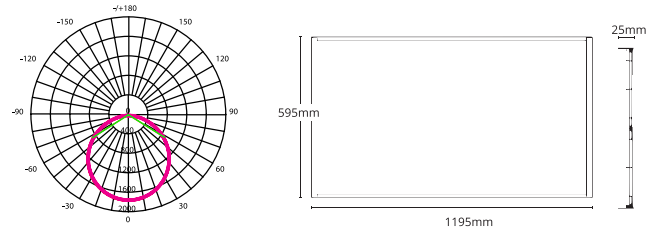

50W 600x1200 Panel Light NW-60120UGR

PRODUCT FEATURES

- UGR<19 and CRI>90 with $R_g > 50$
- Low glare slim back-lit panel
- Standard non-dimmable, 0-1V and DALI dimmable options available
- Supplied with 0.6m flex and plug

TECHNICAL SPECIFICATIONS

See Panel Accessories Page 52

PRODUCT	600x600	600x1200	IK RATING	IK03
ORDERING CODE	NW-6060UGR	NW-60120UGR	BEAM ANGLE	90°
POWER	36W	50W	DIMMING	Non-dimmable (dimming options available)
FITTING COLOUR	White		VOLTAGE	AC220-240V
CCT	4000K		POWER FACTOR	0.9
LUMEN OUTPUT	3360lm	4700lm	LED TYPE	SMD
CUTOUT	595 X 595mm	595 X 1195mm	OPERATING TEMP	-10°~+40°C
CRI	Ra>90		CERTIFICATIONS	
IP RATING	IP40			

Class II

Non-dimmable

CCT

Warranty

IP Rating

Lifespan