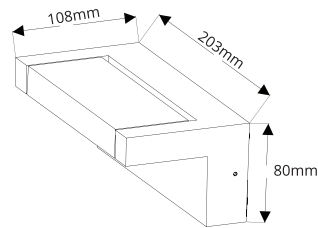

PURE WALL LIGHT RANGE

Outdoor Adjustable LED Wall Lights

10W Adjustable Wall Light
Black
PLWLTB10

10W Adjustable Wall Light
White
PLWLTW10

PRODUCT FEATURES

- Aluminium body with multi-louvered frosted tempered glass
- 240° swivel
- 240V - hardwire