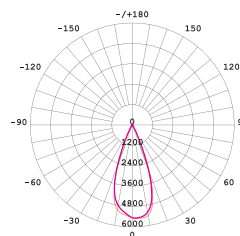

36° Lens
PLTLL36