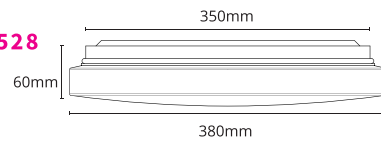

28W Orbit
MLOO34528