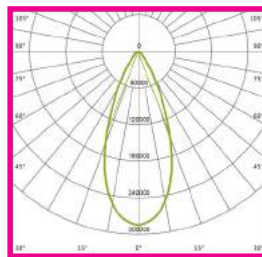

PURE ECO RANGE

Outdoor LED Sports Light Optics and Accessories

OPTIC OPTIONS

PLES1
LED3737 140lm/W

PLES2
LED5050 160lm/W

PLES3
LED3737 140lm/W

PLES4
LED5050 160lm/W

PLES5
LED5050 160lm/W