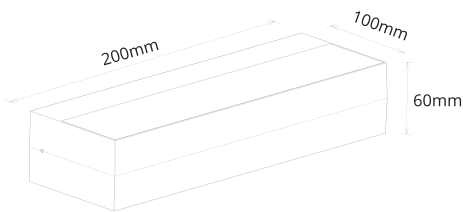

10W Rectangle Wall Light
Black
PLWLDB10