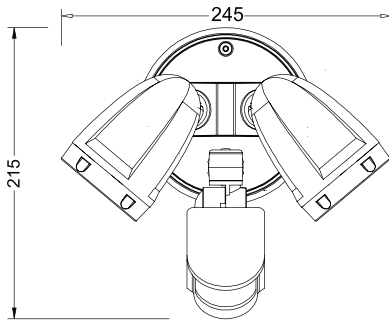

26W Twin Spotlight with Sensor - White
PLS26WSW