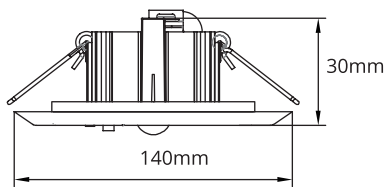

PURE EMERGENCY RANGE

LED Emergency Lights

PRODUCT FEATURES

- AS/NZS compliant
- Long-life LiFePO4 battery
- D63 classification
- Non-maintained

TECHNICAL SPECIFICATIONS

PRODUCT	Recessed Mount	Surface Mount	FITTING COLOUR	White
ORDERING CODE	PLEM3W	PLEM2W	TEST MODE	Manual test
POWER	3W		DIMMING	Non-dimmable
LUMEN OUTPUT	280lm		VOLTAGE	AC220-240V
CHARGE	16 Hours		POWER FACTOR	0.3
DISCHARGE	>2 Hours		LED TYPE	SMD2835
CLASSIFICATION	D63		OPERATING TEMP	-0°~+45°C
BATTERY	LiFePO4 6.4V1500mAh		CERTIFICATIONS	
IP RATING	IP20