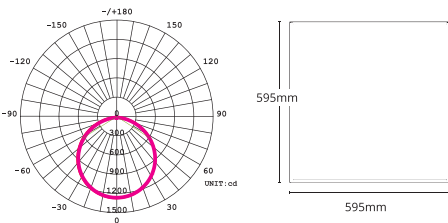

36W 600x600 Panel Light
NW-6060BL