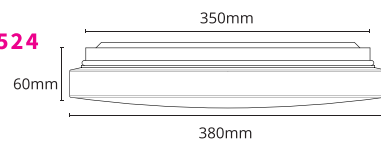

24W Orbit
MLOO34524