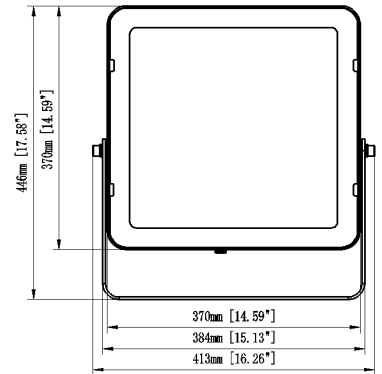

PRODUCT FEATURES

- Powder coated aluminium housing with tempered glass diffuser
- Bracket mounting
- Honeycomb reflector for lower glare

TECHNICAL SPECIFICATIONS

PRODUCT	50W Eco	100W Eco	200W Eco	IK RATING	IK07
ORDERING CODE	PLEFL50W	PLEFL100W	PLEFL200W	BEAM ANGLE	90° Symmetrical
POWER	50W	100W	200W	DIMMING	Non-dimmable
FITTING COLOUR	Black			VOLTAGE	AC220-240V
CCT	5000K			POWER FACTOR	0.95
LUMEN OUTPUT	6250lm	12500lm	25000lm	LED TYPE	SMD
DIMENSIONS	250 X 231mm	347 X 314mm	446 X 413mm	OPERATING TEMP	-30°~+40°C
CRI	Ra>70			CERTIFICATIONS	
IP RATING	IP66