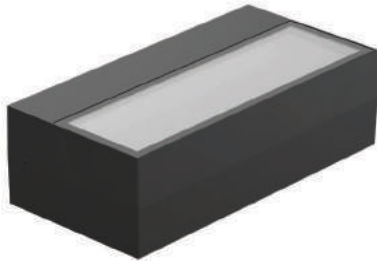

PURE WALL LIGHT RANGE

Outdoor Tricolour Rectangle LED Wall Lights