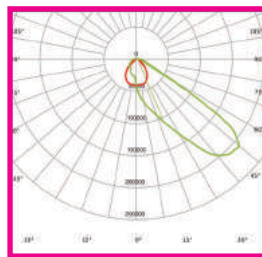

PURE PLATINUM RANGE

Outdoor LED Sports Light Optics and Accessories

OPTIC OPTIONS

PLSF1
LED3737 130lm/W

PLSF2
LED3737 130lm/W

PLSF3
LED3737 130lm/W

PLSF4
LED5050 150lm/W

PLSF5
LED5050 150lm/W