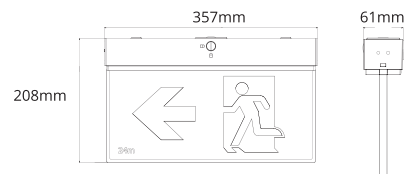

PRODUCT FEATURES

- AS/NZS compliant
- Long-life LiFePO4 battery
- 24M Classification
- Double Sided
- Maintained