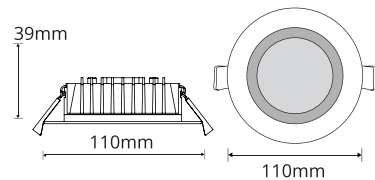

QUICK CONNECT for
hardwire installation
on NZ option

PRODUCT FEATURES

- Low glare fixed downlight with recessed diffuser
- Thermoplastic housing with PC diffuser
- IC-F/IC-4 rated covered and abutted
- CCT selectable 3000K, 4000K, 5000K
- Dimmable down to 10% when using a trailing edge dimmer
- Flex and plug or quick connect option

TECHNICAL SPECIFICATIONS

PRODUCT	Titan II	IK RATING	-
ORDERING CODE	TLTD34510WD | TLTD34510MD | TLTDNZ34510WD	BEAM ANGLE	100°
POWER	10W	DIMMING	Yes, down to 10%
FITTING COLOUR	White / Black	VOLTAGE	AC220-240V
CCT	CCT Switch 3000K, 4000K, 5000K	POWER FACTOR	0.9
LUMEN OUTPUT	900-970lm	LED TYPE	SMD
CUTOUT	Ø90mm	OPERATING TEMP	-20°~+40°C
CRI	Ra>80	CERTIFICATIONS	
IP RATING	IP44 (front) IP20 (back)		

MARTEC

Class II

Dimmable

IC Rating

Tricolour

Warranty

IP Rating

Lifespan