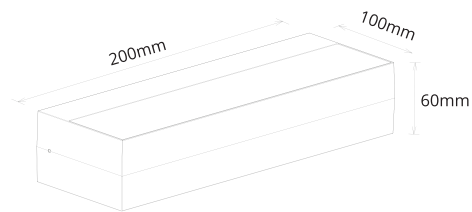

10W Rectangle Wall Light
White
PLWLDW10