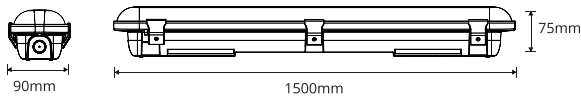

50W Slimline Underverandah
PLUV1550

PRODUCT FEATURES

- PC housing with PC diffuser
- Middle and side cable entry
- CCT selectable 4000K, 5000K, 6500K

TECHNICAL SPECIFICATIONS

PRODUCT	Slimline Underverandah	IK RATING	IK08
ORDERING CODE	PLUV1550	BEAM ANGLE	120°
POWER	60W	DIMMING	Non-dimmable
FITTING COLOUR	White and Grey	VOLTAGE	AC220-240V
CCT	CCT Switch 4000K, 5000K, 6500K	POWER FACTOR	0.9
LUMEN OUTPUT	4250lm-5250lm	LED TYPE	SMD
DIMENSIONS	1500 X 90 X 75mm	OPERATING TEMP	-20°~+40°C
CRI	Ra>80	CERTIFICATIONS	
IP RATING	IP65