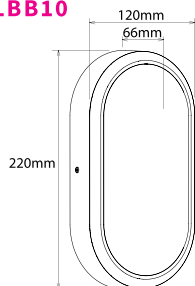

10 Oval Bunker Light
White

PLWLBW10