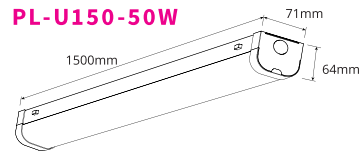

PURE ELITE BATTEN RANGE

CCT Selectable LED Battens

40W Elite Batten Light
PL-U120-40W

50W Elite Batten Light
PL-U150-50W

PRODUCT FEATURES

- Low profile slim batten light
- Metal housing with PC diffuser
- 4 Fast release buttons for easy installation
- CCT selectable 4000K, 6000K
- Emergency option available in 50W see page 87 in PURE Emergency Range