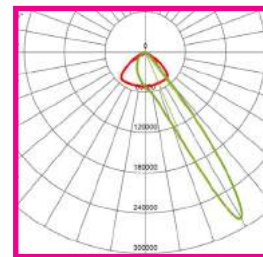

PURE ECO RANGE

LED Street Light Optics

OPTIC OPTIONS

PLST1

PLST2

PLST3

PLST4

PLST5