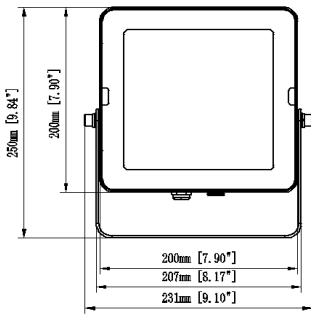

100W Eco Flood
PLEFL100W