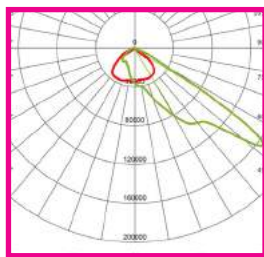

PURE PLATINUM RANGE

LED Street Light Optics

OPTIC OPTIONS

PLST7

MOUNTING ACCESSORIES