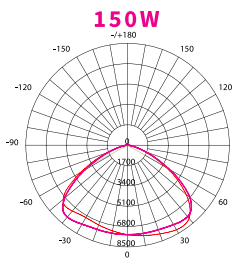

Non-dimmable

CCT

Warranty

IP Rating

Lifespan

PURE HIGH BAY RANGE

Power and CCT Switchable UFO LED High Bay Light

Switchable UFO High Bay
PL-SHB-120-200W