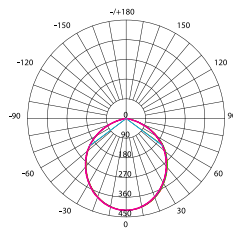

PRODUCT FEATURES

- 25° tilt
- Plastic coated aluminium housing with external driver
- IC-F/IC-4 rated covered and abutted
- CCT selectable 3000K, 4000K, 5700K
- Triac dimmable

TECHNICAL SPECIFICATIONS

PRODUCT	Pure ECO Gimbal Downlight	IK RATING	-
ORDERING CODE	PLE13WG	BEAM ANGLE	90°
POWER	13W	DIMMING	Triac Dimming
FITTING COLOUR	White	VOLTAGE	AC220-240V
CCT	CCT Switch 3000K, 4000K, 5700K	POWER FACTOR	0.9
LUMEN OUTPUT	760-900lm	LED TYPE	SMD
CUTOUT	Ø95-100mm	OPERATING TEMP	-20°~+45°C
CRI	Ra>80	CERTIFICATIONS	
IP RATING	IP20 (front) IP20 (back)