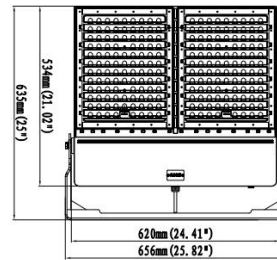

PRODUCT FEATURES

- Powder coated aluminium alloy with PC optical lenses
- Multiple optic options to minimise spill and control glare
- Adjustable U-bracket for easy installation
- High lumen output

TECHNICAL SPECIFICATIONS

PRODUCT	Sports Court Flood		IK RATING	IK10
ORDERING CODE	PLSCF450	PLSCF600	BEAM ANGLE	See optic options
POWER	450W	600W	DIMMING	Non-dimmable
FITTING COLOUR	Black		VOLTAGE	AC220-240V
CCT	5000K (3000K, 4000K optional)		POWER FACTOR	0.95
LUMEN OUTPUT	67500lm	90000lm	LED TYPE	LED 5050
WEIGHT	15.7Kg		OPERATING TEMP	-30°~+50°C
CRI	Ra>70		CERTIFICATIONS	
IP RATING	IP66