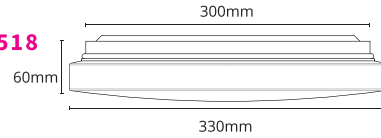

18W Orbit
MLOO34518