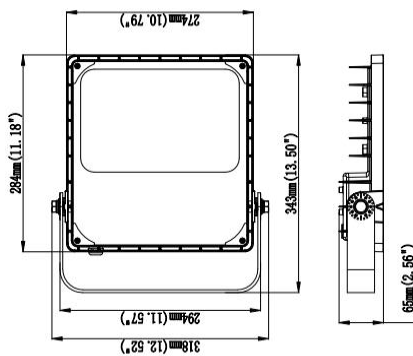

200W Slimline Flood
PLFL200W