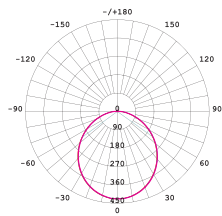

PURE Ceiling Light Range..... 21

Orbit Range..... 22

PURE CEILING LIGHT RANGE

Tricolour CCT LED Oyster Lights

**12W Ceiling Light Ø250mm
PLCL12W**

**18W Ceiling Light Ø300mm
PLCL18W**

**25W Ceiling Light Ø350mm
PLCL25W**