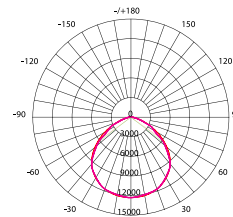

PRODUCT FEATURES

- Powder coated aluminium body with PC lens
- Low glare
- Loop hanging or ceiling mount options
- Standard non-dimmable, dimming and smart control options available

MOUNTING ACCESSORIES

TECHNICAL SPECIFICATIONS

PRODUCT	Platinum Linear High Bay	IK RATING	IK10
ORDERING CODE	PLPHB200	BEAM ANGLE	120° (options available)
POWER	200W	DIMMING	Non-dimmable (options available)
FITTING COLOUR	Black	VOLTAGE	AC220-240V
CCT	5000K	POWER FACTOR	0.91
LUMEN OUTPUT	32000lm	LED TYPE	LED 3030
LAMP WEIGHT	7Kg	OPERATING TEMP	-30°~+50°C
CRI	Ra>70	CERTIFICATIONS	
IP RATING	IP66