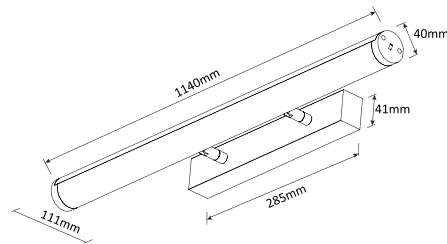

PURE MIRROR LIGHT

LED Mirror Light

PRODUCT FEATURES

- Aluminium body with PC diffuser
- Tilttable to help eliminate shadows
- CCT selectable 3000K, 4000K, 5000K
- Provides uniform light output using SMD technology

TECHNICAL SPECIFICATIONS

PRODUCT	10W Mirror Light		20W Mirror Light		IK RATING	IK08
ORDERING CODE	PLMLB10	PLMLW10	PLMLB20	PLMLW20	BEAM ANGLE	120°
POWER	10W	10W	20W	20W	DIMMING	Non-dimmable
FITTING COLOUR	Black	White	Black	White	VOLTAGE	AC220-240V
CCT	CCT Switch 3000K, 4000K, 5000K				POWER FACTOR	0.9
LUMEN OUTPUT	1020-1150lm		2100-2430lm		LED TYPE	SMD
DIMENSIONS	580 X 41 X 111mm		1140 X 41 X 111mm		OPERATING TEMP	-20°~+45°C
CRI	Ra>80				CERTIFICATIONS	
IP RATING	IP40