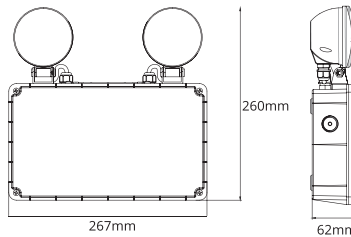

PRODUCT FEATURES

- AS/NZS compliant
- Long-life LiFePO4 battery
- D160 classification
- Non-maintained
- IP65 rated

TECHNICAL SPECIFICATIONS

PRODUCT	IP65 Emergency Spotlight	FITTING COLOUR	White
ORDERING CODE	PLEMF5W	TEST MODE	Manual test
POWER	9W	DIMMING	Non-dimmable
LUMEN OUTPUT	1200lm	VOLTAGE	AC220-240V
CHARGE	24 Hours	POWER FACTOR	0.9
DISCHARGE	>3 Hours	LED TYPE	SMD2835
CLASSIFICATION	160m	OPERATING TEMP	-0°~+45°C
BATTERY	LiFePO4 6.4V6000mAh	CERTIFICATIONS	
IP RATING	IP65