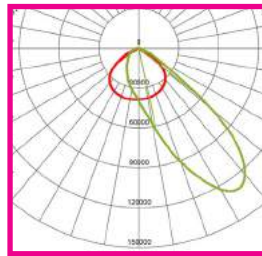

PURE ECO RANGE

LED Street Light Optics

OPTIC OPTIONS

PLST1

PLST2

PLST3

PLST4

PLST5