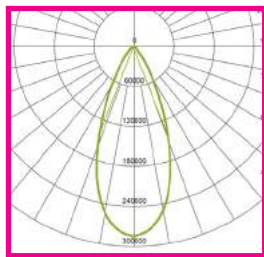

PURE ECO RANGE

LED Street Light Optics

OPTIC OPTIONS

PLST1

PLST2

PLST3

PLST4

PLST5