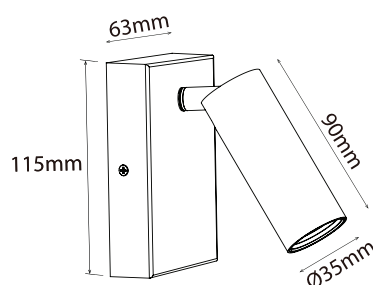

PURE READING LIGHT

Adjustable Reading Light

3W Reading Light

PLRLB3 - Black

PLRLW3 - White

PRODUCT FEATURES

- Compact artistic design
- Aluminium body with PMMA diffuser
- Adjustable for comfortable reading
- 240V - hardwire