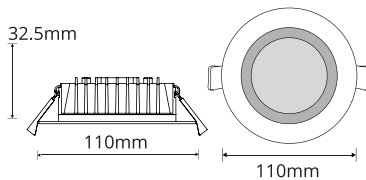

10W Blitz II - White NZ
TLBDN34510WD