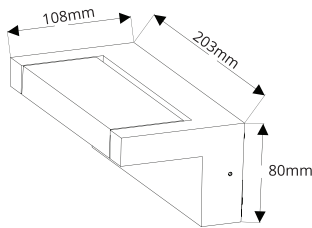

10W Adjustable Wall Light
Black
PLWLTB10