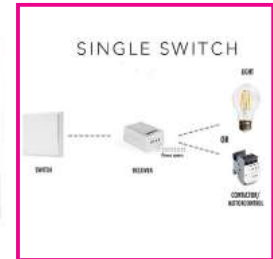

TECHNICAL SPECIFICATIONS

PRODUCT	Wireless Switches			
ORDERING CODE	PLEE154	PLEE0254	PLEE354	PLERC302
SWITCHES	1	2	3	Receiver
SWITCH COLOUR	White			
RANGE	80m Outdoors / 25m Indoors			
LIFESPAN	> 100000 hours			
DIMENSIONS	86mm x 86mm x 15mm			
FREQUENCY	RF 433MHz			
CAPACITY	Up to 10 Switches			

1-Gang Rocker Switch
PLEE154