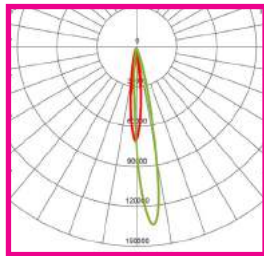

PURE ECO RANGE

LED Street Light Optics

OPTIC OPTIONS

PLST1