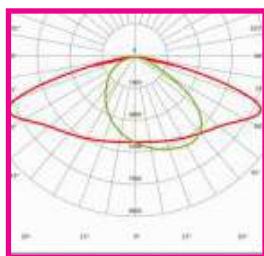

PURE PLATINUM RANGE

LED Street Light Optics

OPTIC OPTIONS

PLST10

MOUNTING ACCESSORIES