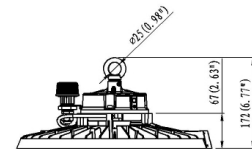

PURE HIGH BAY RANGE

Power and CCT Switchable UFO LED High Bay Light

Switchable UFO High Bay
PL-SHB-120-200W

Emergency Driver available see page 88 in PURE Emergency Range

PRODUCT FEATURES

- Powder coated aluminium body with PC lens
- Power selectable 100W, 120W, 150W, 200W and CCT selectable 4000K, 5000K
- Loop hanging or ceiling mount options
- 0-10V dimming

MOUNTING ACCESSORIES