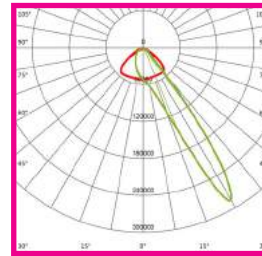

PURE SPORTS COURT RANGE

Outdoor LED Sports Light Optics and Accessories

OPTIC OPTIONS

PLSC1

PLSC2

PLSC3

PLSC4

PLSC5