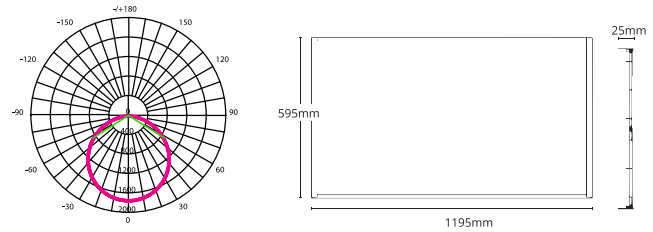

PURE PANEL RANGE

4000K LED Panel Light

36W 600x600 Panel Light
NW-6060BL

50W 600x1200 Panel Light
NW-60120BL

PRODUCT FEATURES

- Low glare slim back-lit panel
- Standard non-dimmable, 0-10V and DALI dimmable options available
- Supplied with 0.6m flex and plug