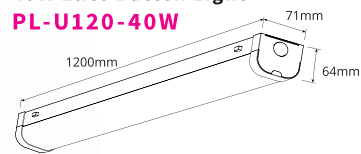

40W Elite Batten Light
PL-U120-40W