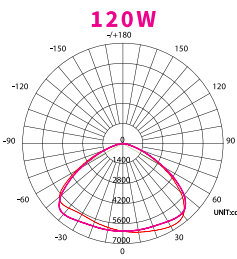

Non-dimmable

CCT

Warranty

IP Rating

Lifespan

PURE HIGH BAY RANGE

Power and CCT Switchable UFO LED High Bay Light

Switchable UFO High Bay
PL-SHB-120-200W