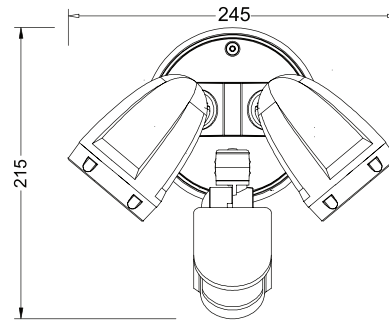

PURE SPOTLIGHT RANGE

Outdoor LED Twin Spotlight with Sensor

26W Twin Spotlight with Sensor - Black
PLS26WSB

26W Twin Spotlight with Sensor - White
PLS26WSW

PRODUCT FEATURES

- PC body with PC diffuser
- Detection range 180°/12m
- Lux level and time duration adjustable
- CCT selectable 3000K, 4000K, 5700K
- Quick fit mounting
- 240V - hardwire