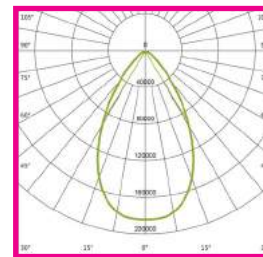

PURE ECO RANGE

Outdoor LED Sports Light Optics and Accessories

OPTIC OPTIONS

PLES1
LED3737 140lm/W

PLES2
LED5050 160lm/W

PLES3
LED3737 140lm/W

PLES4
LED5050 160lm/W

PLES5
LED5050 160lm/W