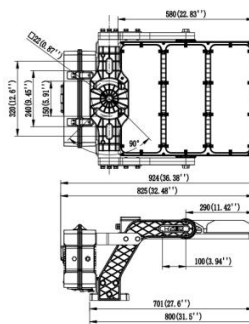

1800W Sports Flood
PLSFL1800