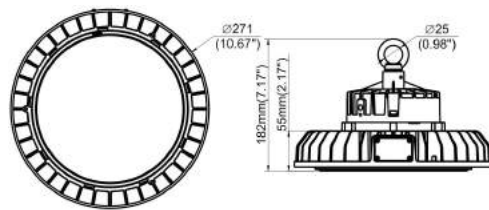

PURE HIGH BAY RANGE

UFO LED High Bay Lights