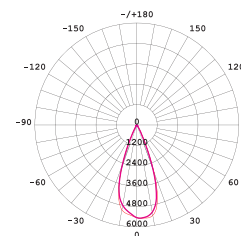

24° Lens
PLTLL24

36° Lens
PLTLL36

60° Lens
Standard

TECHNICAL SPECIFICATIONS

PRODUCT	Black	White	IK RATING	IK06
ORDERING CODE	PLPLB10	PLPLW10	BEAM ANGLE	60°
POWER	10W		DIMMING	Triac Dimming
FITTING COLOUR	Black / White		VOLTAGE	AC220-240V
CCT	CCT Switch 3000K, 4000K, 5000K		POWER FACTOR	0.9
LUMEN OUTPUT	750-950lm		LED TYPE	COB
DIMENSIONS	Ø65mm x 1265mm		OPERATING TEMP	-20°~+40°C
CRI	Ra>90		CERTIFICATIONS	
IP RATING	IP20			