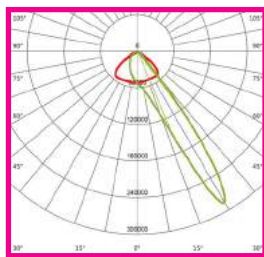

PLES8
LED3737 140lm/W