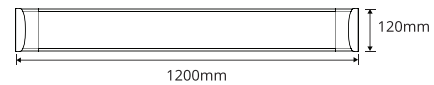

PURE SLIMLINE BATTEN RANGE

LED Battens

PRODUCT FEATURES

- Superior heat dissipation
- Built-in driver
- Integrated modular LED aluminium baseboard design
- 120° Beam angle
- IP44 Rated

TECHNICAL SPECIFICATIONS

PRODUCT	Slimline 4000K	Slimline 6000K	IK RATING	IK08
ORDERING CODE	NW-LED220-YPC	CW-LED220-YPC	BEAM ANGLE	120°
POWER	40W		DIMMING	Non-dimmable
FITTING COLOUR	White		VOLTAGE	AC220-240V
CCT	4000K	6000K	POWER FACTOR	0.95
LUMEN OUTPUT	4400lm		LED TYPE	SMD
DIMENSIONS	1200 X 120 X40mm		OPERATING TEMP	-20°~+40°C
CRI	Ra>80		CERTIFICATIONS	
IP RATING	IP44