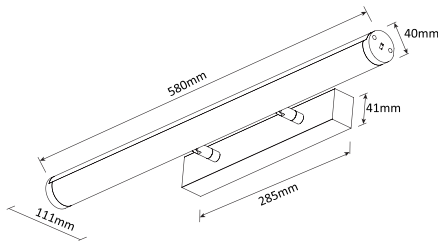

10W Mirror Light
PLMLB10 - Black
PLMLW10 - White