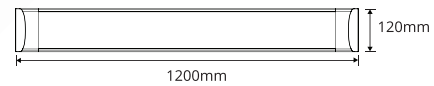

4000K Slimline Batten
NW-LED220-YPC