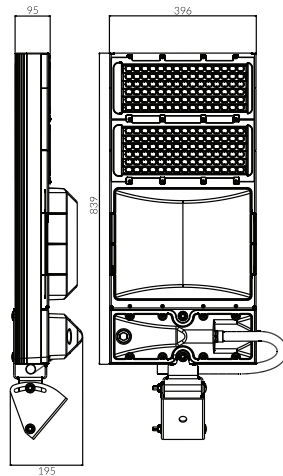

500W Invictus II
INVICTUS500
Internal Driver