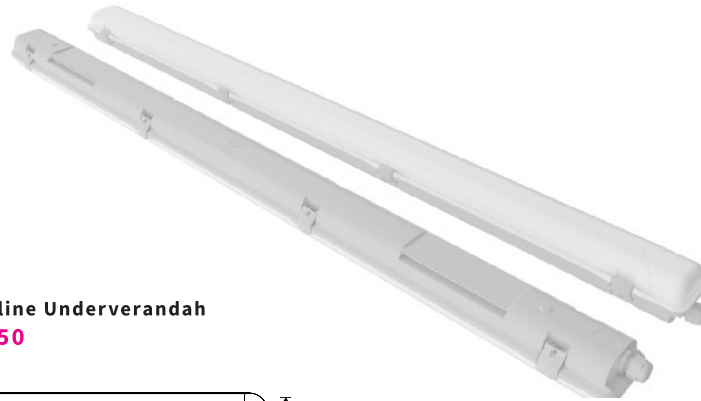

PURE UNDERVERANDAH RANGE

CCT Selectable LED Underverandah