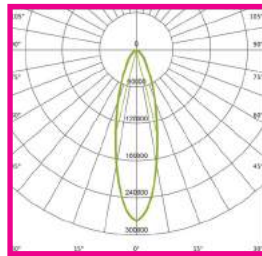

PLSF2
LED3737 130lm/W