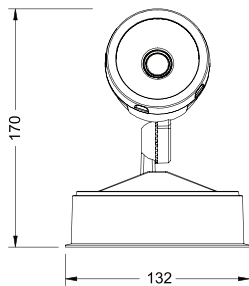

PURE Spotlight Range	39
----------------------------	----

PURE SPOTLIGHT RANGE

Outdoor LED Single Spotlight

13W Single Spotlight
Black
PLS13WB

13W Single Spotlight
White
PLS13WW

PRODUCT FEATURES

- PC body with PC diffuser
- Ceiling and wall mount
- CCT selectable 3000K, 4000K, 5700K
- Quick fit mounting
- 240V - hardwire