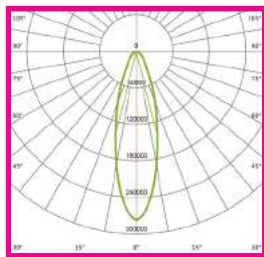

PURE ECO RANGE

Outdoor LED Sports Light Optics and Accessories

OPTIC OPTIONS

PLES1
LED3737 140lm/W

PLES2
LED5050 160lm/W

PLES3
LED3737 140lm/W

PLES4
LED5050 160lm/W

PLES5
LED5050 160lm/W