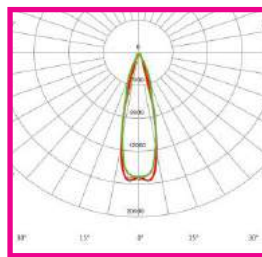

PURE PLATINUM RANGE

LED Street Light Optics

OPTIC OPTIONS

PLST8

MOUNTING ACCESSORIES