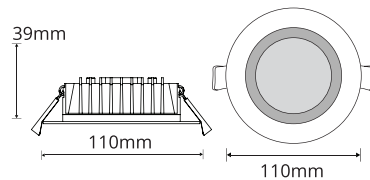

10W Titan II - White NZ
TLTDNZ34510WD