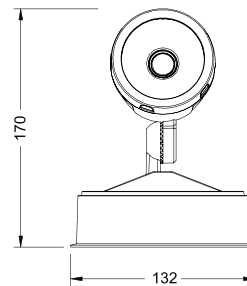

PURE Spotlight Range	39
----------------------------	----

PURE SPOTLIGHT RANGE

Outdoor LED Single Spotlight

13W Single Spotlight
Black
PLS13WB

13W Single Spotlight
White
PLS13WW

PRODUCT FEATURES

- PC body with PC diffuser
- Ceiling and wall mount
- CCT selectable 3000K, 4000K, 5700K
- Quick fit mounting
- 240V - hardwire