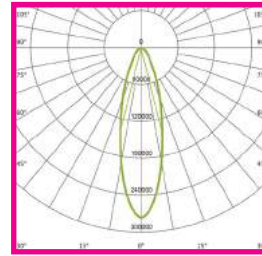

PURE SPORTS COURT RANGE

Outdoor LED Sports Light Optics and Accessories

OPTIC OPTIONS

PLSC1

PLSC2

PLSC3

PLSC4

PLSC5