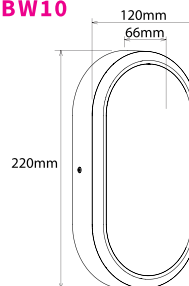

PRODUCT FEATURES

- PC body with frosted PC diffuser
- Corrosion resistant
- CCT selectable 3000K, 4000K, 5700K
- Wall mounted
- 240V - hardwire

TECHNICAL SPECIFICATIONS

PRODUCT	Black	White	IK RATING	IK08
ORDERING CODE	PLWLB10	PLWLBW10	BEAM ANGLE	120°
POWER	10W		DIMMING	Non-dimmable
FITTING COLOUR	Black / White		VOLTAGE	AC220-240V
CCT	CCT Switch 3000K, 4000K, 5700K		POWER FACTOR	0.9
LUMEN OUTPUT	900-1100lm		LED TYPE	SMD
DIMENSIONS	220 X 120 X 66mm		OPERATING TEMP	-20°~+45°C
CRI	Ra>80		CERTIFICATIONS	
IP RATING	IP65