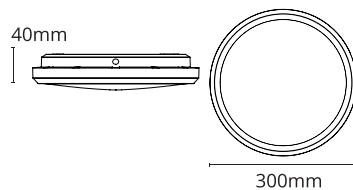

PURE Ceiling Light Range..... 21

Orbit Range..... 22

PURE CEILING LIGHT RANGE

Tricolour CCT LED Oyster Lights

**12W Ceiling Light Ø250mm
PLCL12W**

**18W Ceiling Light Ø300mm
PLCL18W**

**25W Ceiling Light Ø350mm
PLCL25W**