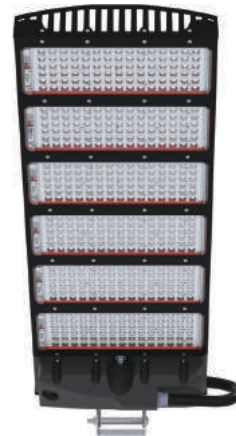

1500W Invictus II
INVICTUS1500
External Driver