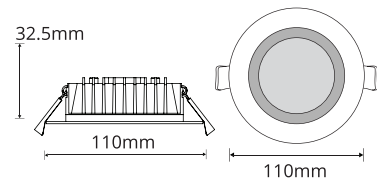

QUICK CONNECT for
hardwire installation
on NZ option

PRODUCT FEATURES

- Low glare fixed downlight with flush diffuser
- Thermoplastic housing with PC diffuser
- IC-F/IC-4 rated covered and abutted
- CCT selectable 3000K, 4000K, 5000K
- Dimmable down to 10% when using a trailing edge dimmer
- Flex and plug or quick connect option

TECHNICAL SPECIFICATIONS

PRODUCT	Blitz II	IK RATING	-
ORDERING CODE	TLBD34510WD | TLBD34510MD | TLBDN34510WD	BEAM ANGLE	100°
POWER	10W	DIMMING	Yes, down to 10%
FITTING COLOUR	White / Black	VOLTAGE	AC220-240V
CCT	CCT Switch 3000K, 4000K, 5000K	POWER FACTOR	0.9
LUMEN OUTPUT	900-970lm	LED TYPE	SMD
CUTOUT	Ø90mm	OPERATING TEMP	-20°~+40°C
CRI	Ra>80	CERTIFICATIONS	
IP RATING	IP44 (front) IP20 (back)		

MARTEC