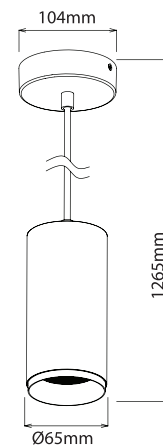

10W Pendant Light
White
PLPLW10