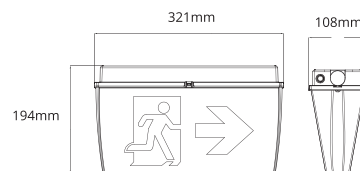

IP65 Surface Mount Exit Light
PLEX3WIP

PRODUCT FEATURES

- AS/NZS compliant
- IP65 rated
- Long-life LiFePO4 battery
- 24M Classification
- Double Sided
- Maintained