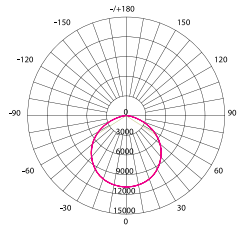

150W UFO High Bay
PL-UF-150W