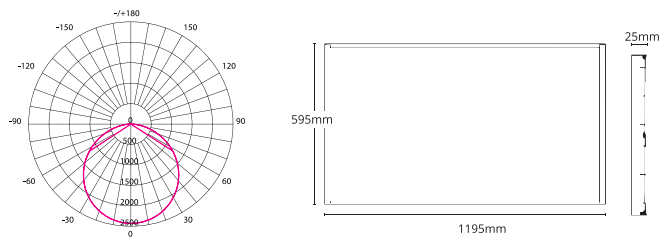

PRODUCT FEATURES

- Low glare slim back-lit panel
- Standard non-dimmable, 0-10V and DALI dimmable options available
- CCT Selectable 4000K, 5000K, 6000K
- Supplied with 0.6m flex and plug

TECHNICAL SPECIFICATIONS

See Panel Accessories Page 52

PRODUCT	High Output Panel	IK RATING	IK03
ORDERING CODE	PL-HCT60120	BEAM ANGLE	120°
POWER	60W	DIMMING	Non-dimmable (dimming options available)
FITTING COLOUR	White	VOLTAGE	AC220-240V
CCT	CCT Switch 4000K, 5000K, 6000K	POWER FACTOR	0.9
LUMEN OUTPUT	7000-7200lm	LED TYPE	SMD
DIMENSIONS	595 X 1195 X 25mm	OPERATING TEMP	-20°~+40°C
CRI	Ra>80	CERTIFICATIONS	
IP RATING	IP40