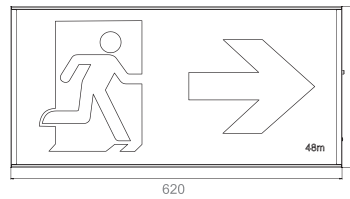

PURE EMERGENCY RANGE

Jumbo LED Exit Lights

Jumbo Exit Light
PLEX4JW

PRODUCT FEATURES

- AS/NZS compliant
- Long-life LiFePO4 battery
- 48M Classification
- Single Sided
- Maintained

DIRECTIONAL SIGNS INCLUDED