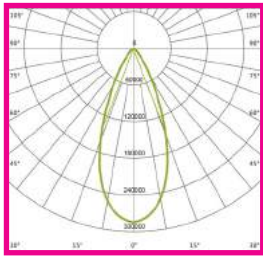

PURE SPORTS COURT RANGE

Outdoor LED Sports Light Optics and Accessories

OPTIC OPTIONS

PLSC1

PLSC2

PLSC3

PLSC4

PLSC5