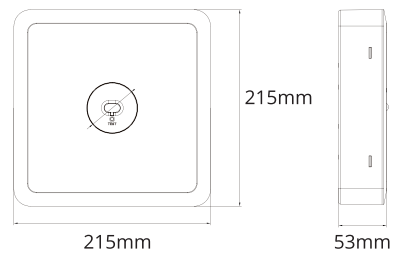

Surface Emergency Light
PLEM2W

PRODUCT FEATURES

- AS/NZS compliant
- Long-life LiFePO4 battery
- D63 classification
- Non-maintained

TECHNICAL SPECIFICATIONS

PRODUCT	Recessed Mount	Surface Mount	FITTING COLOUR	White
ORDERING CODE	PLEM3W	PLEM2W	TEST MODE	Manual test
POWER	3W		DIMMING	Non-dimmable
LUMEN OUTPUT	280lm		VOLTAGE	AC220-240V
CHARGE	16 Hours		POWER FACTOR	0.3
DISCHARGE	>2 Hours		LED TYPE	SMD2835
CLASSIFICATION	D63		OPERATING TEMP	-0°~+45°C
BATTERY	LiFePO4 6.4V1500mAh		CERTIFICATIONS	
IP RATING	IP20