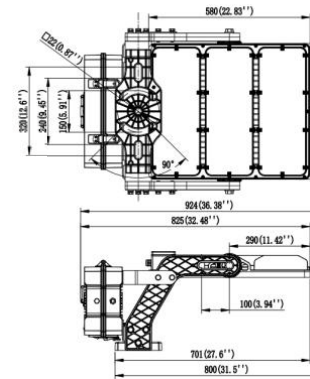

Eco Sports Flood

- **PLESF1000** - 1000W
- **PLESF1200** - 1200W

PRODUCT FEATURES

- Powder coated aluminium alloy with glass/PC optical lenses
- Multiple optic options to minimise spill and control glare
- Driver on board option
- Vertical and horizontal adjustable
- High lumen output

TECHNICAL SPECIFICATIONS

PRODUCT	Eco Sports Range				IK RATING	IK08
ORDERING CODE	PLESF600	PLESF800	PLESF1000	PLESF1200	BEAM ANGLE	See optic options
POWER	600W	800W	1000W	1200W	DIMMING	Dimmable, DALI and DMX Options
FITTING COLOUR	Black				VOLTAGE	AC220-240V
CCT	5000K (4000K, 5700K optional)				POWER FACTOR	0.92
LUMEN OUTPUT	140lm/W and 160lm/W - See optic options				LED TYPE	LED 3737 / LED 5050
LAMP WEIGHT	26Kg	29.8Kg	33.2Kg	33.2Kg	OPERATING TEMP	-30°~+40°C
CRI	Ra>70 (Ra>80 and Ra>90 optional)				CERTIFICATIONS	
IP RATING	IP66