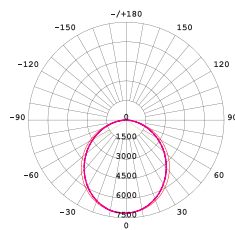

PRODUCT FEATURES

- Aluminium body with PC lens
- Loop hanging
- High lumen output