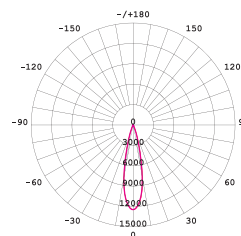

24° Lens
PLTLL24

36° Lens
PLTLL36

60° Lens
Standard

TECHNICAL SPECIFICATIONS

PRODUCT	Black	White	IK RATING	IK06
ORDERING CODE	PLPLB10	PLPLW10	BEAM ANGLE	60°
POWER	10W		DIMMING	Triac Dimming
FITTING COLOUR	Black / White		VOLTAGE	AC220-240V
CCT	CCT Switch 3000K, 4000K, 5000K		POWER FACTOR	0.9
LUMEN OUTPUT	750-950lm		LED TYPE	COB
DIMENSIONS	Ø65mm x 1265mm		OPERATING TEMP	-20°~+40°C
CRI	Ra>90		CERTIFICATIONS	
IP RATING	IP20			