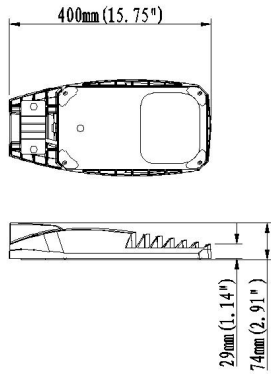

15W Eco Street Light
PLESL15

20W Eco Street Light
PLESL20

30W Eco Street Light
PLESL30

40W Eco Street Light
PLESL40

PRODUCT FEATURES

- Thermal conductive plastics with PC optical lens
- Beam angle options available
- Fixed side entry with a Ø60mm spigot
- Standard stock with PLST2 optics

TECHNICAL SPECIFICATIONS

PRODUCT	Eco Street Lights				IK RATING	IK08
ORDERING CODE	PLESL15	PLESL20	PLESL30	PLESL40	BEAM ANGLE	See optic options
POWER	15W	20W	30W	40W	DIMMING	Non-dimmable
FITTING COLOUR	Black				VOLTAGE	AC220-240V
CCT	4000K (3000K, 5000K optional)				POWER FACTOR	0.92
LUMEN OUTPUT	2100lm	2800lm	4200lm	7000lm	LED TYPE	LED2835
SPIGOT	Ø60mm				OPERATING TEMP	-20°~+50°C
CRI	Ra>70 (Ra>80 optional)				CERTIFICATIONS	
IP RATING	IP66