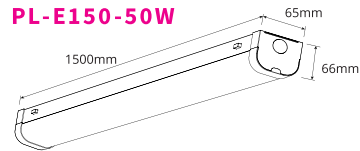

PRODUCT FEATURES

- Low profile slim batten light
- Metal housing with PC diffuser
- Easy installation
- CCT selectable 4000K, 6000K

TECHNICAL SPECIFICATIONS

PRODUCT	Eco Batten	IK RATING	IK06
ORDERING CODE	PL-E150-50W	BEAM ANGLE	120°
POWER	50W	DIMMING	Non-dimmable
FITTING COLOUR	White	VOLTAGE	AC220-240V
CCT	CCT Switch 4000K, 6000K	POWER FACTOR	0.9
LUMEN OUTPUT	7200-7700lm	LED TYPE	SMD
DIMENSIONS	1500 X 65 X 66mm	OPERATING TEMP	-20°~+40°C
CRI	Ra>80	CERTIFICATIONS	ROHS CE SAA
IP RATING	IP20		