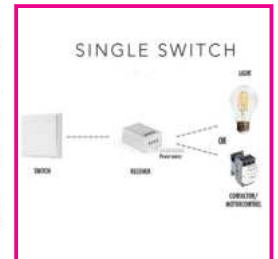

**2-Gang Rocker Switch
PLEE0254**