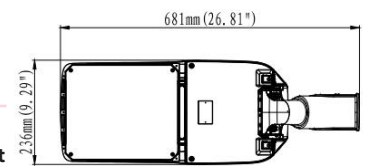

60W Street Light
PL60WSFL

100W Street Light
PL100WSFL