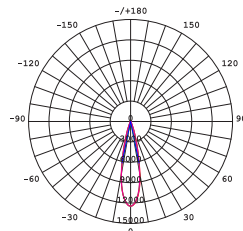

24° Lens
PLTLL24

36° Lens
PLTLL36

60° Lens
Standard

TECHNICAL SPECIFICATIONS

PRODUCT	15W Track		25W Track		IK RATING	IK06
ORDERING CODE	PLTLB15	PLTLW15	PLTLB25	PLTLW25	BEAM ANGLE	60°
POWER	15W	15W	25W	25W	DIMMING	Triac Dimming
FITTING COLOUR	Black	White	Black	White	VOLTAGE	AC220-240V
CCT	CCT Switch 3000K, 4000K, 5000K				POWER FACTOR	0.9
LUMEN OUTPUT	1200-1500lm		1950-2450lm		LED TYPE	COB
DIMENSIONS	Ø84 X 178 X 269mm				OPERATING TEMP	-20°~+40°C
CRI	Ra>90				CERTIFICATIONS	
IP RATING	IP20					