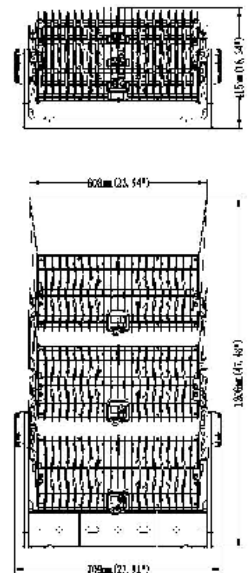

PRODUCT FEATURES

- Powder coated aluminium alloy with PC optical lenses
- Multiple optic options to minimise spill and control glare
- Driver on board option
- Visors optional for light control
- High lumen output

TECHNICAL SPECIFICATIONS

PRODUCT	Platinum Range Sports Flood			IK RATING	IK08
ORDERING CODE	PLSFL600	PLSFL1200	PLSFL1800	BEAM ANGLE	See optic options
POWER	600W	1200W	1800W	DIMMING	Constant Current, DALI and DMX Options
FITTING COLOUR	Black			VOLTAGE	AC220-240V
CCT	5700K (3000K, 4000K optional)			POWER FACTOR	0.92
LUMEN OUTPUT	130lm/W and 150lm/W - See optic options			LED TYPE	LED 3737 / LED 5050
LAMP WEIGHT	8.8Kg	21Kg	36.7Kg	OPERATING TEMP	-30°~+45°C
CRI	Ra>70 (Ra>80 and Ra>90 optional)			CERTIFICATIONS	
IP RATING	IP66