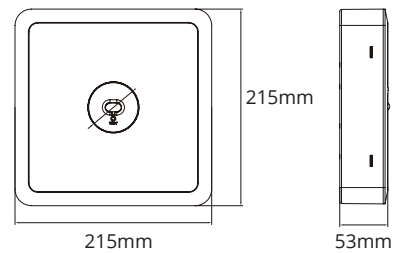

Surface Emergency Light
PLEM2W

PRODUCT FEATURES

- AS/NZS compliant
- Long-life LiFePO4 battery
- D63 classification
- Non-maintained

TECHNICAL SPECIFICATIONS

PRODUCT	Recessed Mount	Surface Mount	FITTING COLOUR	White
ORDERING CODE	PLEM3W	PLEM2W	TEST MODE	Manual test
POWER	3W		DIMMING	Non-dimmable
LUMEN OUTPUT	280lm		VOLTAGE	AC220-240V
CHARGE	16 Hours		POWER FACTOR	0.3
DISCHARGE	>2 Hours		LED TYPE	SMD2835
CLASSIFICATION	D63		OPERATING TEMP	-0°~+45°C
BATTERY	LiFePO4 6.4V1500mAh		CERTIFICATIONS	
IP RATING	IP20			

Class II

Non-dimmable

Distance

Warranty

IP Rating

Discharge