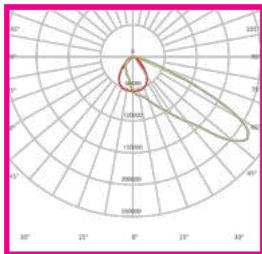

PURE PLATINUM RANGE

Outdoor LED Sports Light Optics and Accessories

OPTIC OPTIONS

PLSF1
LED3737 130lm/W

PLSF2
LED3737 130lm/W

PLSF3
LED3737 130lm/W

PLSF4
LED5050 150lm/W

PLSF5
LED5050 150lm/W