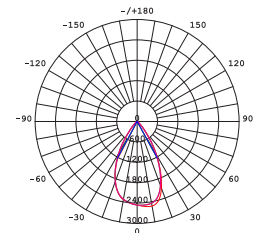

24° Lens
PLTLL24

36° Lens
PLTLL36

60° Lens
Standard

TECHNICAL SPECIFICATIONS

PRODUCT	Black	White	IK RATING	IK06
ORDERING CODE	PLPLB10	PLPLW10	BEAM ANGLE	60°
POWER	10W		DIMMING	Triac Dimming
FITTING COLOUR	Black / White		VOLTAGE	AC220-240V
CCT	CCT Switch 3000K, 4000K, 5000K		POWER FACTOR	0.9
LUMEN OUTPUT	750-950lm		LED TYPE	COB
DIMENSIONS	Ø65mm x 1265mm		OPERATING TEMP	-20°~+40°C
CRI	Ra>90		CERTIFICATIONS	
IP RATING	IP20			