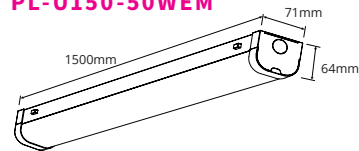

PURE EMERGENCY RANGE

LED Emergency Batten Light

50W Emergency Batten Light
PL-U150-50WEM

PRODUCT FEATURES

- Low profile slim batten light
- Metal housing with PC diffuser and remote driver
- 4 Fast release buttons for easy installation
- CCT selectable 4000K, 6000K