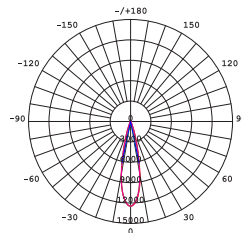

24° Lens
PLTLL24

36° Lens
PLTLL36

60° Lens
Standard

TECHNICAL SPECIFICATIONS

PRODUCT	Black	White	IK RATING	IK06
ORDERING CODE	PLPLB10	PLPLW10	BEAM ANGLE	60°
POWER	10W		DIMMING	Triac Dimming
FITTING COLOUR	Black / White		VOLTAGE	AC220-240V
CCT	CCT Switch 3000K, 4000K, 5000K		POWER FACTOR	0.9
LUMEN OUTPUT	750-950lm		LED TYPE	COB
DIMENSIONS	Ø65mm x 1265mm		OPERATING TEMP	-20°~+40°C
CRI	Ra>90		CERTIFICATIONS	
IP RATING	IP20			