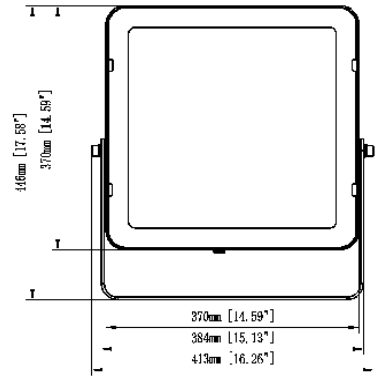

PRODUCT FEATURES

- Powder coated aluminium housing with tempered glass diffuser
- Bracket mounting
- Honeycomb reflector for lower glare

TECHNICAL SPECIFICATIONS

PRODUCT	50W Eco	100W Eco	200W Eco	IK RATING	IK07
ORDERING CODE	PLEFL50W	PLEFL100W	PLEFL200W	BEAM ANGLE	90° Symmetrical
POWER	50W	100W	200W	DIMMING	Non-dimmable
FITTING COLOUR	Black			VOLTAGE	AC220-240V
CCT	5000K			POWER FACTOR	0.95
LUMEN OUTPUT	6250lm	12500lm	25000lm	LED TYPE	SMD
DIMENSIONS	250 X 231mm	347 X 314mm	446 X 413mm	OPERATING TEMP	-30°~+40°C
CRI	Ra>70			CERTIFICATIONS	
IP RATING	IP66