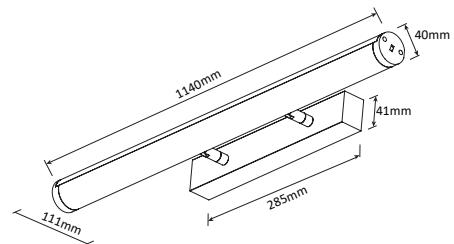

20W Mirror Light

PLMLB20 - Black

PLMLW20 - White

PRODUCT FEATURES

- Aluminium body with PC diffuser
- Tilttable to help eliminate shadows
- CCT selectable 3000K, 4000K, 5000K
- Provides uniform light output using SMD technology

TECHNICAL SPECIFICATIONS

PRODUCT	10W Mirror Light	20W Mirror Light	IK RATING	IK08
ORDERING CODE	PLMLB10 PLMLW10	PLMLB20 PLMLW20	BEAM ANGLE	120°
POWER	10W 10W	20W 20W	DIMMING	Non-dimmable
FITTING COLOUR	Black White	Black White	VOLTAGE	AC220-240V
CCT	CCT Switch 3000K, 4000K, 5000K		POWER FACTOR	0.9
LUMEN OUTPUT	1020-1150lm	2100-2430lm	LED TYPE	SMD
DIMENSIONS	580 X 41 X 111mm	1140 X 41 X 111mm	OPERATING TEMP	-20°~+45°C
CRI	Ra>80		CERTIFICATIONS	
IP RATING	IP40			

Non-dimmable

Tricolour

Warranty

IP Rating

Lifespan