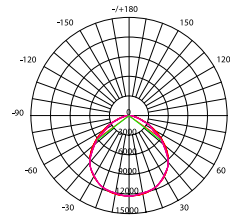

PURE PLATINUM RANGE

Linear LED High Bay Light

PRODUCT FEATURES

- Powder coated aluminium body with PC lens
- Low glare
- Loop hanging or ceiling mount options
- Standard non-dimmable, dimming and smart control options available

MOUNTING ACCESSORIES

TECHNICAL SPECIFICATIONS

PRODUCT	Platinum Linear High Bay	IK RATING	IK10
ORDERING CODE	PLPHB200	BEAM ANGLE	120° (options available)
POWER	200W	DIMMING	Non-dimmable (options available)
FITTING COLOUR	Black	VOLTAGE	AC220-240V
CCT	5000K	POWER FACTOR	0.91
LUMEN OUTPUT	32000lm	LED TYPE	LED 3030
LAMP WEIGHT	7Kg	OPERATING TEMP	-30°~+50°C
CRI	Ra>70	CERTIFICATIONS	
IP RATING	IP66