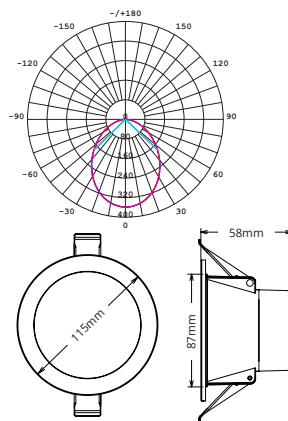

10W ECO Downlight
PLE10WD