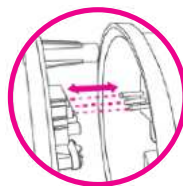

PURE SPOTLIGHT RANGE

Outdoor LED Single Spotlight

13W Single Spotlight
Black
PLS13WB

13W Single Spotlight
White
PLS13WW

PRODUCT FEATURES

- PC body with PC diffuser
- Ceiling and wall mount
- CCT selectable 3000K, 4000K, 5700K
- Quick fit mounting
- 240V - hardwire