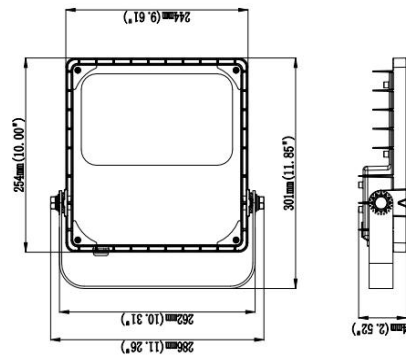

PRODUCT FEATURES

- Powder coated aluminium housing with tempered glass diffuser
- Bracket mounting
- Streamline design to prevent water accumulation
- High lumen output

TECHNICAL SPECIFICATIONS

PRODUCT	50W Slimline	100W Slimline	IK RATING	IK08
ORDERING CODE	PLFL50W	PLFL100W	BEAM ANGLE	120° Symmetrical
POWER	50W	100W	DIMMING	Non-dimmable
FITTING COLOUR	Black		VOLTAGE	AC220-240V
CCT	5700K		POWER FACTOR	0.9
LUMEN OUTPUT	7500lm	15000lm	LED TYPE	SMD
DIMENSIONS	247 X 255 X 57mm	301 X 284 X 65mm	OPERATING TEMP	-30°~+40°C
CRI	Ra>70		CERTIFICATIONS	
IP RATING	IP66