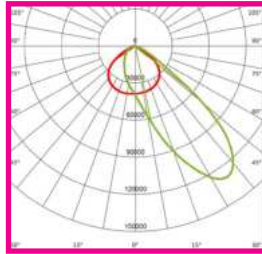

PURE SPORTS COURT RANGE

Outdoor LED Sports Light Optics and Accessories

OPTIC OPTIONS

PLSC2

GLARE / SPILL CONTROL & ACCESSORIES