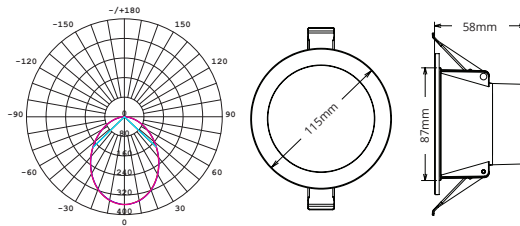

PRODUCT FEATURES

- Re low glare diffuser
- Plastic coated aluminium housing with built-in driver
- IC-F/IC-4 rated covered and abutted
- CCT selectable 3000K, 4000K, 5700K
- Triac dimmable
- Flex and plug
- •

TECHNICAL SPECIFICATIONS

PRODUCT	PURE ECO Downlight - Recessed Diffuser	IK RATING	-
ORDERING CODE	PLER10WD	BEAM ANGLE	90°
POWER	10W	DIMMING	Triac Dimming
FITTING COLOUR	White	VOLTAGE	AC220-240V
CCT	CCT Switch 3000K, 4000K, 5700K	POWER FACTOR	0.9
LUMEN OUTPUT	800-880lm	LED TYPE	SMD
CUTOUT	Ø90-95mm	OPERATING TEMP	-20°~+45°C
CRI	Ra>80	CERTIFICATIONS	
IP RATING	IP54 (front) IP40 (back)