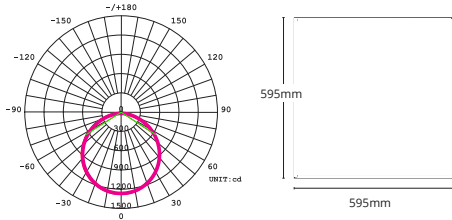

36W 600x600 Panel Light NW-6060UGR