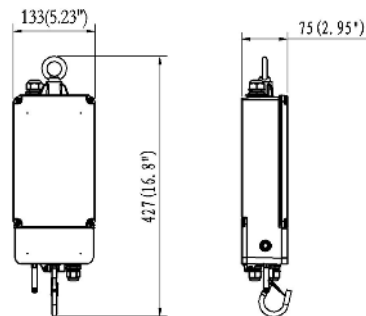

Emergency Driver for PL-SHB-120-200W
PLSHBED

PRODUCT FEATURES

- When switched to emergency operation power is cut to 10% of normal output
- Can be used with 0-10V dimmable high bay
- High output power
- Self-testing
- Battery over-temperature protection

EMERGENCY SPECIFICATIONS

PRODUCT	Emergency Driver	MATERIAL	Powder coated aluminium body
ORDERING CODE	PLSHBED	BATTERY	LiFePO4
POWER	10% of normal output	COLOUR	Black
VOLTAGE	AC220-240V	OPERATING TEMP	0°C ~+45°C
CHARGE	24 hours	IK RATING	IK08
DISCHARGE	>3 hours	IP RATING	IP65
DIMENSIONS	427 x 133 x75mm	CERTIFICATIONS	
WEIGHT	2.5Kg		
MOUNTING	Loop mounting