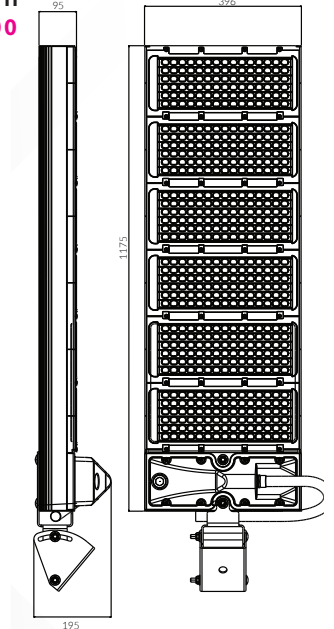

TECHNICAL SPECIFICATIONS

PRODUCT	Invictus II		IK RATING	IK08
ORDERING CODE	INVICTUS1000	INVICTUS1500	BEAM ANGLE	Optional Optics
POWER	1000W	1500W	DIMMING	1-10V, DMX and DALI options
FITTING COLOUR	Black		VOLTAGE	AC220-240V
CCT	5000K (4000K optional)		POWER FACTOR	0.9
LUMEN OUTPUT	140000lm	210000lm	LED TYPE	LED 3030
LAMP WEIGHT	15Kg	26Kg	OPERATING TEMP	-40°~+50°C
CRI	Ra>70 (Ra>80 and Ra>90 optional)		CERTIFICATIONS	CE SAA
IP RATING	IP66