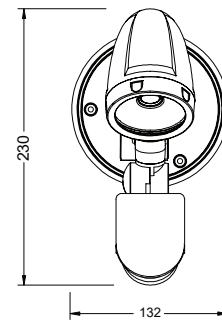

PURE SPOTLIGHT RANGE

Outdoor LED Single Spotlight with Sensor

13W Single Spotlight with Sensor - Black
PLS13WSB

13W Single Spotlight with Sensor - White
PLS13WSW

PRODUCT FEATURES

- PC body with PC diffuser
- Detection range 180°/12m
- Lux level and time duration adjustable
- CCT selectable 3000K, 4000K, 5700K
- Quick fit mounting
- 240V - hardwire