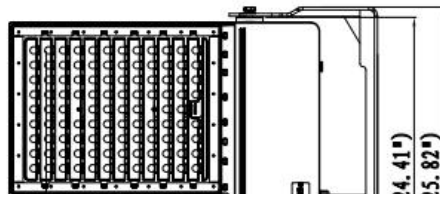

PRODUCT FEATURES

- Powder coated aluminium body with PC lens
- Low glare
- Loop hanging or ceiling mount options
- Standard non-dimmable, dimming and smart control options available

MOUNTING ACCESSORIES