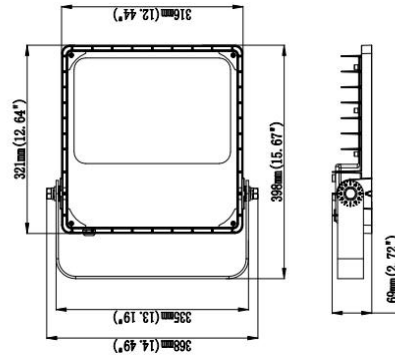

TECHNICAL SPECIFICATIONS

PRODUCT	150W Slimline	200W Slimline	IK RATING	IK08
ORDERING CODE	PLFL150W	PLFL200W	BEAM ANGLE	120° Symmetrical
POWER	150W	200W	DIMMING	Non-dimmable
FITTING COLOUR	Black		VOLTAGE	AC220-240V
CCT	5700K		POWER FACTOR	0.9
LUMEN OUTPUT	22500lm	30000lm	LED TYPE	SMD
DIMENSIONS	343 X 318 X 65mm	398 X 368 X 69mm	OPERATING TEMP	-30°~+40°C
CRI	Ra>70		CERTIFICATIONS	
IP RATING	IP66			

Non-dimmable

CCT

Warranty

IP Rating

Lifespan