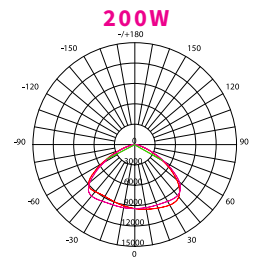

Non-dimmable

CCT

Warranty

IP Rating

Lifespan

PURE HIGH BAY RANGE

Power and CCT Switchable UFO LED High Bay Light

Switchable UFO High Bay
PL-SHB-120-200W