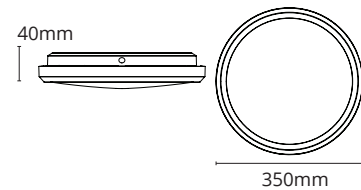

PURE CEILING LIGHT RANGE

Tricolour CCT LED Oyster Lights

12W Ceiling Light Ø250mm
PLCL12W

18W Ceiling Light Ø300mm
PLCL18W

25W Ceiling Light Ø350mm
PLCL25W

PRODUCT FEATURES

- PC body with PC opal diffuser and internal driver
- Surface mounted
- CCT selectable 3000K, 4000K, 5700K
- Triac dimmable