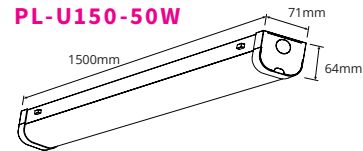

50W Elite Batten Light

PL-U150-50W