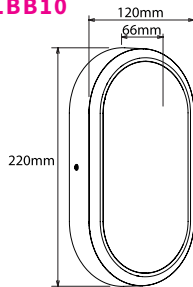

10 Oval Bunker Light

White

PLWLBW10