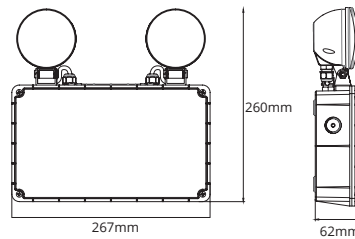

PRODUCT FEATURES

- AS/NZS compliant
- Long-life LiFePO4 battery
- D160 classification
- Non-maintained
- IP65 rated

TECHNICAL SPECIFICATIONS

PRODUCT	IP65 Emergency Spotlight	FITTING COLOUR	White
ORDERING CODE	PLEMFSW	TEST MODE	Manual test
POWER	9W	DIMMING	Non-dimmable
LUMEN OUTPUT	1200lm	VOLTAGE	AC220-240V
CHARGE	24 Hours	POWER FACTOR	0.9
DISCHARGE	>3 Hours	LED TYPE	SMD2835
CLASSIFICATION	160m	OPERATING TEMP	-0°~+45°C
BATTERY	LiFePO4 6.4V6000mAh	CERTIFICATIONS	
IP RATING	IP65