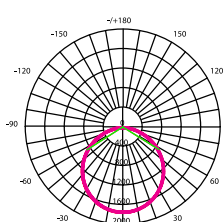

50W 600x1200 Panel Light
PL-CCT60120