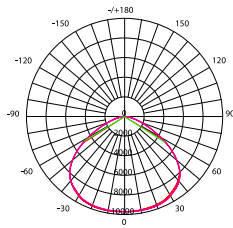

PRODUCT FEATURES

- Powder coated aluminium body with PC lens
- Loop hanging
- High lumen output

MOUNTING ACCESSORIES

PLHBS
Safety Chain

TECHNICAL SPECIFICATIONS

PRODUCT	Eco UFO High Bay	IK RATING	IK08
ORDERING CODE	PLEHB200W	BEAM ANGLE	120°
POWER	200W	DIMMING	Non-dimmable
FITTING COLOUR	Black	VOLTAGE	AC220-240V
CCT	5000K	POWER FACTOR	0.92
LUMEN OUTPUT	29000lm	LED TYPE	LED 2835
LAMP WEIGHT	1.9Kg	OPERATING TEMP	-30°~+45°C
CRI	Ra>80	CERTIFICATIONS	
IP RATING	IP65		

Non-dimmable

CCT

Warranty

IP Rating

Lifespan