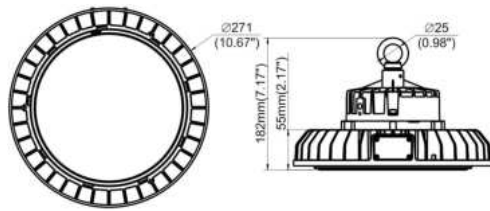

PURE HIGH BAY RANGE

UFO LED High Bay Lights