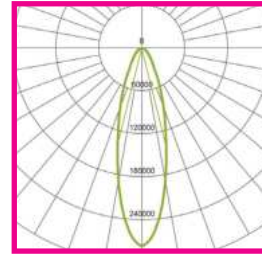

PURE ECO RANGE

LED Street Light Optics

OPTIC OPTIONS

PLST1

PLST2

PLST3

PLST4

PLST5