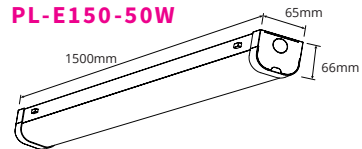

PURE ECO RANGE BATTEN

CCT Selectable LED Battens

PRODUCT FEATURES

- Low profile slim batten light
- Metal housing with PC diffuser
- Easy installation
- CCT selectable 4000K, 6000K

TECHNICAL SPECIFICATIONS

PRODUCT	Eco Batten	IK RATING	IK06
ORDERING CODE	PL-E150-50W	BEAM ANGLE	120°
POWER	50W	DIMMING	Non-dimmable
FITTING COLOUR	White	VOLTAGE	AC220-240V
CCT	CCT Switch 4000K, 6000K	POWER FACTOR	0.9
LUMEN OUTPUT	7200-7700lm	LED TYPE	SMD
DIMENSIONS	1500 X 65 X 66mm	OPERATING TEMP	-20°~+40°C
CRI	Ra>80	CERTIFICATIONS	
IP RATING	IP20		

Non-dimmable

CCT

Warranty

IP Rating

Lifespan