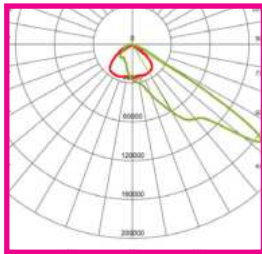

PURE ECO RANGE

LED Street Light Optics

OPTIC OPTIONS

PLST7