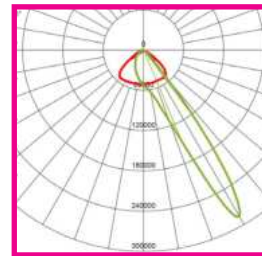

PURE ECO RANGE

LED Street Light Optics

OPTIC OPTIONS

PLST1

PLST2

PLST3

PLST4

PLST5