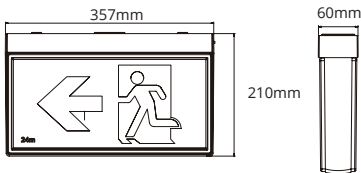

Surface Mount Blade Exit Light
PLEX2W