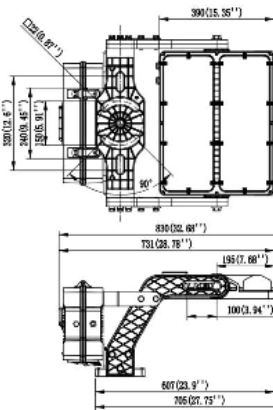

PURE ECO RANGE

Outdoor LED Sports Lights

Eco Sports Flood

PLESF600 - 600W

PLESF800 - 800W

Eco Sports Flood

PLESF1000 - 1000W

PLESF1200 - 1200W