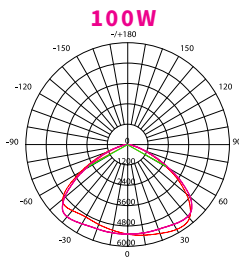

Non-dimmable

CCT

Warranty

IP Rating

Lifespan

PURE HIGH BAY RANGE

Power and CCT Switchable UFO LED High Bay Light

Switchable UFO High Bay
PL-SHB-120-200W