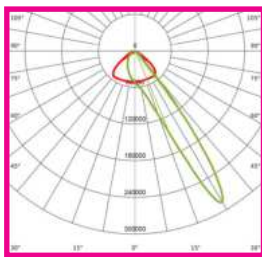

PLES8
LED3737 140lm/W