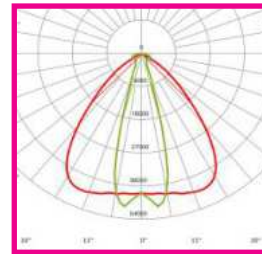

PURE ECO RANGE

LED Street Light Optics

OPTIC OPTIONS

PLST9