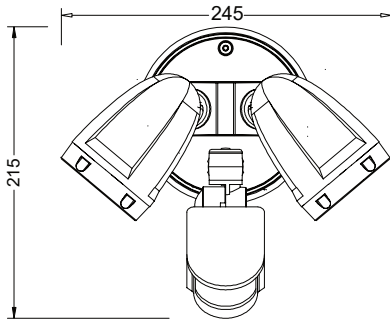

26W Twin Spotlight with Sensor - White
PLS26WSW