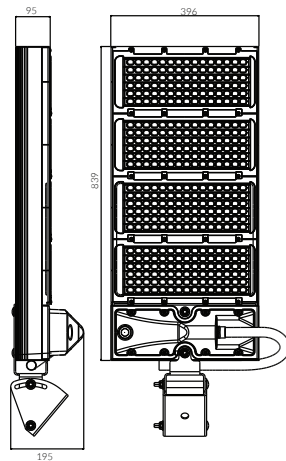

1500W Invictus II
INVICTUS1500
External Driver