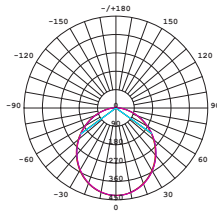

12W Ceiling Light Ø250mm
PLCL12W