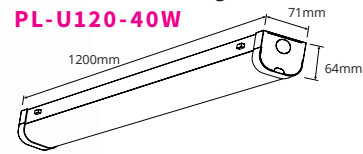

40W Elite Batten Light