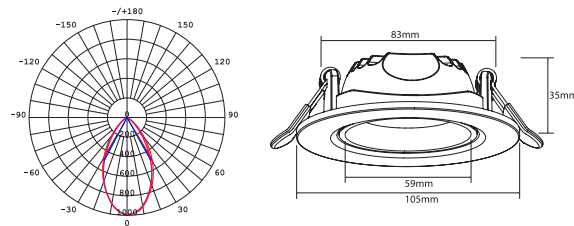

PURE ECO RANGE

Tricolour CCT Gimbal LED Downlights

PRODUCT FEATURES

- 25° tilt
- Plastic coated aluminium housing with external driver
- IC-F/IC-4 rated covered and abutted
- CCT selectable 3000K, 4000K, 5700K
- Triac dimmable
- Flex and plug

TECHNICAL SPECIFICATIONS

PRODUCT	PURE Platinum Gimbal Downlight	IK RATING	-
ORDERING CODE	PLP9WG	BEAM ANGLE	60°
POWER	9W	DIMMING	Triac Dimming
FITTING COLOUR	White	VOLTAGE	AC220-240V
CCT	CCT Switch 3000K, 4000K, 5700K	POWER FACTOR	0.85
LUMEN OUTPUT	850-950lm	LED TYPE	SMD
CUTOUT	Ø85-95mm	OPERATING TEMP	-20°~+40°C
CRI	Ra>80	CERTIFICATIONS	
IP RATING	IP40 (front) IP20 (back)