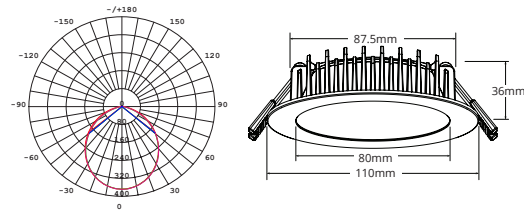

PURE PLATINUM RANGE

Tricolour CCT LED Downlights

PRODUCT FEATURES

- Recessed or flush low glare diffuser options
- Plastic coated aluminium housing with external driver
- IC-F/IC-4 rated covered and abutted
- CCT selectable 3000K, 4000K, 5700K
- Triac dimmable
- Quick connect installation

QUICK CONNECT
for hardwire
installation

TECHNICAL SPECIFICATIONS

PRODUCT	Flush Diffuser	Recessed Diffuser	IK RATING	-
ORDERING CODE	PLP8WDA	PLP8WDB	BEAM ANGLE	100°
POWER	8W		DIMMING	Triac Dimming
FITTING COLOUR	White		VOLTAGE	AC220-240V
CCT	CCT Switch 3000K, 4000K, 5700K		POWER FACTOR	0.9
LUMEN OUTPUT	800-920lm	780-910lm	LED TYPE	SMD
CUTOUT	Ø90mm		OPERATING TEMP	-20°~+40°C
CRI	Ra>80		CERTIFICATIONS	
IP RATING	IP54 (front) IP20 (back)			

ROHS

IC-F
ABUTTED & COVERED

SAA

Class II

Dimmable

IC Rating

Tricolour

Warranty

IP Rating

Lifespan