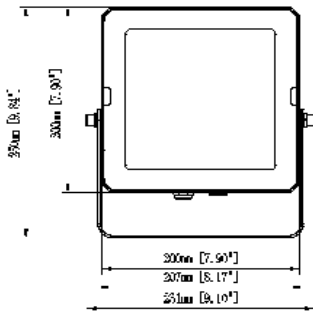

100W Eco Flood
PLEFL100W