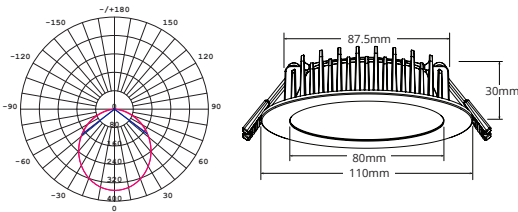

8W Platinum Downlight
Recessed Diffuser
PLP8WDB