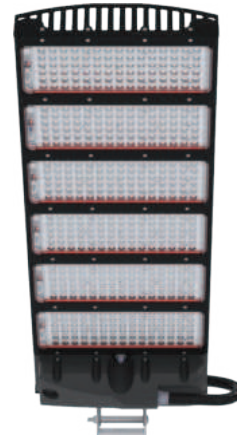

1500W Invictus II
INVICTUS1500
External Driver