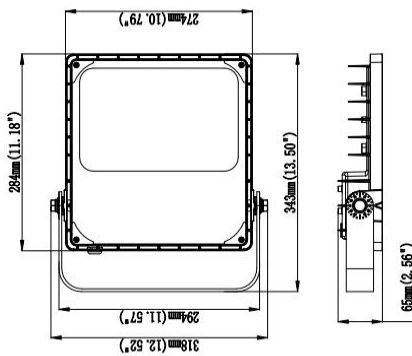

200W Slimline Flood
PLFL200W