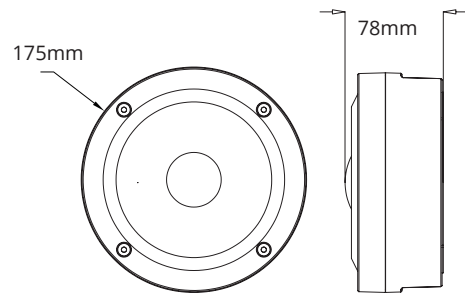

IP65 Surface Emergency Light
PLEM5WIP

PRODUCT FEATURES

- AS/NZS compliant
- Long-life LiFePO4 battery
- D63 classification
- Non-maintained
- IP65 rated

TECHNICAL SPECIFICATIONS

PRODUCT	Recessed Mount	Surface Mount	FITTING COLOUR	White
ORDERING CODE	PLEM4WIP	PLEM5WIP	TEST MODE	Manual test
POWER	3W		DIMMING	Non-dimmable
LUMEN OUTPUT	750lm	500lm	VOLTAGE	AC220-240V
CHARGE	16 Hours		POWER FACTOR	0.3
DISCHARGE	>2 Hours		LED TYPE	SMD2835
CLASSIFICATION	D63		OPERATING TEMP	-0°~+45°C
BATTERY	LiFePO4 6.4V1500mAh		CERTIFICATIONS	
IP RATING	IP65			

Non-dimmable

Distance

Warranty

IP Rating

Discharge