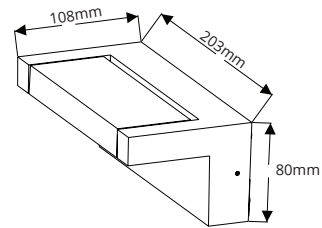

PURE WALL LIGHT RANGE

Outdoor Adjustable LED Wall Lights

10W Adjustable Wall Light
Black
PLWLTB10

10W Adjustable Wall Light
White
PLWLTW10

PRODUCT FEATURES

- Aluminium body with multi-louvered frosted tempered glass
- 240° swivel
- 240V - hardwire