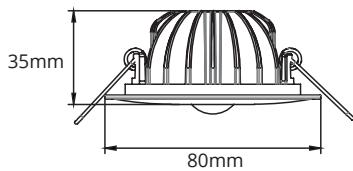

IP65 Recessed Emergency Light
PLEM4WIP

IP65 Surface Emergency Light
PLEM5WIP

PRODUCT FEATURES

- AS/NZS compliant
- Long-life LiFePO4 battery
- D63 classification
- Non-maintained
- IP65 rated

TECHNICAL SPECIFICATIONS