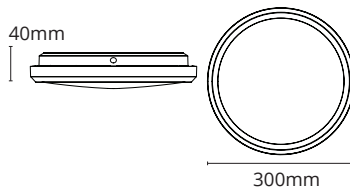

PURE CEILING LIGHT RANGE

Tricolour CCT LED Oyster Lights

12W Ceiling Light Ø250mm
PLCL12W

18W Ceiling Light Ø300mm
PLCL18W

25W Ceiling Light Ø350mm
PLCL25W

PRODUCT FEATURES

- PC body with PC opal diffuser and internal driver
- Surface mounted
- CCT selectable 3000K, 4000K, 5700K
- Triac dimmable