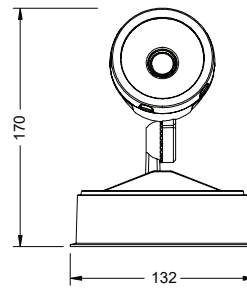

PURE SPOTLIGHT RANGE

Outdoor LED Single Spotlight

13W Single Spotlight
Black
PLS13WB

13W Single Spotlight
White
PLS13WW

PRODUCT FEATURES

- PC body with PC diffuser
- Ceiling and wall mount
- CCT selectable 3000K, 4000K, 5700K
- Quick fit mounting
- 240V - hardwire