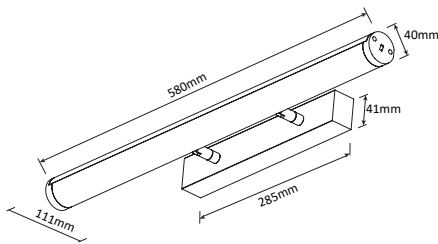

10W Mirror Light

PLMLB10 - Black

PLMLW10 - White