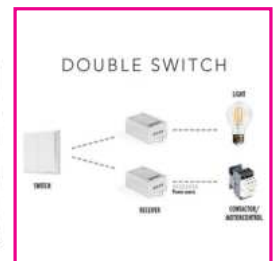

**3-Gang Rocker Switch
PLEE354**