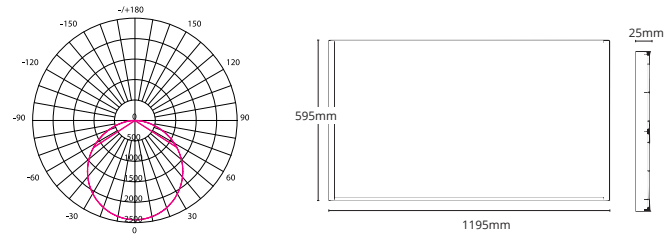

PRODUCT FEATURES

- Low glare slim back-lit panel
- Standard non-dimmable, 0-10V and DALI dimmable options available
- CCT Selectable 4000K, 5000K, 6000K
- Supplied with 0.6m flex and plug

TECHNICAL SPECIFICATIONS

PRODUCT	High Output Panel	IK RATING	IK03
ORDERING CODE	PL-HCT60120	BEAM ANGLE	120°
POWER	60W	DIMMING	Non-dimmable (dimmable options available)
FITTING COLOUR	White	VOLTAGE	AC220-240V
CCT	CCT Switch 4000K, 5000K, 6000K	POWER FACTOR	0.9
LUMEN OUTPUT	7000-7200lm	LED TYPE	SMD
DIMENSIONS	595 X 1195 X 25mm	OPERATING TEMP	-20°~+40°C
CRI	Ra>80	CERTIFICATIONS	
IP RATING	IP40		

Class II

Non-dimmable

CCT

Warranty

IP Rating

Lifespan