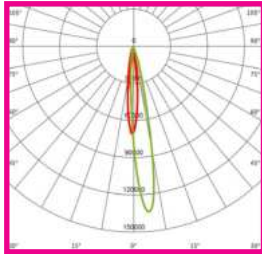

Non-dimmable

CCT

Warranty

IP Rating

Lifespan

PURE SPORTS COURT RANGE

Outdoor LED Sports Light Optics and Accessories

OPTIC OPTIONS