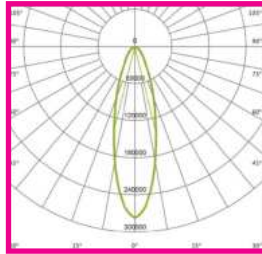

PLSF2
LED3737 130lm/W