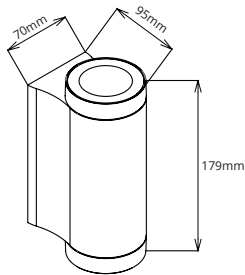

Beam Angle
60° x 115° x 40°

PURE WALL LIGHT RANGE

Outdoor Tricolour Round LED Wall Lights

15W Round Wall Light
Black
PLWLUDB15

15W Round Wall Light
White
PLWLUDW15

PRODUCT FEATURES

- Direct / indirect wall light
- Aluminium body with PC diffuser
- CCT selectable 3000K, 4000K, 5700K
- 240V - hardwire