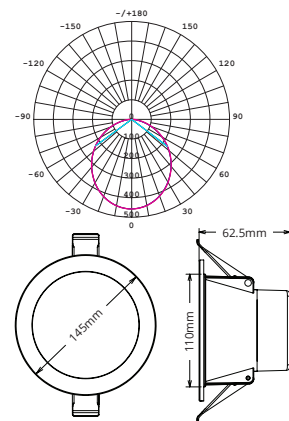

13W ECO Downlight
PLE13WD