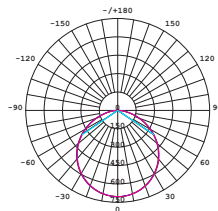

25W Ceiling Light Ø350mm
PLCL25W