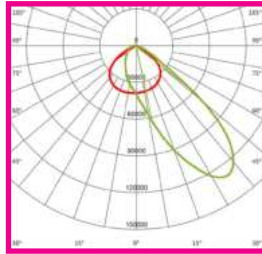

PLES2
LED5050 160lm/W