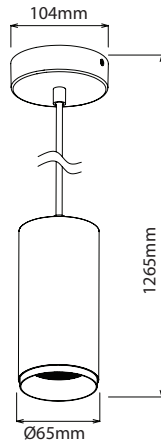

10W Pendant Light
Black
PLPLB10