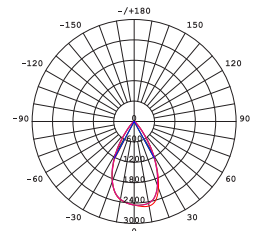

24° Lens
PLTLL24

36° Lens
PLTLL36

60° Lens
Standard

TECHNICAL SPECIFICATIONS

PRODUCT	15W Track		25W Track		IK RATING	IK06
ORDERING CODE	PLTLB15	PLTLW15	PLTLB25	PLTLW25	BEAM ANGLE	60°
POWER	15W	15W	25W	25W	DIMMING	Triac Dimming
FITTING COLOUR	Black	White	Black	White	VOLTAGE	AC220-240V
CCT	CCT Switch 3000K, 4000K, 5000K				POWER FACTOR	0.9
LUMEN OUTPUT	1200-1500lm		1950-2450lm		LED TYPE	COB
DIMENSIONS	Ø84 X 178 X 269mm				OPERATING TEMP	-20°~+40°C
CRI	Ra>90				CERTIFICATIONS	
IP RATING	IP20					