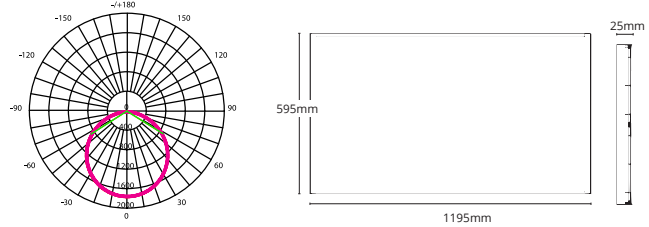

50W 600x1200 Panel Light NW-60120UGR

PRODUCT FEATURES

- UGR<19 and CRI>90 with R_g>50
- Low glare slim back-lit panel
- Standard non-dimmable, 0-1V and DALI dimmable options available
- Supplied with 0.6m flex and plug

TECHNICAL SPECIFICATIONS

See Panel Accessories Page 52

PRODUCT	600x600	600x1200	IK RATING	IK03
ORDERING CODE	NW-6060UGR	NW-60120UGR	BEAM ANGLE	90°
POWER	36W	50W	DIMMING	Non-dimmable (dimming options available)
FITTING COLOUR	White		VOLTAGE	AC220-240V
CCT	4000K		POWER FACTOR	0.9
LUMEN OUTPUT	3360lm	4700lm	LED TYPE	SMD
CUTOUT	595 X 595mm	595 X 1195mm	OPERATING TEMP	-10°~+40°C
CRI	Ra>90		CERTIFICATIONS	
IP RATING	IP40			

Class II

Non-dimmable

CCT

Warranty

IP Rating

Lifespan