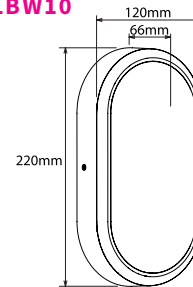

PRODUCT FEATURES

- PC body with frosted PC diffuser
- Corrosion resistant
- CCT selectable 3000K, 4000K, 5700K
- Wall mounted
- 240V - hardwire

TECHNICAL SPECIFICATIONS

PRODUCT	Black	White	IK RATING	IK08
ORDERING CODE	PLWLB10	PLWLBW10	BEAM ANGLE	120°
POWER	10W		DIMMING	Non-dimmable
FITTING COLOUR	Black / White		VOLTAGE	AC220-240V
CCT	CCT Switch 3000K, 4000K, 5700K		POWER FACTOR	0.9
LUMEN OUTPUT	900-1100lm		LED TYPE	SMD
DIMENSIONS	220 X 120 X 66mm		OPERATING TEMP	-20°~+45°C
CRI	Ra>80		CERTIFICATIONS	
IP RATING	IP65