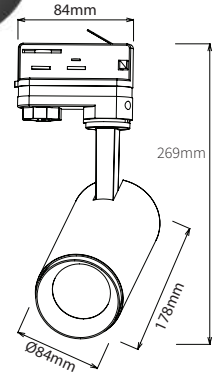

PURE TRACK LIGHT RANGE

LED Track Heads

15W Track Lights
PLTLB15 - Black
PLTLW15 - White

25W Track Lights
PLTLB25 - Black
PLTLW25 - White

PRODUCT FEATURES

- Low glare design 60° lens standard, 24° and 36° optional
- Aluminium body with PMMA diffuser
- CCT selectable 3000K, 4000K, 5000K
- CRI >90
- 3-Circuit Track Lights

24° Lens
PLTLL24

36° Lens
PLTLL36

60° Lens
Standard

TECHNICAL SPECIFICATIONS

PRODUCT	15W Track		25W Track		IK RATING	IK06
ORDERING CODE	PLTLB15	PLTLW15	PLTLB25	PLTLW25	BEAM ANGLE	60°
POWER	15W	15W	25W	25W	DIMMING	Triac Dimming
FITTING COLOUR	Black	White	Black	White	VOLTAGE	AC220-240V
CCT	CCT Switch 3000K, 4000K, 5000K				POWER FACTOR	0.9
LUMEN OUTPUT	1200-1500lm		1950-2450lm		LED TYPE	COB
DIMENSIONS	Ø84 X 178 X 269mm				OPERATING TEMP	-20°~+40°C
CRI	Ra>90				CERTIFICATIONS	
IP RATING	IP20					