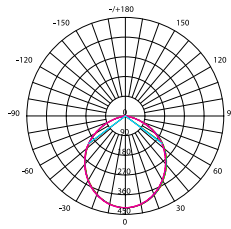

PRODUCT FEATURES

- 25° tilt
- Plastic coated aluminium housing with external driver
- IC-F/IC-4 rated covered and abutted
- CCT selectable 3000K, 4000K, 5700K
- Triac dimmable

TECHNICAL SPECIFICATIONS

PRODUCT	Pure ECO Gimbal Downlight	IK RATING	-
ORDERING CODE	PLE13WG	BEAM ANGLE	90°
POWER	13W	DIMMING	Triac Dimming
FITTING COLOUR	White	VOLTAGE	AC220-240V
CCT	CCT Switch 3000K, 4000K, 5700K	POWER FACTOR	0.9
LUMEN OUTPUT	760-900lm	LED TYPE	SMD
CUTOUT	Ø95-100mm	OPERATING TEMP	-20°~+45°C
CRI	Ra>80	CERTIFICATIONS	
IP RATING	IP20 (front) IP20 (back)