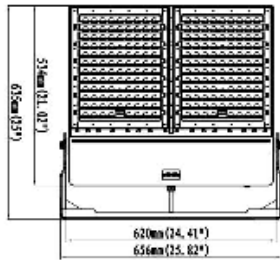

600W Sports Court Flood
PLSCF600