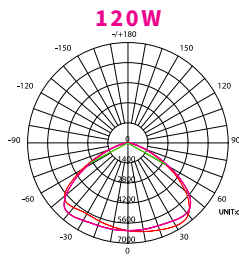

Non-dimmable

CCT

Warranty

IP Rating

Lifespan

PURE HIGH BAY RANGE

Power and CCT Switchable UFO LED High Bay Light

Switchable UFO High Bay
PL-SHB-120-200W