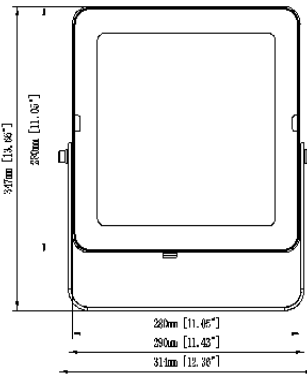

200W Eco Flood
PLEFL200W