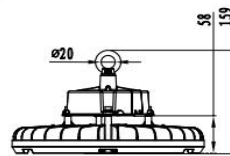

PURE ECO RANGE

UFO LED High Bay Lights

PRODUCT FEATURES

- Powder coated aluminium body with PC lens
- Loop hanging
- High lumen output

MOUNTING ACCESSORIES

PLHBS
Safety Chain

TECHNICAL SPECIFICATIONS

PRODUCT	Eco UFO High Bay	IK RATING	IK08
ORDERING CODE	PLEHB200W	BEAM ANGLE	120°
POWER	200W	DIMMING	Non-dimmable
FITTING COLOUR	Black	VOLTAGE	AC220-240V
CCT	5000K	POWER FACTOR	0.92
LUMEN OUTPUT	29000lm	LED TYPE	LED 2835
LAMP WEIGHT	1.9Kg	OPERATING TEMP	-30°~+45°C
CRI	Ra>80	CERTIFICATIONS	
IP RATING	IP65		

Non-dimmable

CCT

Warranty

IP Rating

Lifespan