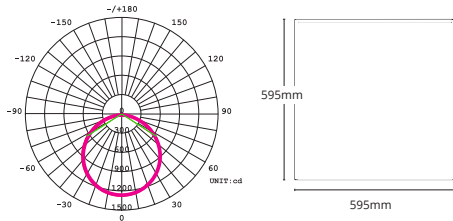

36W 600x600 Panel Light
NW-6060BL