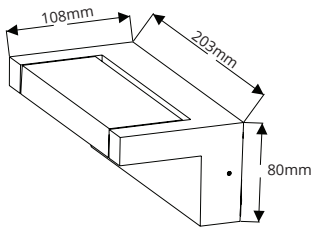

10W Adjustable Wall Light
Black
PLWLTB10