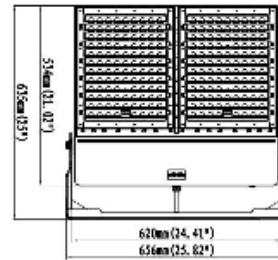

PURE SPORTS COURT RANGE

Outdoor LED Sports Lights

450W Sports Court Flood
PLSCF450

600W Sports Court Flood
PLSCF600

PRODUCT FEATURES

- Powder coated aluminium alloy with PC optical lenses
- Multiple optic options to minimise spill and control glare
- Adjustable U-bracket for easy installation
- High lumen output