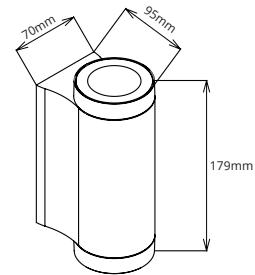

Beam Angle
60° x 115° x 40°

PURE WALL LIGHT RANGE

Outdoor Tricolour Round LED Wall Lights

15W Round Wall Light
Black
PLWLUDB15

15W Round Wall Light
White
PLWLUDW15

PRODUCT FEATURES

- Direct / indirect wall light
- Aluminium body with PC diffuser
- CCT selectable 3000K, 4000K, 5700K
- 240V - hardwire