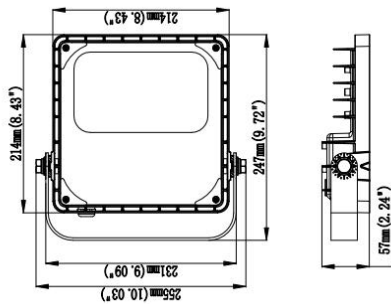

100W Slimline Flood
PLFL100W