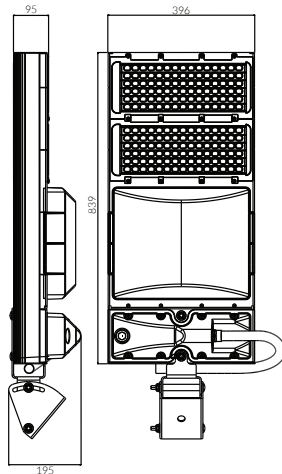

500W Invictus II
INVICTUS500
Internal Driver