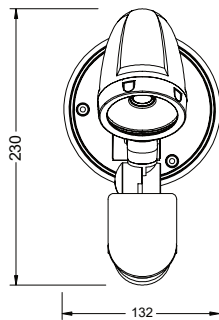

13W Single Spotlight with Sensor - White
PLS13WSW