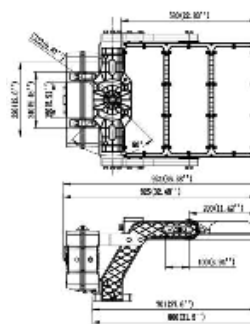

1800W Sports Flood
PLSFL1800