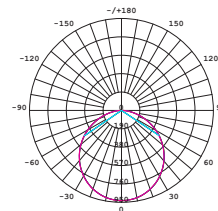

PRODUCT FEATURES

- PC body with PC opal diffuser and internal driver
- Surface mounted
- CCT selectable 3000K, 4000K, 5700K
- Triac dimmable

TECHNICAL SPECIFICATIONS

PRODUCT	PURE Ceiling Lights			IK RATING	IK10
ORDERING CODE	PLCL12W	PLCL18W	PLCL25W	BEAM ANGLE	120°
POWER	12W	18W	25W	DIMMING	Triac Dimming
FITTING COLOUR	White			VOLTAGE	AC220-240V
CCT	CCT Switch 3000K, 4000K, 5700K			POWER FACTOR	0.9
LUMEN OUTPUT	1100-1300lm	1800-2100lm	2480-2900lm	LED TYPE	SMD
DIAMETER	Ø250mm	Ø300mm	Ø350mm	OPERATING TEMP	-20°~+45°C
CRI	Ra>80			CERTIFICATIONS	
IP RATING	IP54				

Class II

Dimmable

Tricolour

Warranty

IP Rating

Lifespan