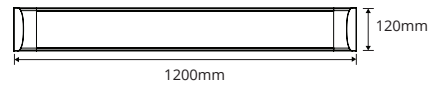

6000K Slimline Batten
CW-LED220-YPC