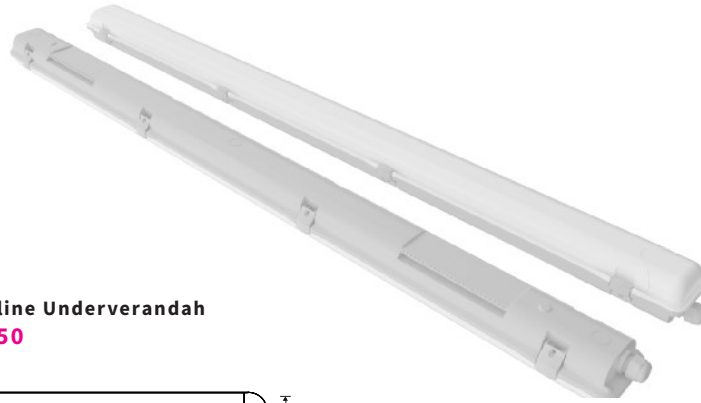

50W Slimline Underverandah
PLUV1550

PRODUCT FEATURES

- PC housing with PC diffuser
- Middle and side cable entry
- CCT selectable 4000K, 5000K, 6500K

TECHNICAL SPECIFICATIONS

PRODUCT	Slimline Underverandah	IK RATING	IK08
ORDERING CODE	PLUV1550	BEAM ANGLE	120°
POWER	60W	DIMMING	Non-dimmable
FITTING COLOUR	White and Grey	VOLTAGE	AC220-240V
CCT	CCT Switch 4000K, 5000K, 6500K	POWER FACTOR	0.9
LUMEN OUTPUT	7200lm-7700lm	LED TYPE	SMD
DIMENSIONS	1500 X 90 X 75mm	OPERATING TEMP	-20°~+40°C
CRI	Ra>80	CERTIFICATIONS	
IP RATING	IP65		