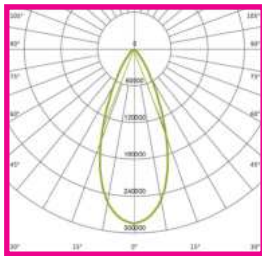

PURE SPORTS COURT RANGE

Outdoor LED Sports Light Optics and Accessories

OPTIC OPTIONS

PLSC4

GLARE / SPILL CONTROL & ACCESSORIES