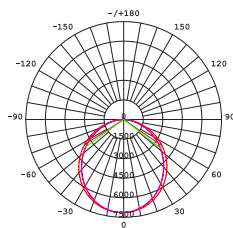

PRODUCT FEATURES

- Aluminium body with PC lens
- Loop hanging
- High lumen output

MOUNTING ACCESSORIES

PLHBSC
Safety Chain

TECHNICAL SPECIFICATIONS

PRODUCT	Linear High Bay	IK RATING	IK08
ORDERING CODE	CW-HBZ-200W	BEAM ANGLE	120°
POWER	200W	DIMMING	Non-dimmable
FITTING COLOUR	White	VOLTAGE	AC220-240V
CCT	6000K	POWER FACTOR	0.95
LUMEN OUTPUT	21000lm	LED TYPE	LED 2835
LAMP WEIGHT	7Kg	OPERATING TEMP	-20°~+40°C
CRI	Ra>80	CERTIFICATIONS	
IP RATING	IP40