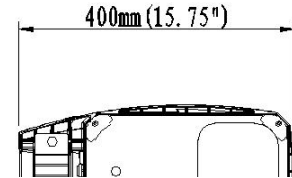

40W Street Light
PL40WSFL