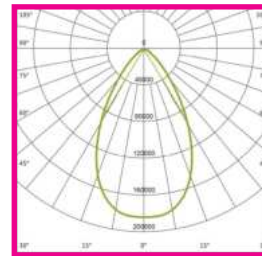

PURE ECO RANGE

Outdoor LED Sports Light Optics and Accessories

OPTIC OPTIONS

PLES1
LED3737 140lm/W

PLES2
LED5050 160lm/W

PLES3
LED3737 140lm/W

PLES4
LED5050 160lm/W

PLES5
LED5050 160lm/W