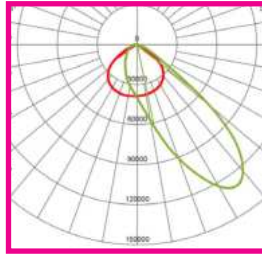

PURE ECO RANGE

LED Street Light Optics

OPTIC OPTIONS

PLST1

PLST2

PLST3

PLST4

PLST5