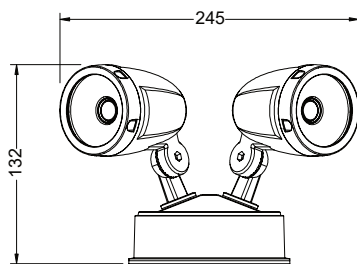

PURE SPOTLIGHT RANGE

Outdoor LED Twin Spotlight

26W Twin Spotlight

Black

PLS26WB

26W Twin Spotlight

White

PLS26WW