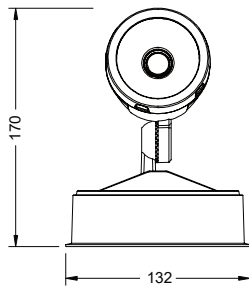

13W Single Spotlight
White
PLS13WW