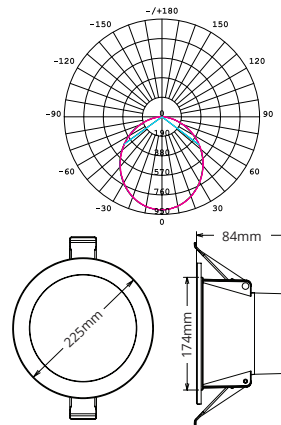

20W ECO Downlight
PLE20WD