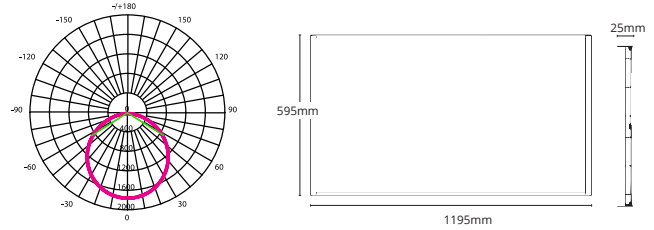

50W 600x1200 Panel Light
NW-60120BL