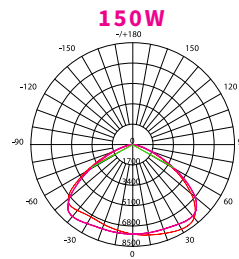

Non-dimmable

CCT

Warranty

IP Rating

Lifespan

PURE HIGH BAY RANGE

Power and CCT Switchable UFO LED High Bay Light

Switchable UFO High Bay
PL-SHB-120-200W