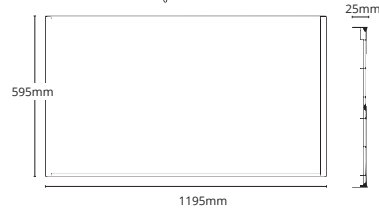

PURE PANEL RANGE

Tricolour CCT LED Panel Light

50W 600x1200 Panel Light
PL-CCT60120

PRODUCT FEATURES

- Low glare slim back-lit panel
- Standard non-dimmable, 0-10V and DALI dimmable options available
- CCT Selectable 4000K, 5000K, 6000K
- Supplied with 0.6m flex and plug

TECHNICAL SPECIFICATIONS

See Panel Accessories Page 52

PRODUCT	600x600	300x1200	600x1200	IK RATING	IK03
ORDERING CODE	PL-CCT6060	PL-CCT30120	PL-CCT60120	BEAM ANGLE	120°
POWER	36W	36W	50W	DIMMING	Non-dimmable (dimming options available)
FITTING COLOUR	White			VOLTAGE	AC220-240V
CCT	CCT Switch 4000K, 5000K, 6000K			POWER FACTOR	0.9
LUMEN OUTPUT	3200-3600lm	3200-3600lm	5100-5400lm	LED TYPE	SMD
DIMENSIONS	595 X 595mm	295 X 1195mm	595 X 1195mm	OPERATING TEMP	-20°~+40°C
CRI	Ra>80			CERTIFICATIONS	
IP RATING	IP40