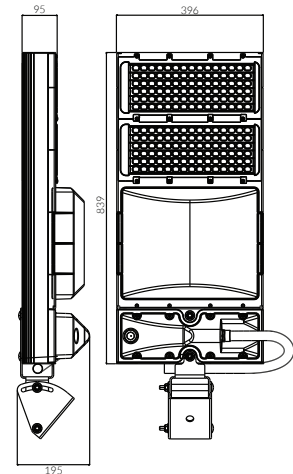

PRODUCT FEATURES

- Australian made
- 10 Year warranty
- Lightweight & flat-mount with Aluminium body
- Colour temperature, beam angle and dimming options
- Glare control shields available

TECHNICAL SPECIFICATIONS

PRODUCT	Invictus II		IK RATING	IK08
ORDERING CODE	INVICTUS250	INVICTUS500	BEAM ANGLE	Optional Optics
POWER	250W	500W	DIMMING	1-10V, DMX and DALI options
FITTING COLOUR	Black		VOLTAGE	AC220-240V
CCT	5000K (4000K optional)		POWER FACTOR	0.9
LUMEN OUTPUT	35000lm	70000lm	LED TYPE	LED 3030
WEIGHT	15Kg	15Kg	OPERATING TEMP	-40°~+50°C
CRI	Ra>70 (Ra>80 and Ra>90 optional)		CERTIFICATIONS	CE SAA
IP RATING	IP66