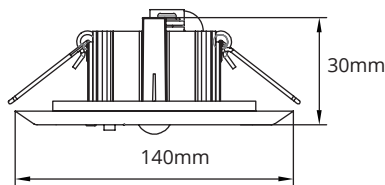

PURE EMERGENCY RANGE

LED Emergency Lights

PRODUCT FEATURES

- AS/NZS compliant
- Long-life LiFePO4 battery
- D63 classification
- Non-maintained

TECHNICAL SPECIFICATIONS

PRODUCT	Recessed Mount	Surface Mount	FITTING COLOUR	White
ORDERING CODE	PLEM3W	PLEM2W	TEST MODE	Manual test
POWER	3W		DIMMING	Non-dimmable
LUMEN OUTPUT	280lm		VOLTAGE	AC220-240V
CHARGE	16 Hours		POWER FACTOR	0.3
DISCHARGE	>2 Hours		LED TYPE	SMD2835
CLASSIFICATION	D63		OPERATING TEMP	-0°~+45°C
BATTERY	LiFePO4 6.4V1500mAh		CERTIFICATIONS	
IP RATING	IP20			

Class II

Non-dimmable

Distance

Warranty

IP Rating

Discharge