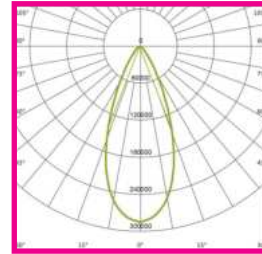

PURE PLATINUM RANGE

Outdoor LED Sports Light Optics and Accessories

OPTIC OPTIONS

PLSF1
LED3737 130lm/W

PLSF2
LED3737 130lm/W

PLSF3
LED3737 130lm/W

PLSF4
LED5050 150lm/W

PLSF5
LED5050 150lm/W