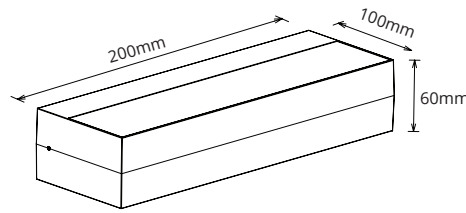

10W Rectangle Wall Light
White
PLWLDW10