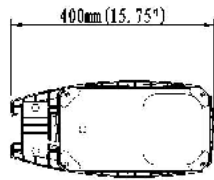

PLSC9

GLARE / SPILL CONTROL & ACCESSORIES

PLSCS
Spill Control Shield

PLESCC
Safety Rope

PURE ECO RANGE

LED Street Lights

15W Eco Street Light
PLESL15

20W Eco Street Light
PLESL20