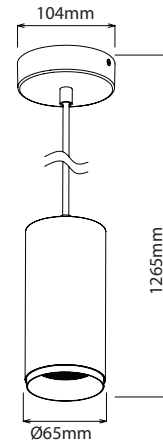

24° Lens
PLTLL24

36° Lens
PLTLL36

60° Lens
Standard

TECHNICAL SPECIFICATIONS

PRODUCT	15W Track		25W Track		IK RATING	IK06
ORDERING CODE	PLTLB15	PLTLW15	PLTLB25	PLTLW25	BEAM ANGLE	60°
POWER	15W	15W	25W	25W	DIMMING	Triac Dimming
FITTING COLOUR	Black	White	Black	White	VOLTAGE	AC220-240V
CCT	CCT Switch 3000K, 4000K, 5000K				POWER FACTOR	0.9
LUMEN OUTPUT	1200-1500lm		1950-2450lm		LED TYPE	COB
DIMENSIONS	Ø84 X 178 X 269mm				OPERATING TEMP	-20°~+40°C
CRI	Ra>90				CERTIFICATIONS	
IP RATING	IP20					

PURE PENDANT LIGHT

Hanging LED Pendant Light

10W Pendant Light
Black
PLPLB10

10W Pendant Light
White
PLPLW10

PRODUCT FEATURES

- Low glare design 60° lens standard, 24° and 36° optional
- Suspended pendant light
- Aluminium body with PMMA diffuser
- CCT selectable 3000K, 4000K, 5000K
- CRI>90
- 240V - hardwire

24° Lens
PLTLL24

36° Lens
PLTLL36

60° Lens
Standard

TECHNICAL SPECIFICATIONS

PRODUCT	Black	White	IK RATING	IK06
ORDERING CODE	PLPLB10	PLPLW10	BEAM ANGLE	60°
POWER	10W		DIMMING	Triac Dimming
FITTING COLOUR	Black / White		VOLTAGE	AC220-240V
CCT	CCT Switch 3000K, 4000K, 5000K		POWER FACTOR	0.9
LUMEN OUTPUT	750-950lm		LED TYPE	COB
DIMENSIONS	Ø65mm x 1265mm		OPERATING TEMP	-20°~+40°C
CRI	Ra>90		CERTIFICATIONS	
IP RATING	IP20			