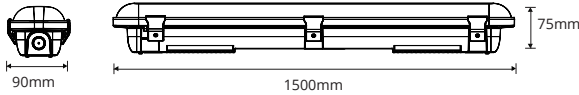

50W Slimline Underverandah
PLUV1550

PRODUCT FEATURES

- PC housing with PC diffuser
- Middle and side cable entry
- CCT selectable 4000K, 5000K, 6500K

TECHNICAL SPECIFICATIONS

PRODUCT	Slimline Underverandah	IK RATING	IK08
ORDERING CODE	PLUV1550	BEAM ANGLE	120°
POWER	60W	DIMMING	Non-dimmable
FITTING COLOUR	White and Grey	VOLTAGE	AC220-240V
CCT	CCT Switch 4000K, 5000K, 6500K	POWER FACTOR	0.9
LUMEN OUTPUT	7200lm-7700lm	LED TYPE	SMD
DIMENSIONS	1500 X 90 X 75mm	OPERATING TEMP	-20°~+40°C
CRI	Ra>80	CERTIFICATIONS	
IP RATING	IP65		