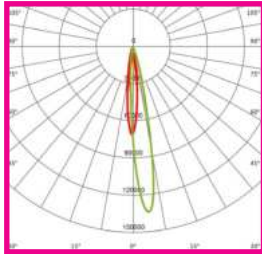

PURE PLATINUM RANGE

Outdoor LED Sports Light Optics and Accessories

OPTIC OPTIONS

PLSF1
LED3737 130lm/W