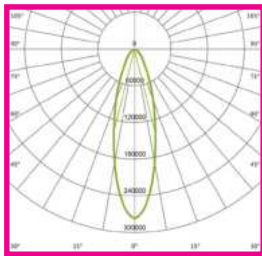

PURE ECO RANGE

Outdoor LED Sports Light Optics and Accessories

OPTIC OPTIONS

PLES1
LED3737 140lm/W

PLES2
LED5050 160lm/W

PLES3
LED3737 140lm/W

PLES4
LED5050 160lm/W

PLES5
LED5050 160lm/W