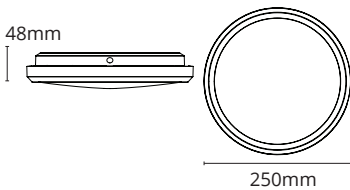

PURE CEILING LIGHT RANGE

Tricolour CCT LED Oyster Lights

12W Ceiling Light Ø250mm
PLCL12W

18W Ceiling Light Ø300mm
PLCL18W

25W Ceiling Light Ø350mm
PLCL25W

PRODUCT FEATURES

- PC body with PC opal diffuser and internal driver
- Surface mounted
- CCT selectable 3000K, 4000K, 5700K
- Triac dimmable