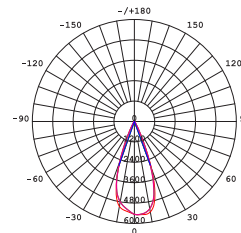

24° Lens
PLTLL24

36° Lens
PLTLL36

60° Lens
Standard

TECHNICAL SPECIFICATIONS

PRODUCT	Black	White	IK RATING	IK06
ORDERING CODE	PLPLB10	PLPLW10	BEAM ANGLE	60°
POWER	10W		DIMMING	Triac Dimming
FITTING COLOUR	Black / White		VOLTAGE	AC220-240V
CCT	CCT Switch 3000K, 4000K, 5000K		POWER FACTOR	0.9
LUMEN OUTPUT	750-950lm		LED TYPE	COB
DIMENSIONS	Ø65mm x 1265mm		OPERATING TEMP	-20°~+40°C
CRI	Ra>90		CERTIFICATIONS	
IP RATING	IP20			