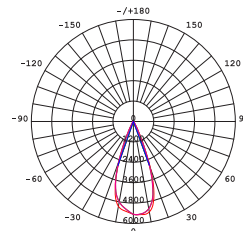

24° Lens
PLTLL24

36° Lens
PLTLL36

60° Lens
Standard

TECHNICAL SPECIFICATIONS

PRODUCT	15W Track		25W Track		IK RATING	IK06
ORDERING CODE	PLTLB15	PLTLW15	PLTLB25	PLTLW25	BEAM ANGLE	60°
POWER	15W	15W	25W	25W	DIMMING	Triac Dimming
FITTING COLOUR	Black	White	Black	White	VOLTAGE	AC220-240V
CCT	CCT Switch 3000K, 4000K, 5000K				POWER FACTOR	0.9
LUMEN OUTPUT	1200-1500lm		1950-2450lm		LED TYPE	COB
DIMENSIONS	Ø84 X 178 X 269mm				OPERATING TEMP	-20°~+40°C
CRI	Ra>90				CERTIFICATIONS	
IP RATING	IP20					