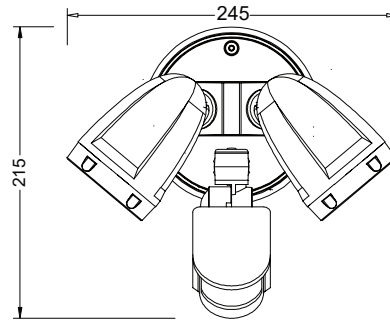

PURE SPOTLIGHT RANGE

Outdoor LED Twin Spotlight with Sensor

26W Twin Spotlight with Sensor - Black
PLS26WSB

26W Twin Spotlight with Sensor - White
PLS26WSW

PRODUCT FEATURES

- PC body with PC diffuser
- Detection range 180°/12m
- Lux level and time duration adjustable
- CCT selectable 3000K, 4000K, 5700K
- Quick fit mounting
- 240V - hardwire