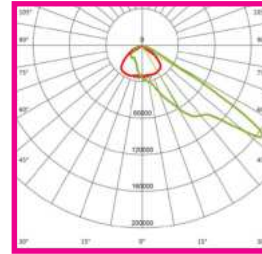

PURE ECO RANGE

Outdoor LED Sports Light Optics and Accessories

OPTIC OPTIONS

PLES1
LED3737 140lm/W

PLES2
LED5050 160lm/W

PLES3
LED3737 140lm/W

PLES4
LED5050 160lm/W

PLES5
LED5050 160lm/W