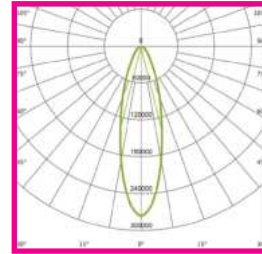

PURE SPORTS COURT RANGE

Outdoor LED Sports Light Optics and Accessories

OPTIC OPTIONS

PLSC3

GLARE / SPILL CONTROL & ACCESSORIES