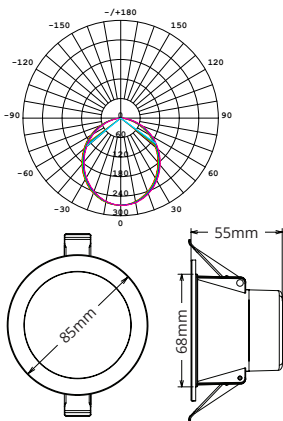

7W ECO Downlight
PLE7WD