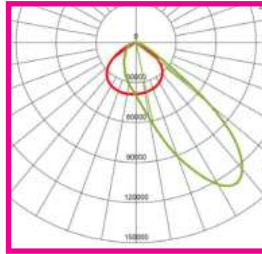

PURE PLATINUM RANGE

LED Street Light Optics

OPTIC OPTIONS

PLST2

MOUNTING ACCESSORIES