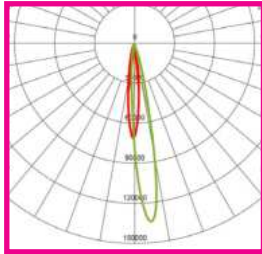

PURE ECO RANGE

LED Street Light Optics

OPTIC OPTIONS

PLST1