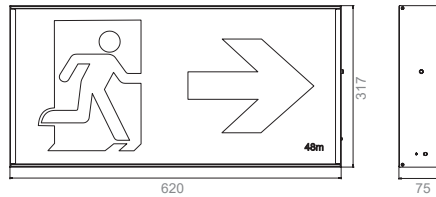

PURE EMERGENCY RANGE

Jumbo LED Exit Lights

Jumbo Exit Light
PLEX4JW

PRODUCT FEATURES

- AS/NZS compliant
- Long-life LiFePO4 battery
- 48M Classification
- Single Sided
- Maintained

DIRECTIONAL SIGNS INCLUDED