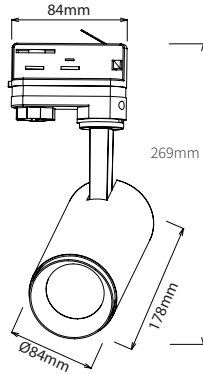

25W Track Lights
PLTLB25 - Black
PLTLW25 - White