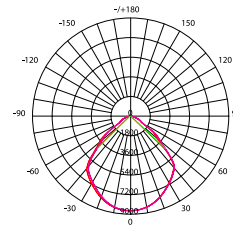

PRODUCT FEATURES

- Powder coated aluminium body with tempered glass lens
- Surface mount
- High lumen output
- Ideal for petrol stations

TECHNICAL SPECIFICATIONS

PRODUCT	Canopy Light	IK RATING	IK08
ORDERING CODE	PLCL120W	BEAM ANGLE	90°
POWER	120W	DIMMING	Non-dimmable
FITTING COLOUR	White	VOLTAGE	AC220-240V
CCT	4000K	POWER FACTOR	0.9
LUMEN OUTPUT	18000lm	LED TYPE	LED2835
LAMP WEIGHT	4Kg	OPERATING TEMP	-30°~+50°C
CRI	Ra>70	CERTIFICATIONS	
IP RATING	IP65