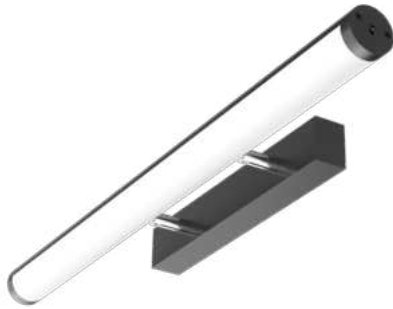

PURE MIRROR LIGHT

LED Mirror Light