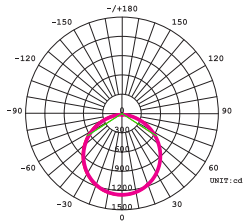

36W 600x600 Panel Light
PL-CCT6060