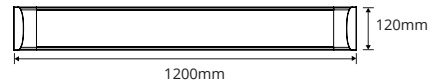

4000K Slimline Batten
NW-LED220-YPC