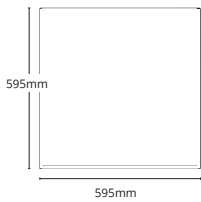

PURE PANEL RANGE

Tricolour CCT LED Panel Light

36W 600x600 Panel Light
PL-CCT6060

PRODUCT FEATURES

- Low glare slim back-lit panel
- Standard non-dimmable, 0-10V and DALI dimmable options available
- CCT Selectable 4000K, 5000K, 6000K
- Supplied with 0.6m flex and plug

TECHNICAL SPECIFICATIONS

See Panel Accessories Page 52

PRODUCT	600x600	300x1200	600x1200	IK RATING	IK03
ORDERING CODE	PL-CCT6060	PL-CCT30120	PL-CCT60120	BEAM ANGLE	120°
POWER	36W	36W	50W	DIMMING	Non-dimmable (dimming options available)
FITTING COLOUR	White			VOLTAGE	AC220-240V
CCT	CCT Switch 4000K, 5000K, 6000K			POWER FACTOR	0.9
LUMEN OUTPUT	3200-3600lm	3200-3600lm	5100-5400lm	LED TYPE	SMD
DIMENSIONS	595 X 595mm	295 X 1195mm	595 X 1195mm	OPERATING TEMP	-20°~+40°C
CRI	Ra>80			CERTIFICATIONS	
IP RATING	IP40