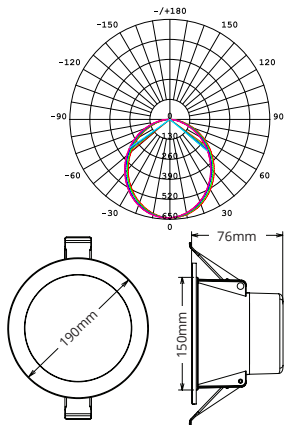

16W ECO Downlight
PLE16WD