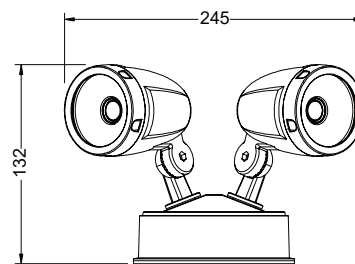

PURE SPOTLIGHT RANGE

Outdoor LED Twin Spotlight

26W Twin Spotlight

Black

PLS26WB

26W Twin Spotlight

White

PLS26WW