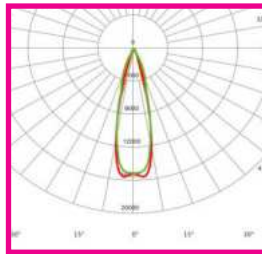

PURE ECO RANGE

LED Street Light Optics

OPTIC OPTIONS

PLST8