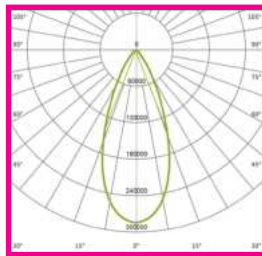

PURE ECO RANGE

Outdoor LED Sports Light Optics and Accessories

OPTIC OPTIONS

PLES1
LED3737 140lm/W

PLES2
LED5050 160lm/W

PLES3
LED3737 140lm/W

PLES4
LED5050 160lm/W

PLES5
LED5050 160lm/W