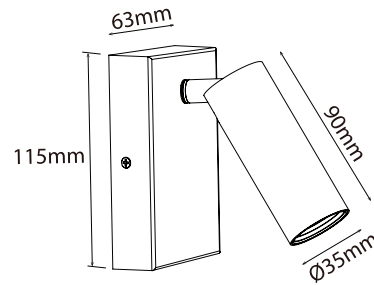

PRODUCT FEATURES

- Compact artistic design
- Aluminium body with PMMA diffuser
- Adjustable for comfortable reading
- 240V - hardwire

TECHNICAL SPECIFICATIONS

PRODUCT	Black	White	IK RATING	IK06
ORDERING CODE	PLRLB3	PLRLW3	BEAM ANGLE	50°
POWER	3W		DIMMING	Non-dimmable
FITTING COLOUR	Black / White		VOLTAGE	AC220-240V
CCT	3000K		POWER FACTOR	0.9
LUMEN OUTPUT	200lm		LED TYPE	SMD
DIMENSIONS	115 X 63 X 71mm		OPERATING TEMP	-20°~+45°C
CRI	Ra>80		CERTIFICATIONS	
IP RATING	IP20