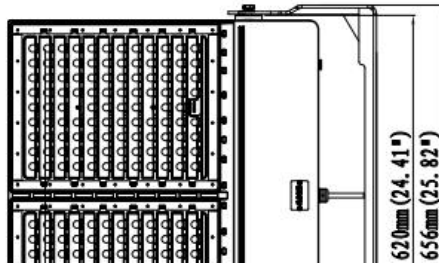

PURE CANOPY LIGHT

LED Canopy Light

120W Canopy Light
PLCL120W

PRODUCT FEATURES

- Powder coated aluminium body with tempered glass lens
- Surface mount
- High lumen output
- Ideal for petrol stations

TECHNICAL SPECIFICATIONS