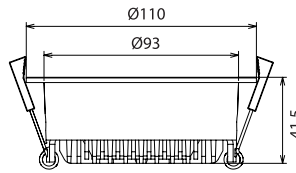

IP Rating

Lifespan

PURE PLATINUM RANGE

Tricolour CCT Gimbal LED Downlights

13W Gimbal Downlight
PLE13WG

PRODUCT FEATURES

- 25° tilt
- Plastic coated aluminium housing with external driver
- IC-F/IC-4 rated covered and abutted
- CCT selectable 3000K, 4000K, 5700K
- Triac dimmable