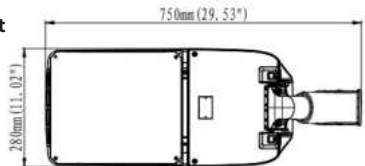

150W Street Light
PL150WSFL

PRODUCT FEATURES

- Powder coated aluminium alloy body with PC lens or glass cover
- 15° adjustable
- Beam angle options available
- Pole mount or side mount entry

TECHNICAL SPECIFICATIONS

PRODUCT	Platinum Street Light				IK RATING	IK09
ORDERING CODE	PL40WSFL	PL60WSFL	PL100WSFL	PL150WSFL	BEAM ANGLE	See optic options
POWER	40W	60W	100W	150W	DIMMING	Non-dimmable (options available)
FITTING COLOUR	Silver				VOLTAGE	AC220-240V
CCT	4000K (3000K, 5000K optional)				POWER FACTOR	0.94
LUMEN OUTPUT	6400lm	9600lm	16000lm	24000lm	LED TYPE	LED3030
SPIGOT	Ø60mm				OPERATING TEMP	-30°~+50°C
CRI	Ra>70 (Ra>80 optional)				CERTIFICATIONS	
IP RATING	IP66					

Non-dimmable

CCT

Warranty

IP Rating

Lifespan