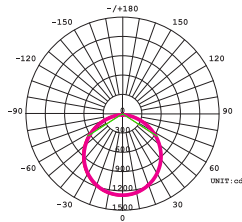

36W 300x1200 Panel Light
PL-CCT30120