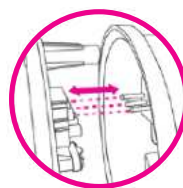

PRODUCT FEATURES

- PC body with PC diffuser
- Ceiling and wall mount
- CCT selectable 3000K, 4000K, 5700K
- Quick fit mounting
- 240V - hardwire

Quick Fit System