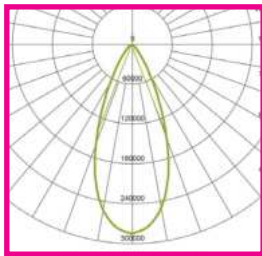

PURE ECO RANGE

LED Street Light Optics

OPTIC OPTIONS

PLST1

PLST2

PLST3

PLST4

PLST5