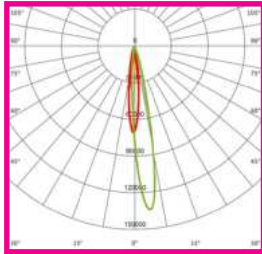

PURE ECO RANGE

Outdoor LED Sports Light Optics and Accessories

OPTIC OPTIONS

PLES1
LED3737 140lm/W