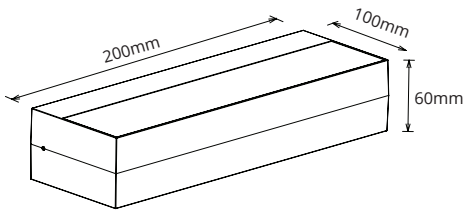

10W Rectangle Wall Light
Black
PLWLDB10