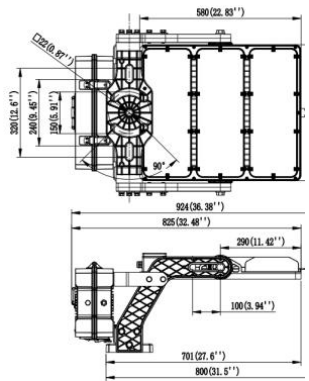

PURE ECO RANGE

Outdoor LED Sports Lights

Eco Sports Flood

PLESF600 - 600W

PLESF800 - 800W

Eco Sports Flood

PLESF1000 - 1000W

PLESF1200 - 1200W