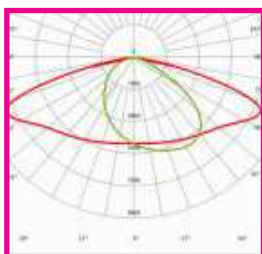

PURE ECO RANGE

LED Street Light Optics

OPTIC OPTIONS

PLST10