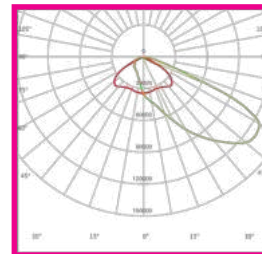

PURE PLATINUM RANGE

Outdoor LED Sports Light Optics and Accessories

OPTIC OPTIONS

PLSF1
LED3737 130lm/W

PLSF2
LED3737 130lm/W

PLSF3
LED3737 130lm/W

PLSF4
LED5050 150lm/W

PLSF5
LED5050 150lm/W