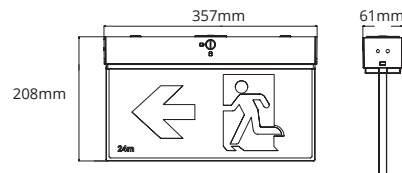

PURE EMERGENCY RANGE

LED Exit Lights

Surface Mount Exit Light
PLEX1W

Surface Mount Blade Exit Light
PLEX2W

PRODUCT FEATURES

- AS/NZS compliant
- Long-life LiFePO4 battery
- 24M Classification
- Double Sided
- Maintained