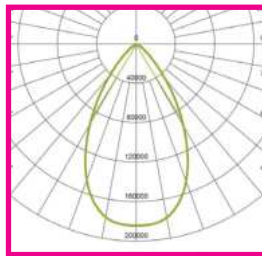

PURE ECO RANGE

LED Street Light Optics

OPTIC OPTIONS

PLST1

PLST2

PLST3

PLST4

PLST5