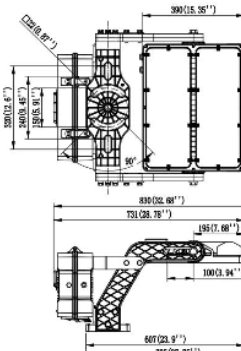

1200W Sports Flood
PLSFL1200