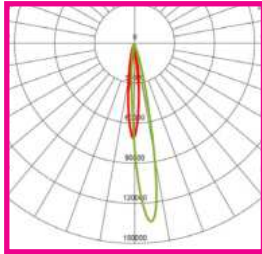

Non-dimmable

CCT

Warranty

IP Rating

Lifespan

PURE PLATINUM RANGE

LED Street Light Optics

OPTIC OPTIONS